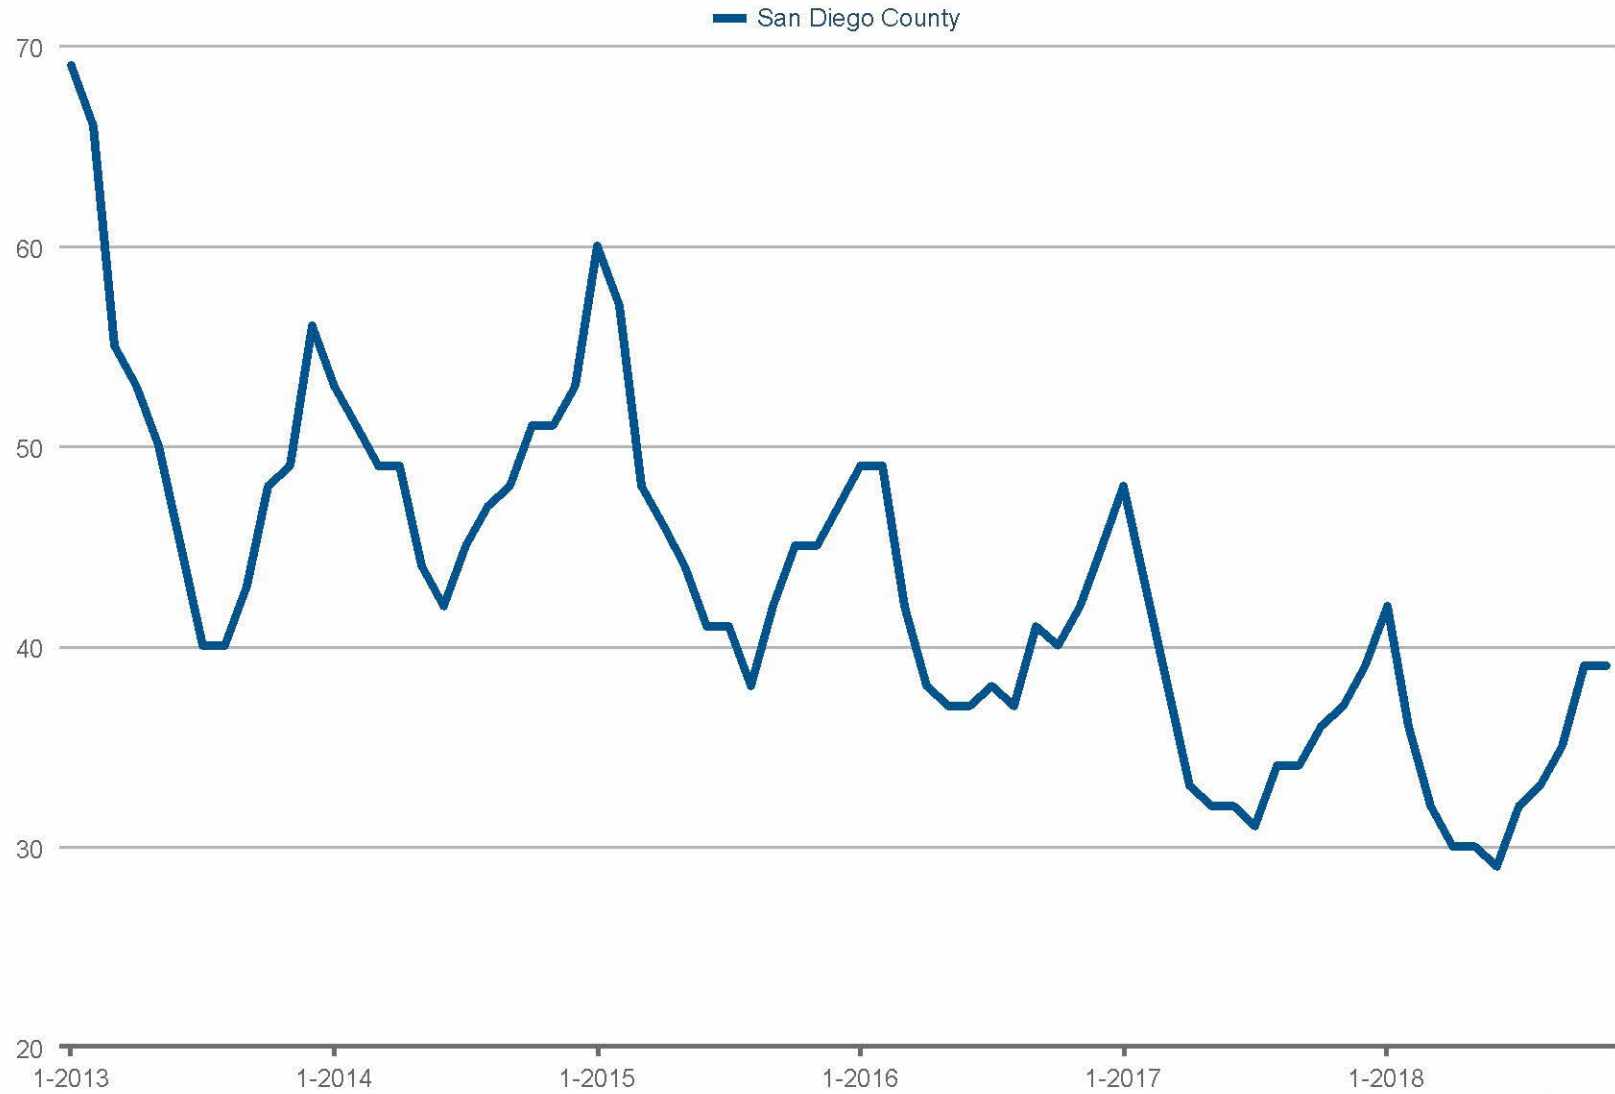

Average Market Time

San Diego County: Detached

Each data point is one month of activity. Data is from December 1, 2018.