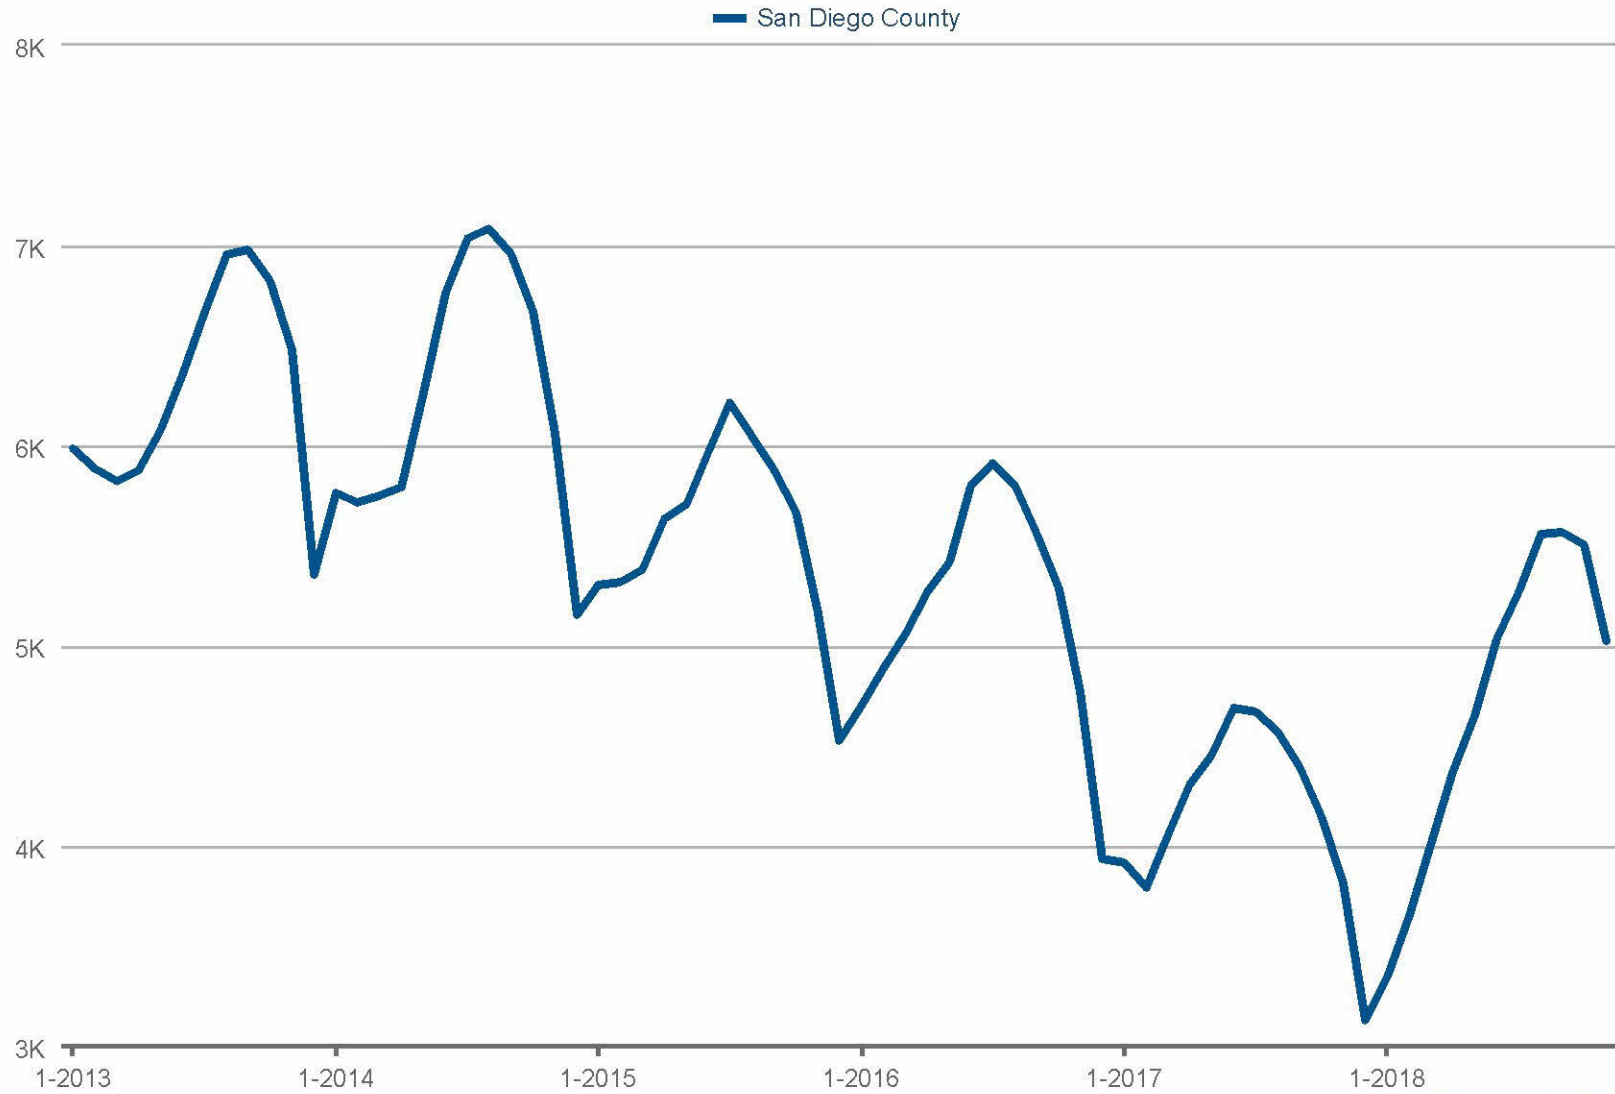

### Active Listings

San Diego County: Detached

Each data point is one month of activity. Data is from December 1, 2018.

All data from SPN®. Data deemed reliable but not guaranteed. InfoSparks © 2018 ShowingTime.