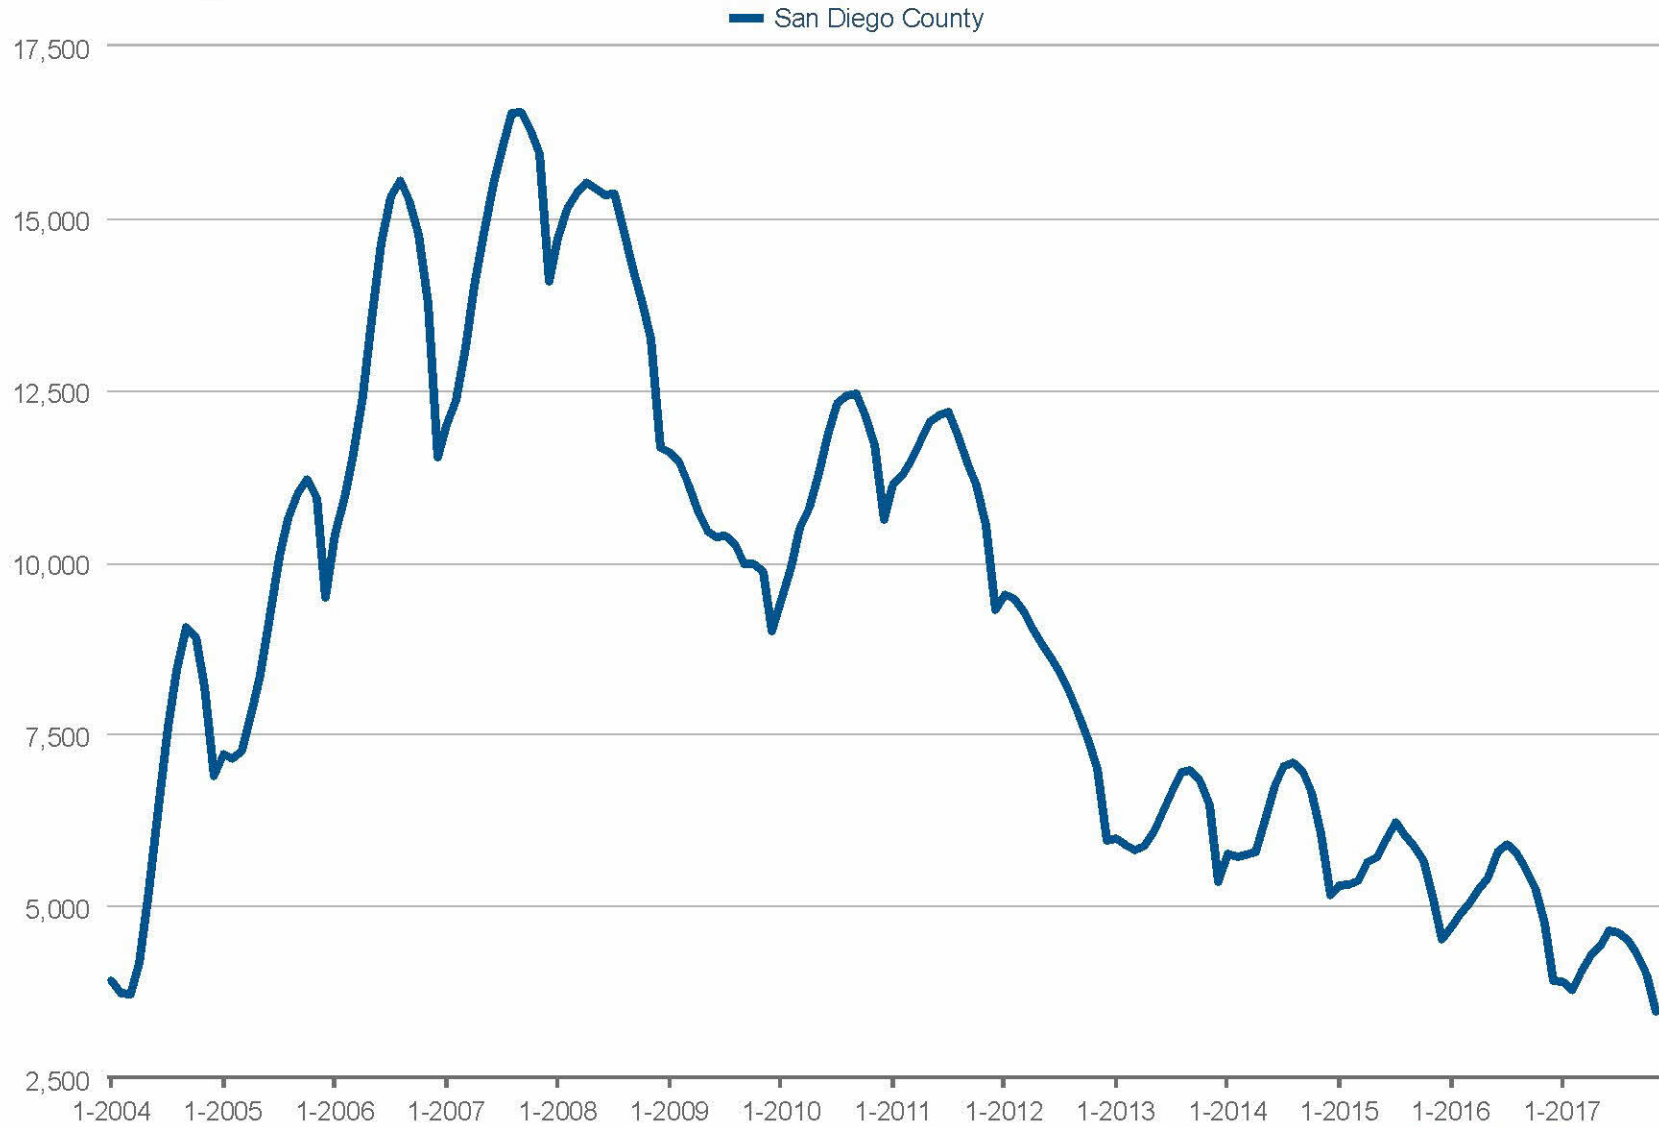

Active Listings

San Diego County: Detached

Each data point is one month of activity. Data is from December 3, 2017.

This information is deemed reliable but not guaranteed. The information and the compilation from which they are derived is protected by copyright.