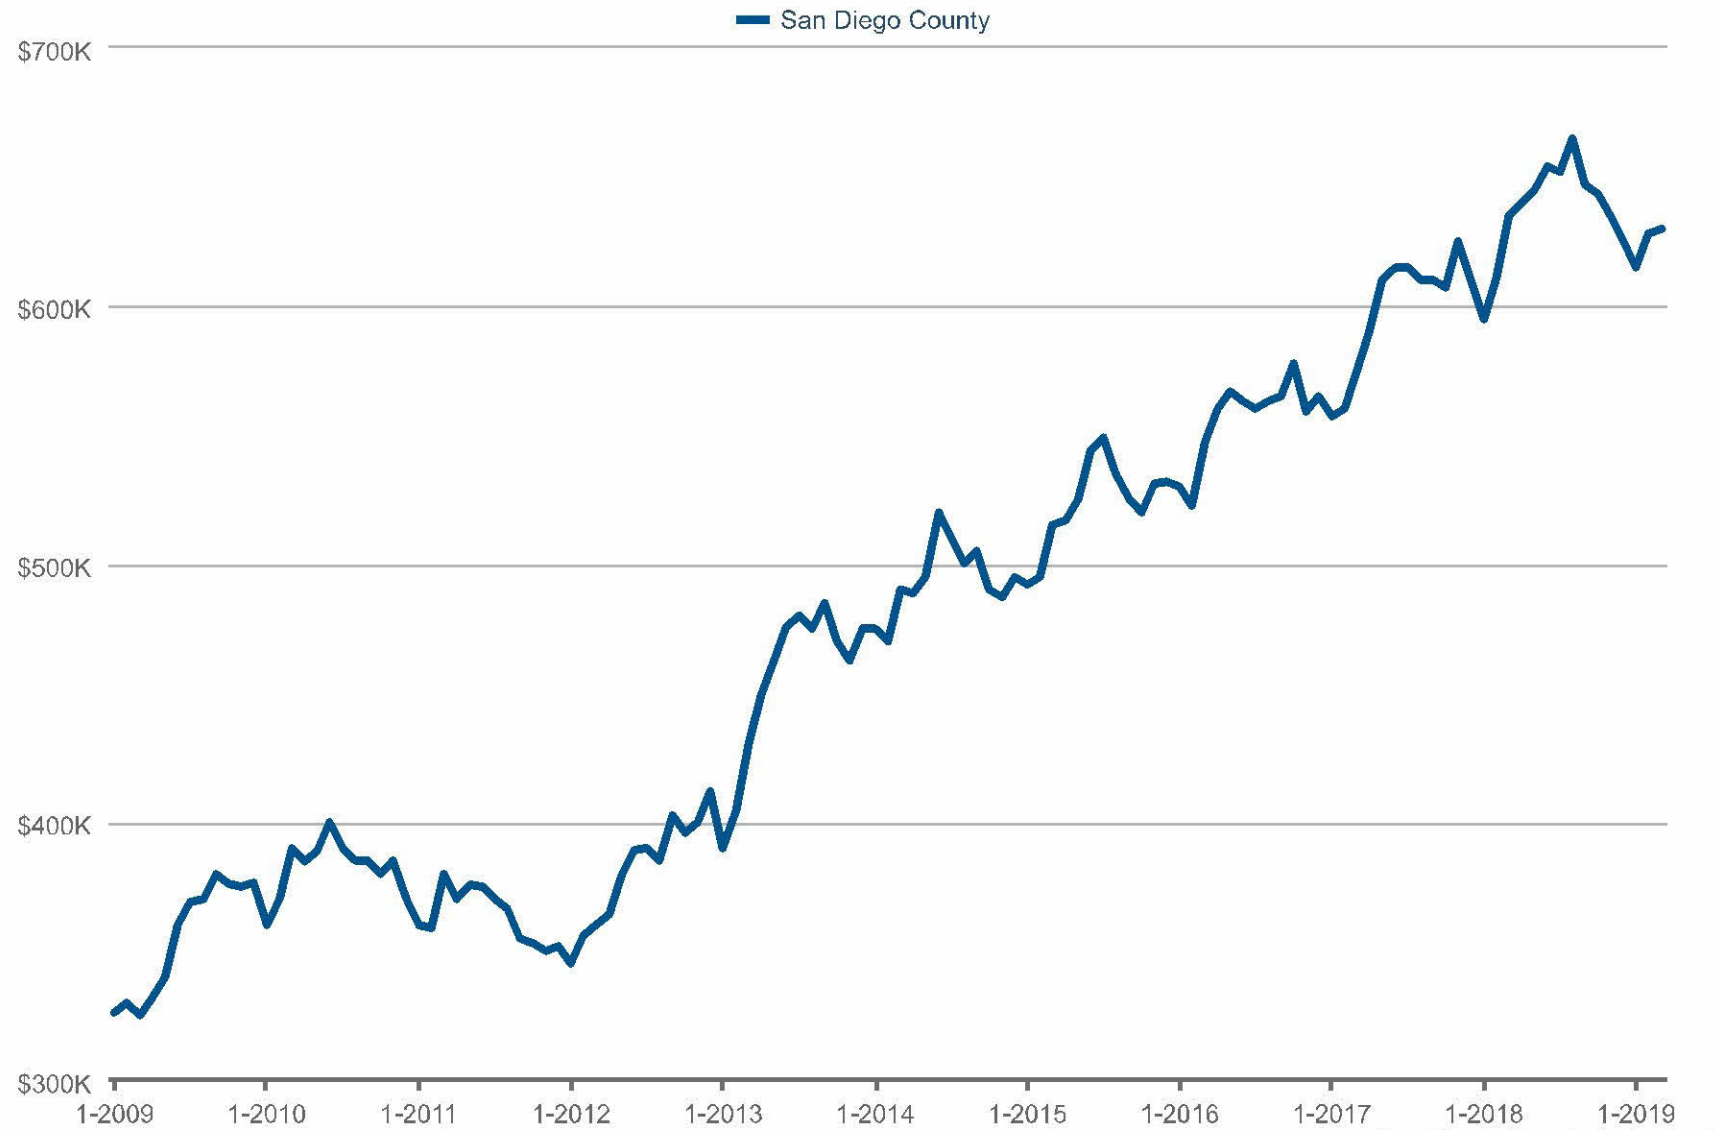

Median Sales Price

San Diego County: Detached

Each data point is one month of activity. Data is from April 5, 2019.

All data from SPN®. Data deemed reliable but not guaranteed. InfoSparks © 2019 ShowingTime.