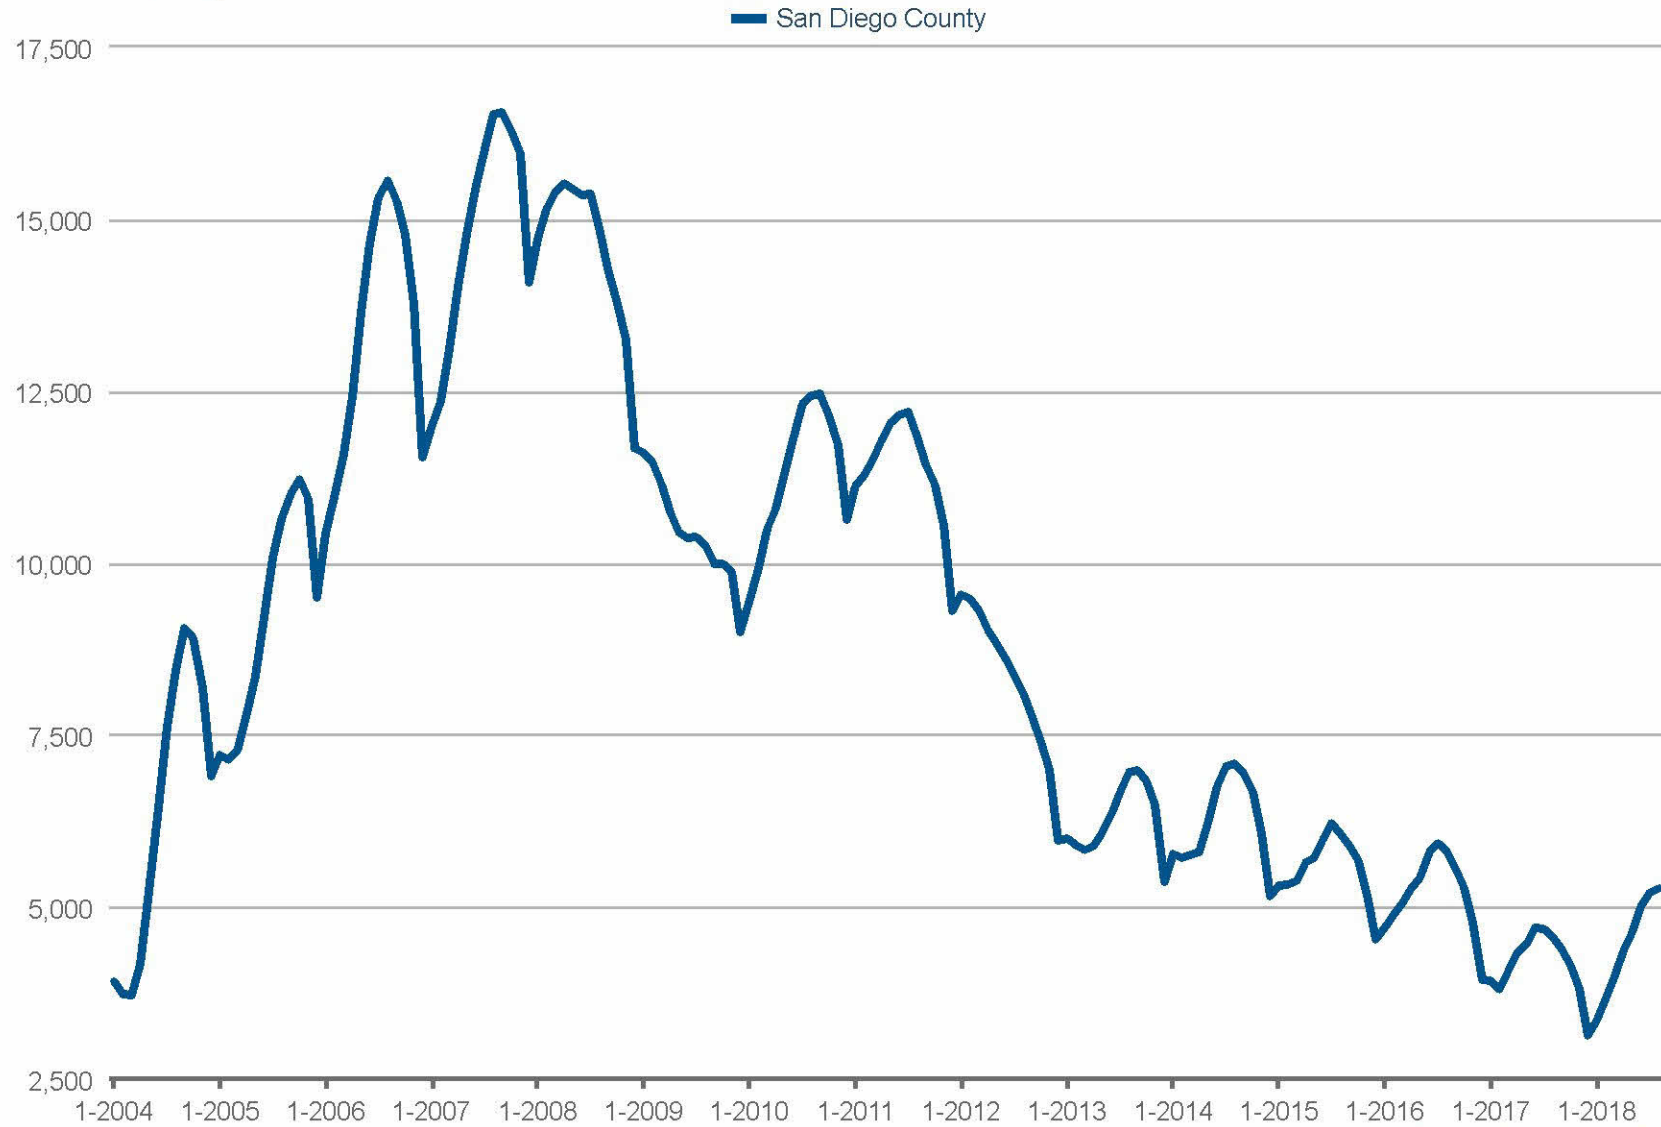

Active Listings

San Diego County: Detached

Each data point is one month of activity. Data is from September 3, 2018.

This information is deemed reliable but not guaranteed. The information and the compilation from which they are derived is protected by copyright.