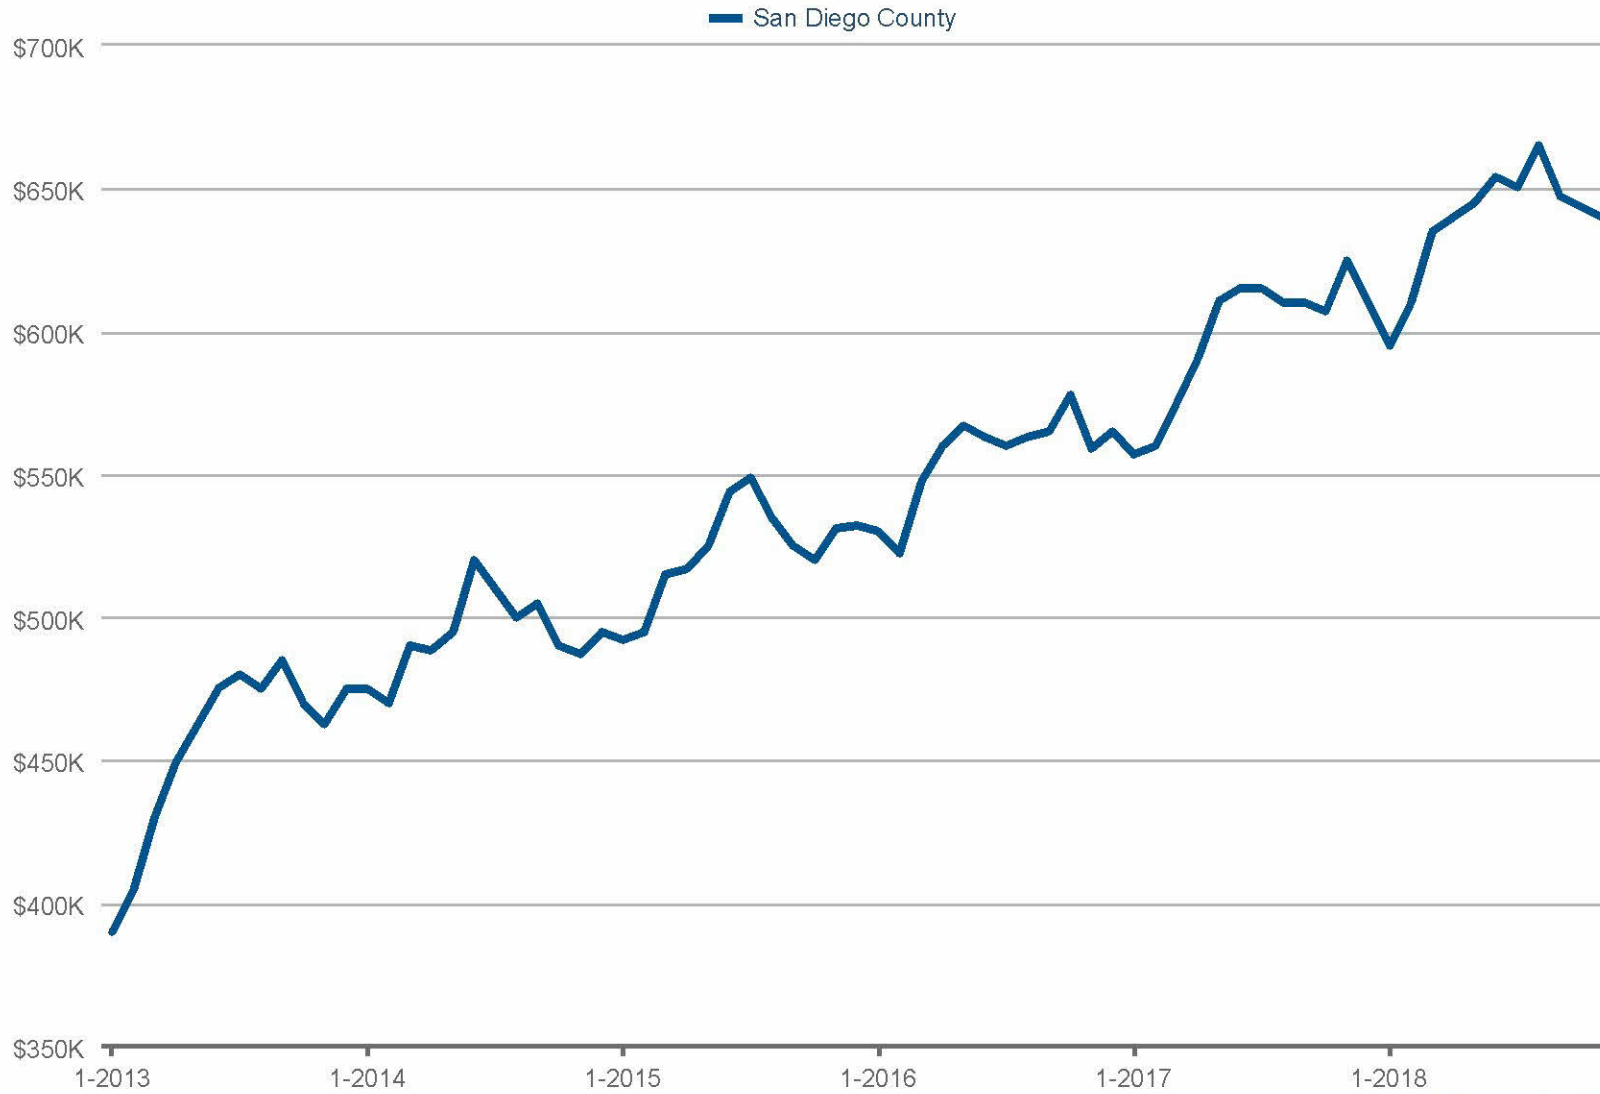

Median Sales Price

San Diego County: Detached

Each data point is one month of activity. Data is from December 1, 2018.

All data from SPN®. Data deemed reliable but not guaranteed. InfoSparks © 2018 ShowingTime.