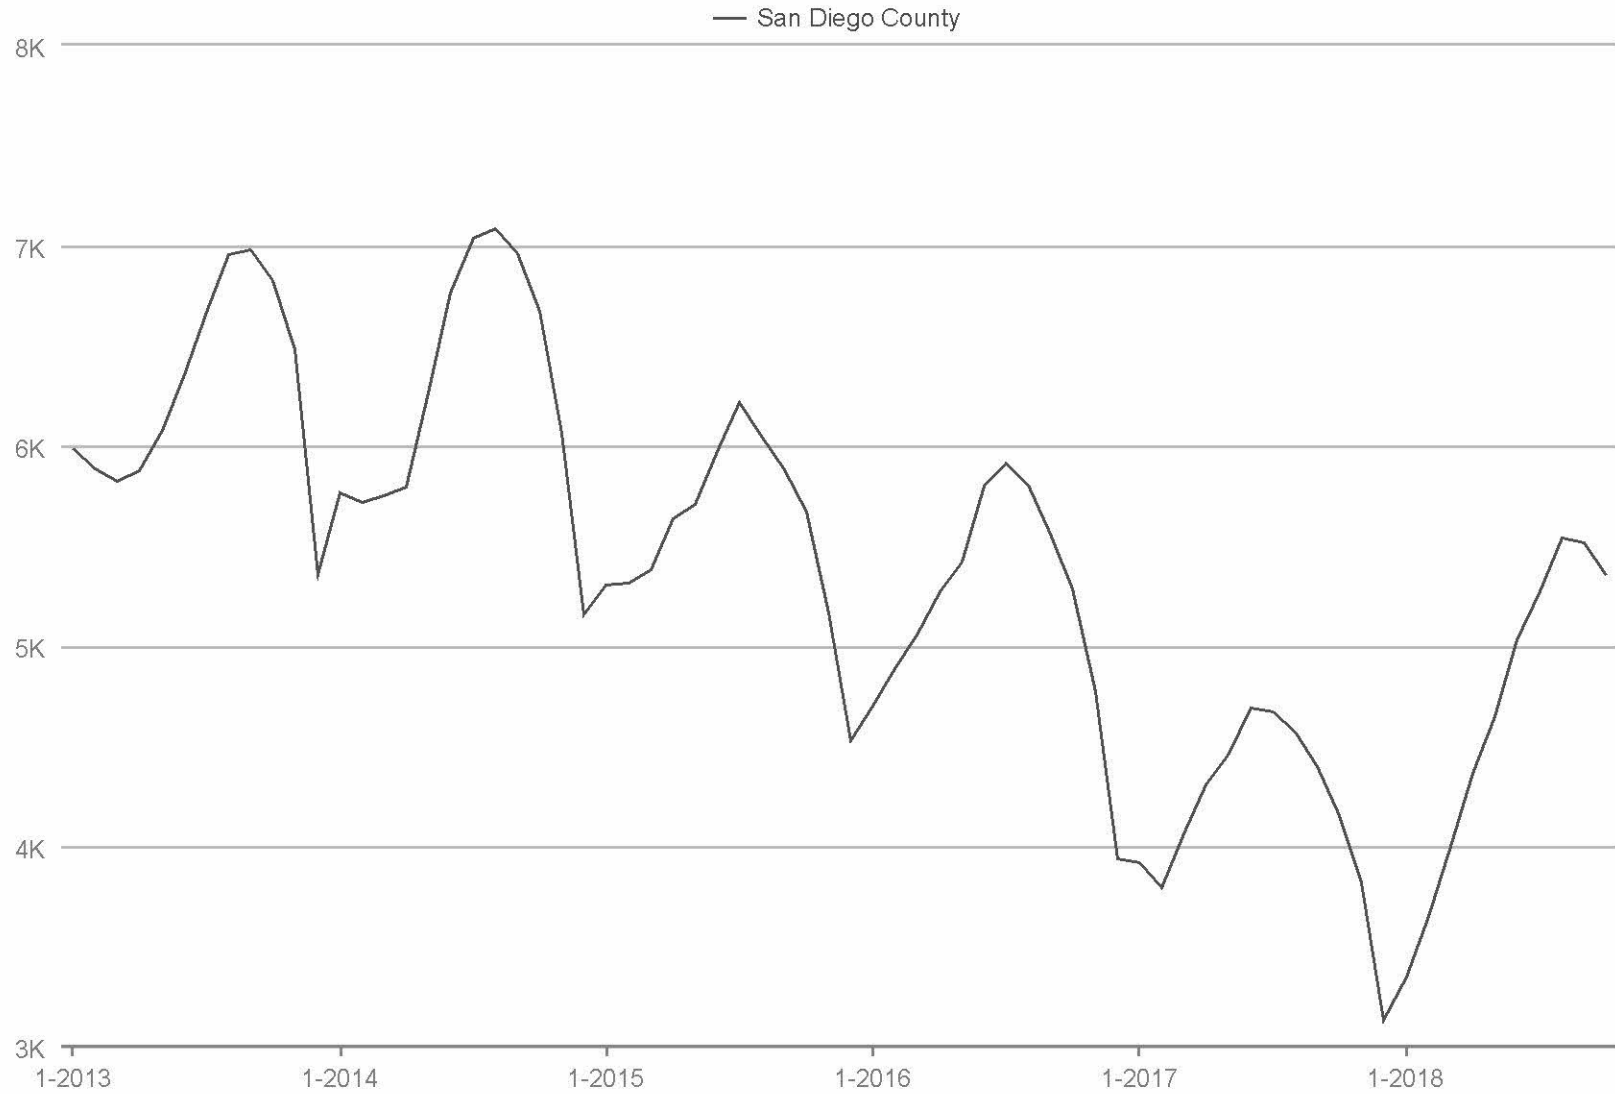

### Active Listings

San Diego County: Detached

Each data point is one month of activity. Data is from November 3, 2018.

All data from SPN®. Data deemed reliable but not guaranteed. InfoSparks © 2018 ShowingTime.