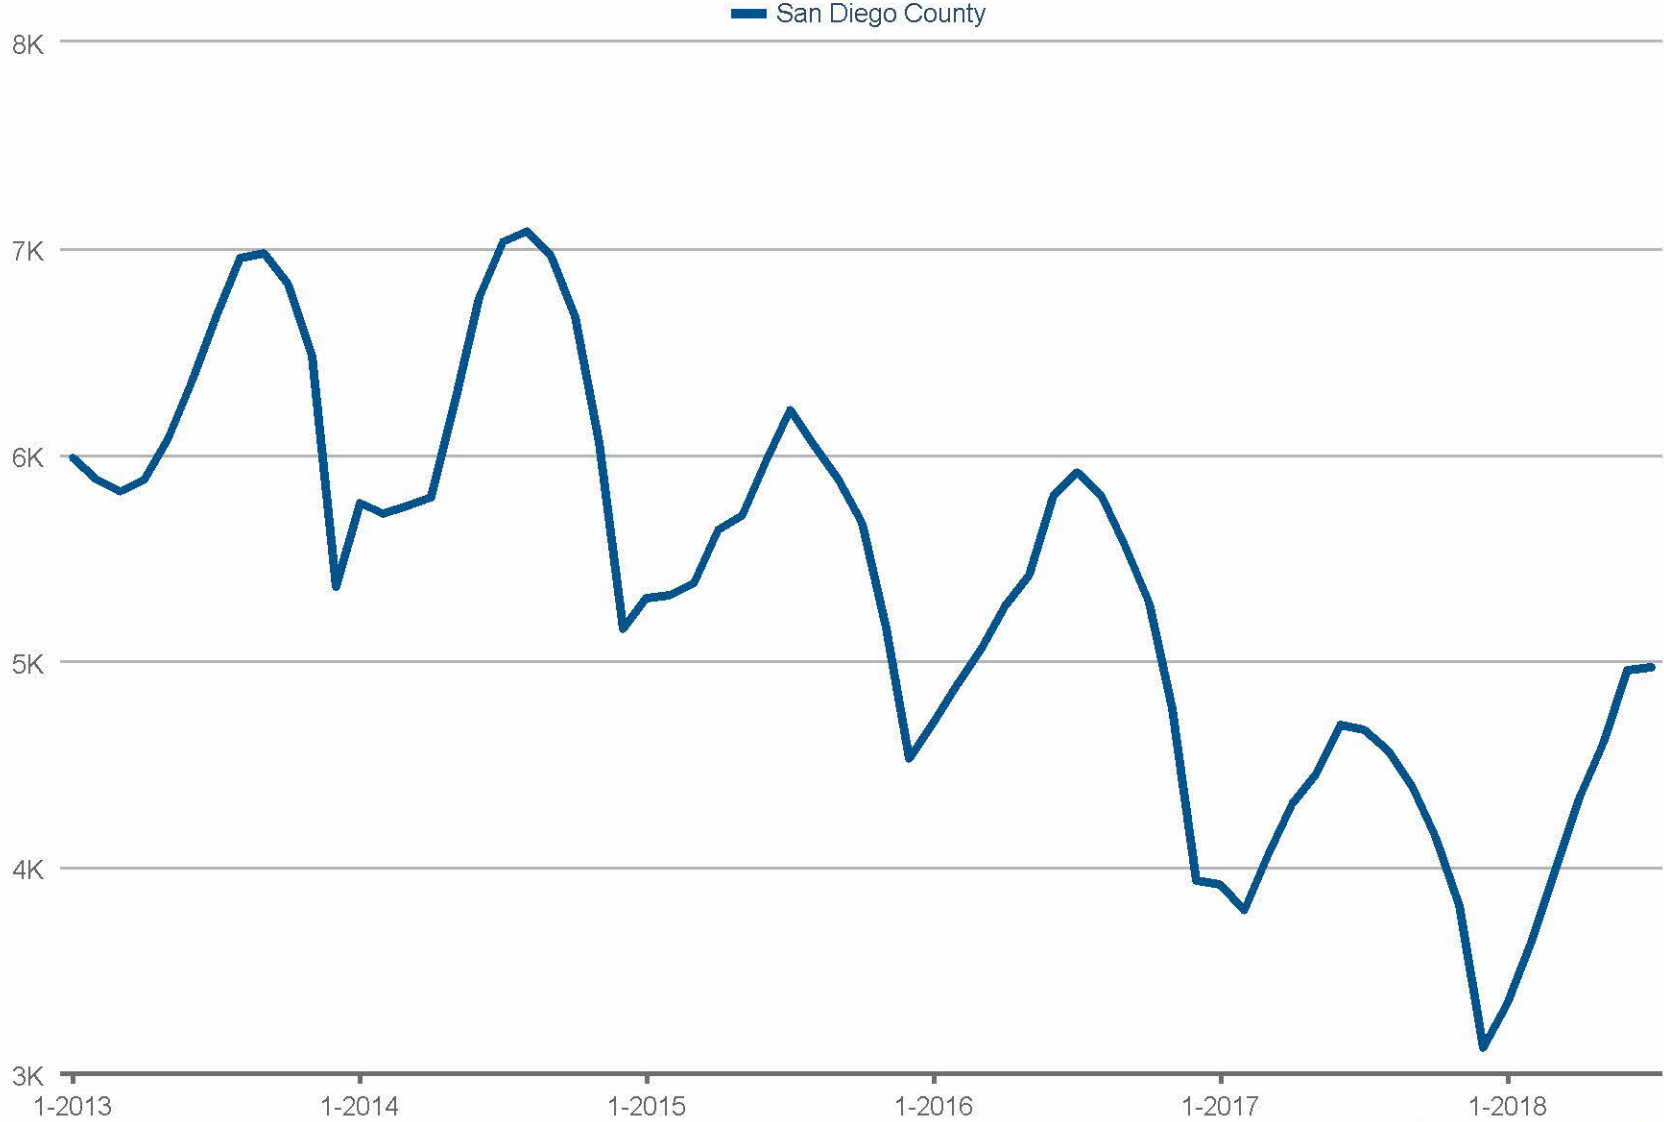

Active Listings

San Diego County: Detached

Each data point is one month of activity. Data is from August 4, 2018.

This information is deemed reliable but not guaranteed. The information and the compilation from which they are derived is protected by copyright.
Compilation © 2018 Sandicor®, Inc. InfoSparks © 2018 ShowingTime.