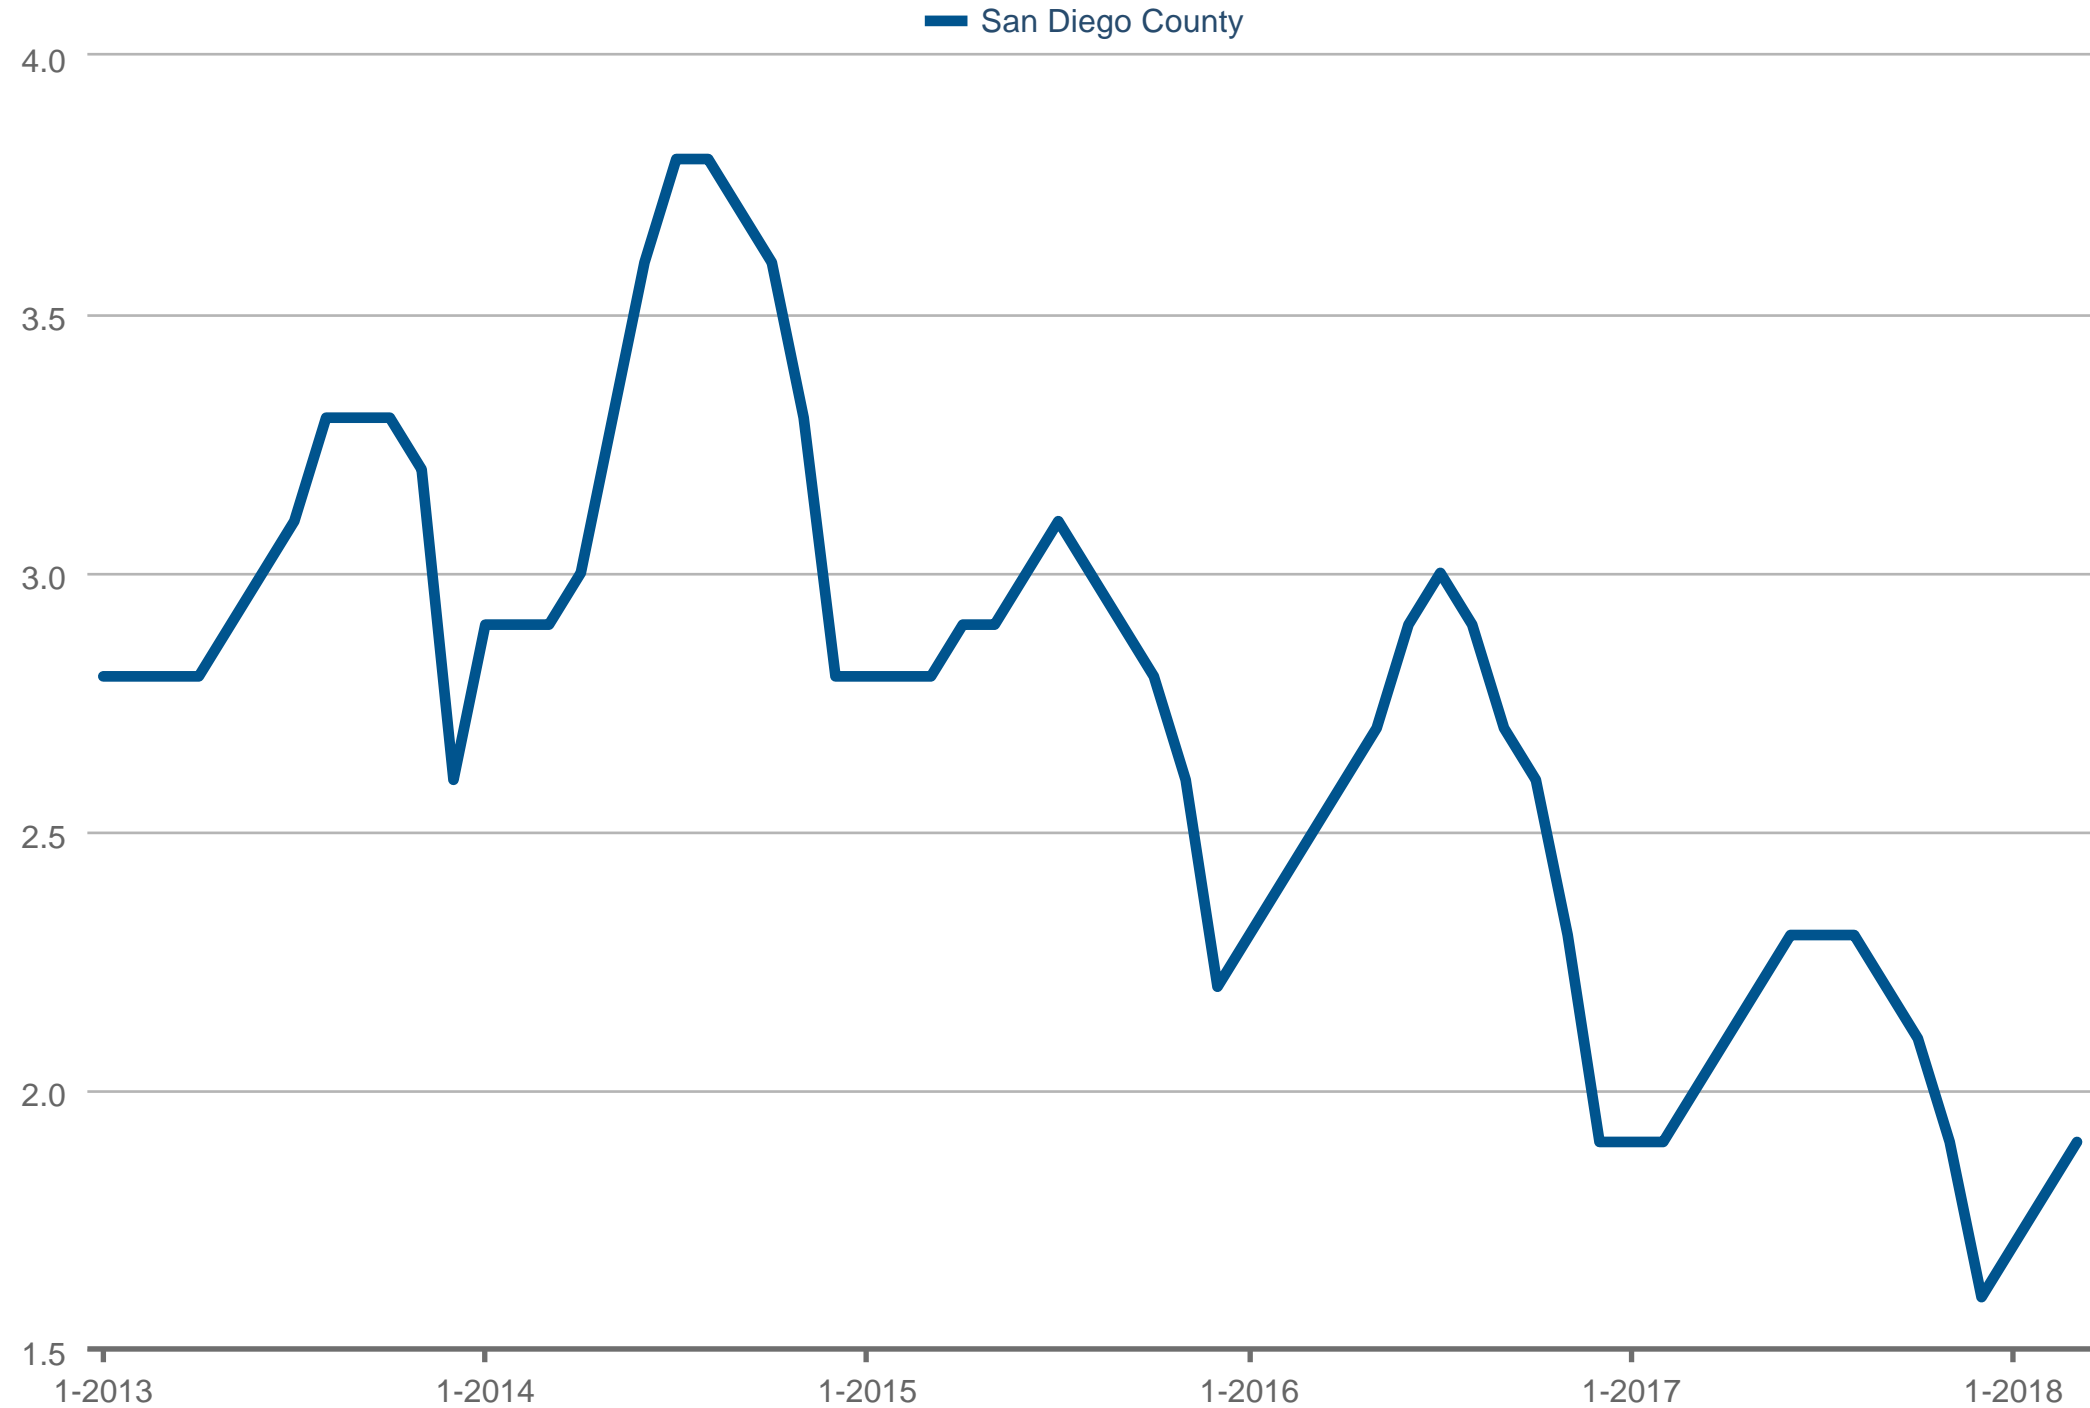

Months Supply of Inventory Forecast (Pending)

San Diego County: Detached

Each data point is one month of activity. Data is from April 5, 2018.

This information is deemed reliable but not guaranteed. The information and the compilation from which they are derived is protected by copyright.