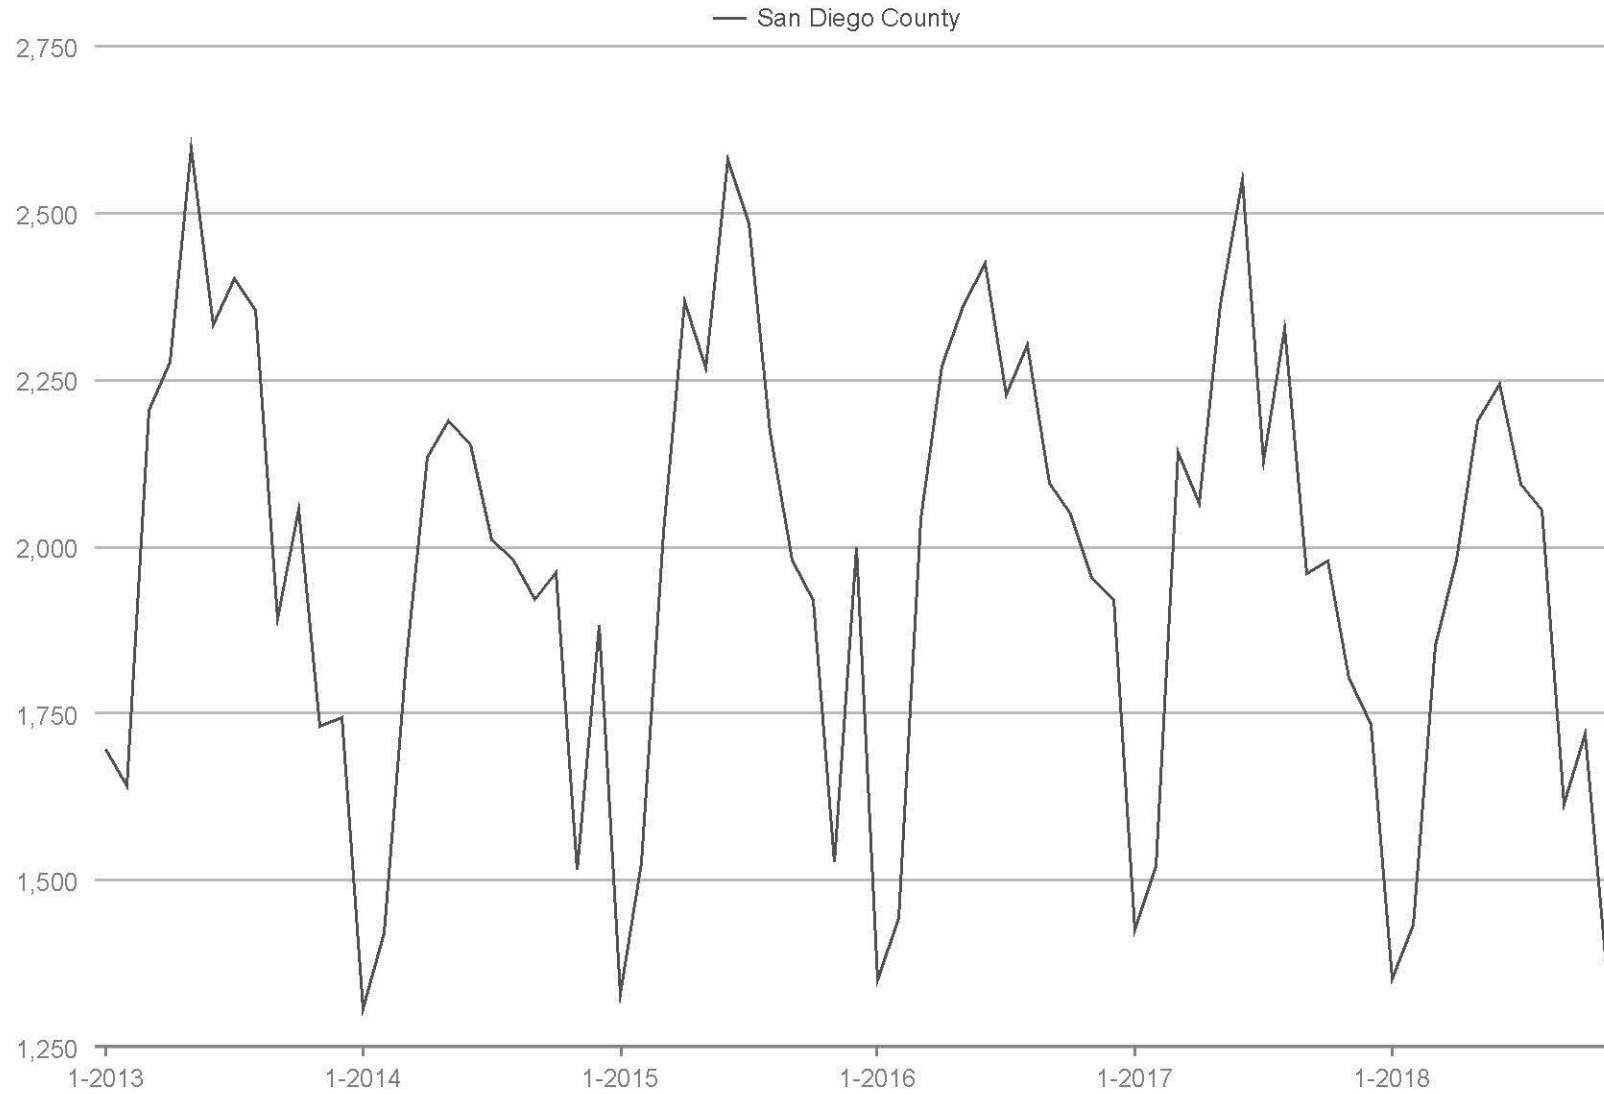

### Sold Listings

San Diego County: Detached

Each data point is one month of activity. Data is from December 1, 2018.

All data from SPN®. Data deemed reliable but not guaranteed. InfoSparks © 2018 ShowingTime.