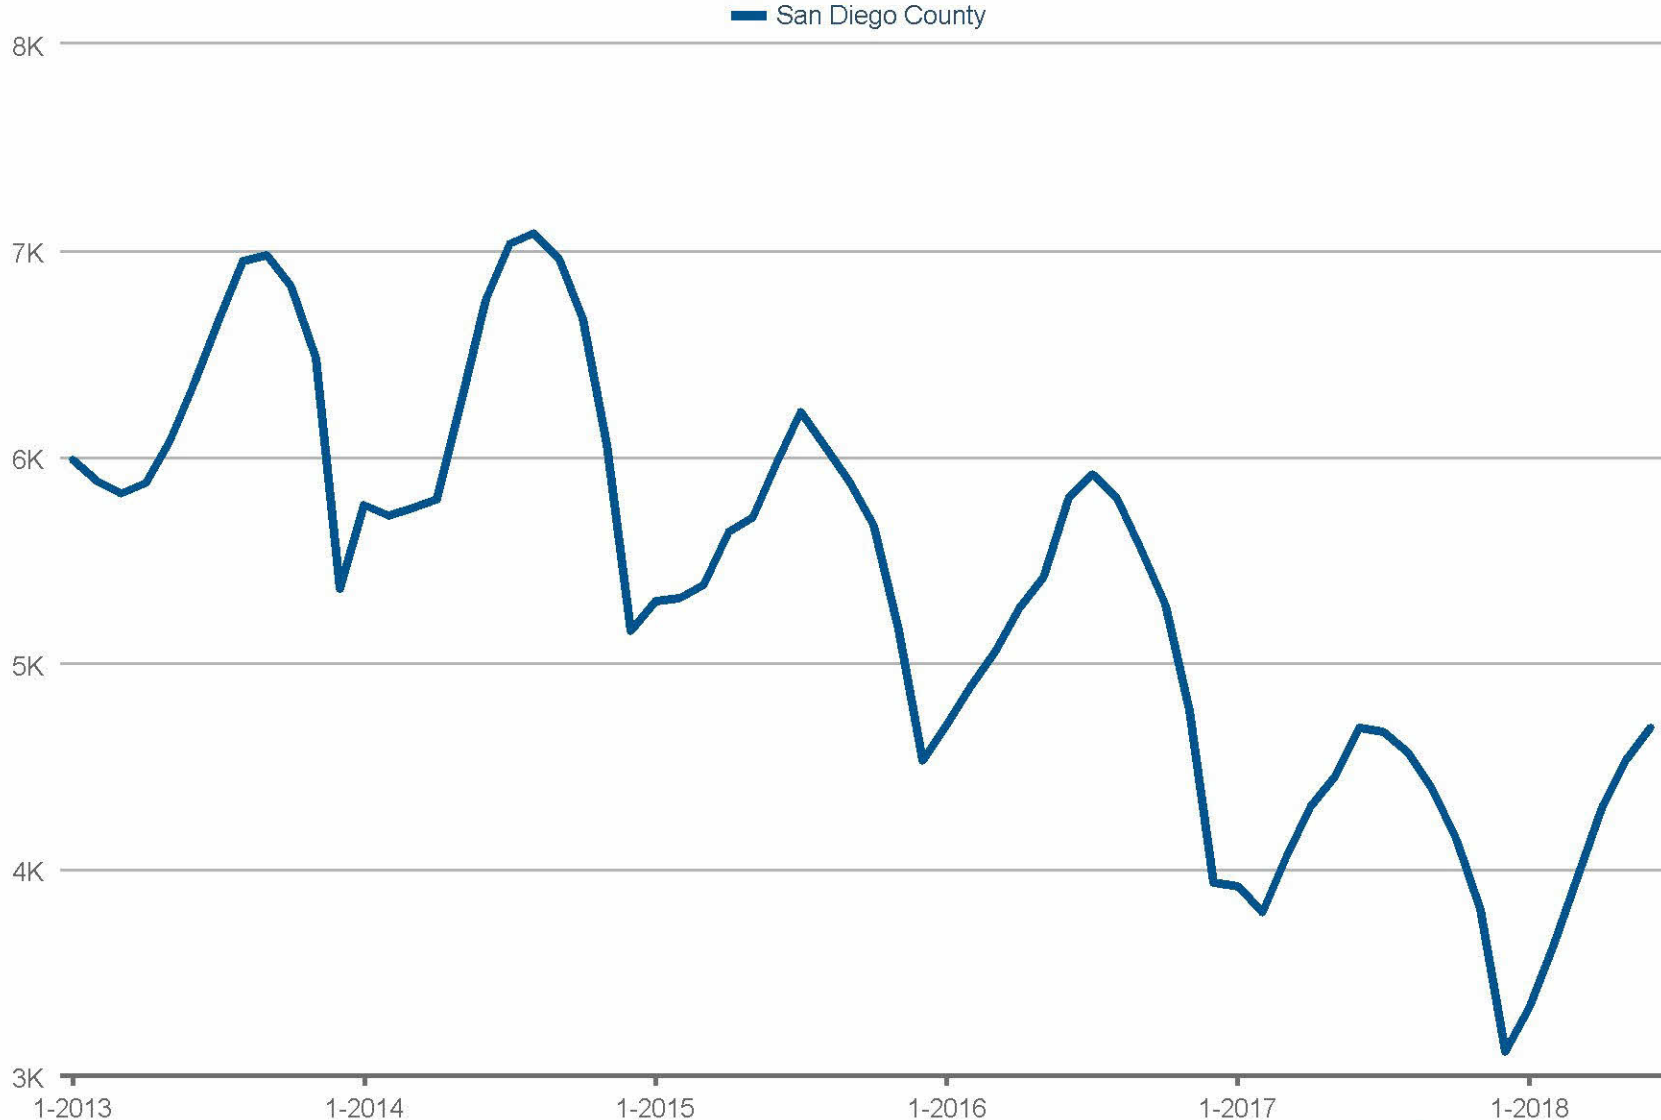

Active Listings

San Diego County: Detached

Each data point is one month of activity. Data is from July 2, 2018.

This information is deemed reliable but not guaranteed. The information and the compilation from which they are derived is protected by copyright.
Compilation © 2018 Sandicor®, Inc. InfoSparks © 2018 ShowingTime.