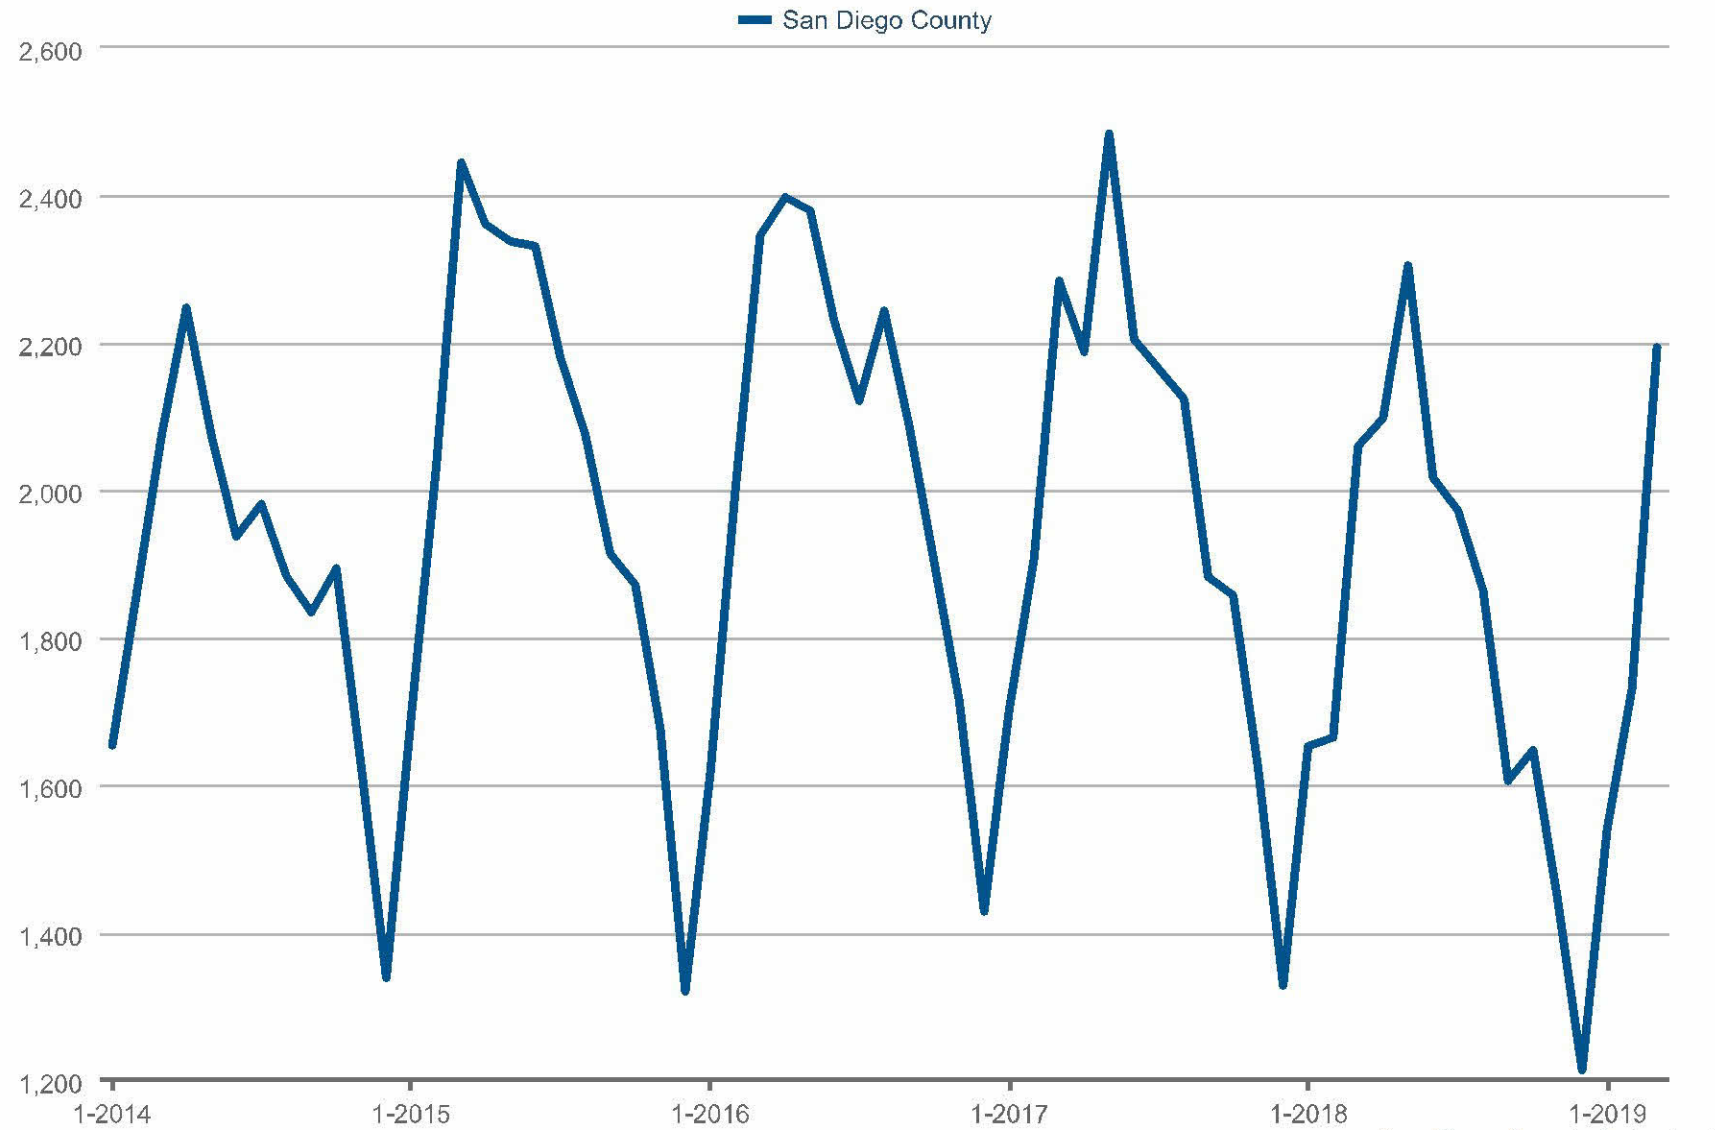

Pending Sales

San Diego County: Detached

Each data point is one month of activity. Data is from April 5, 2019.

All data from SPN®. Data deemed reliable but not guaranteed. InfoSparks © 2019 ShowingTime.