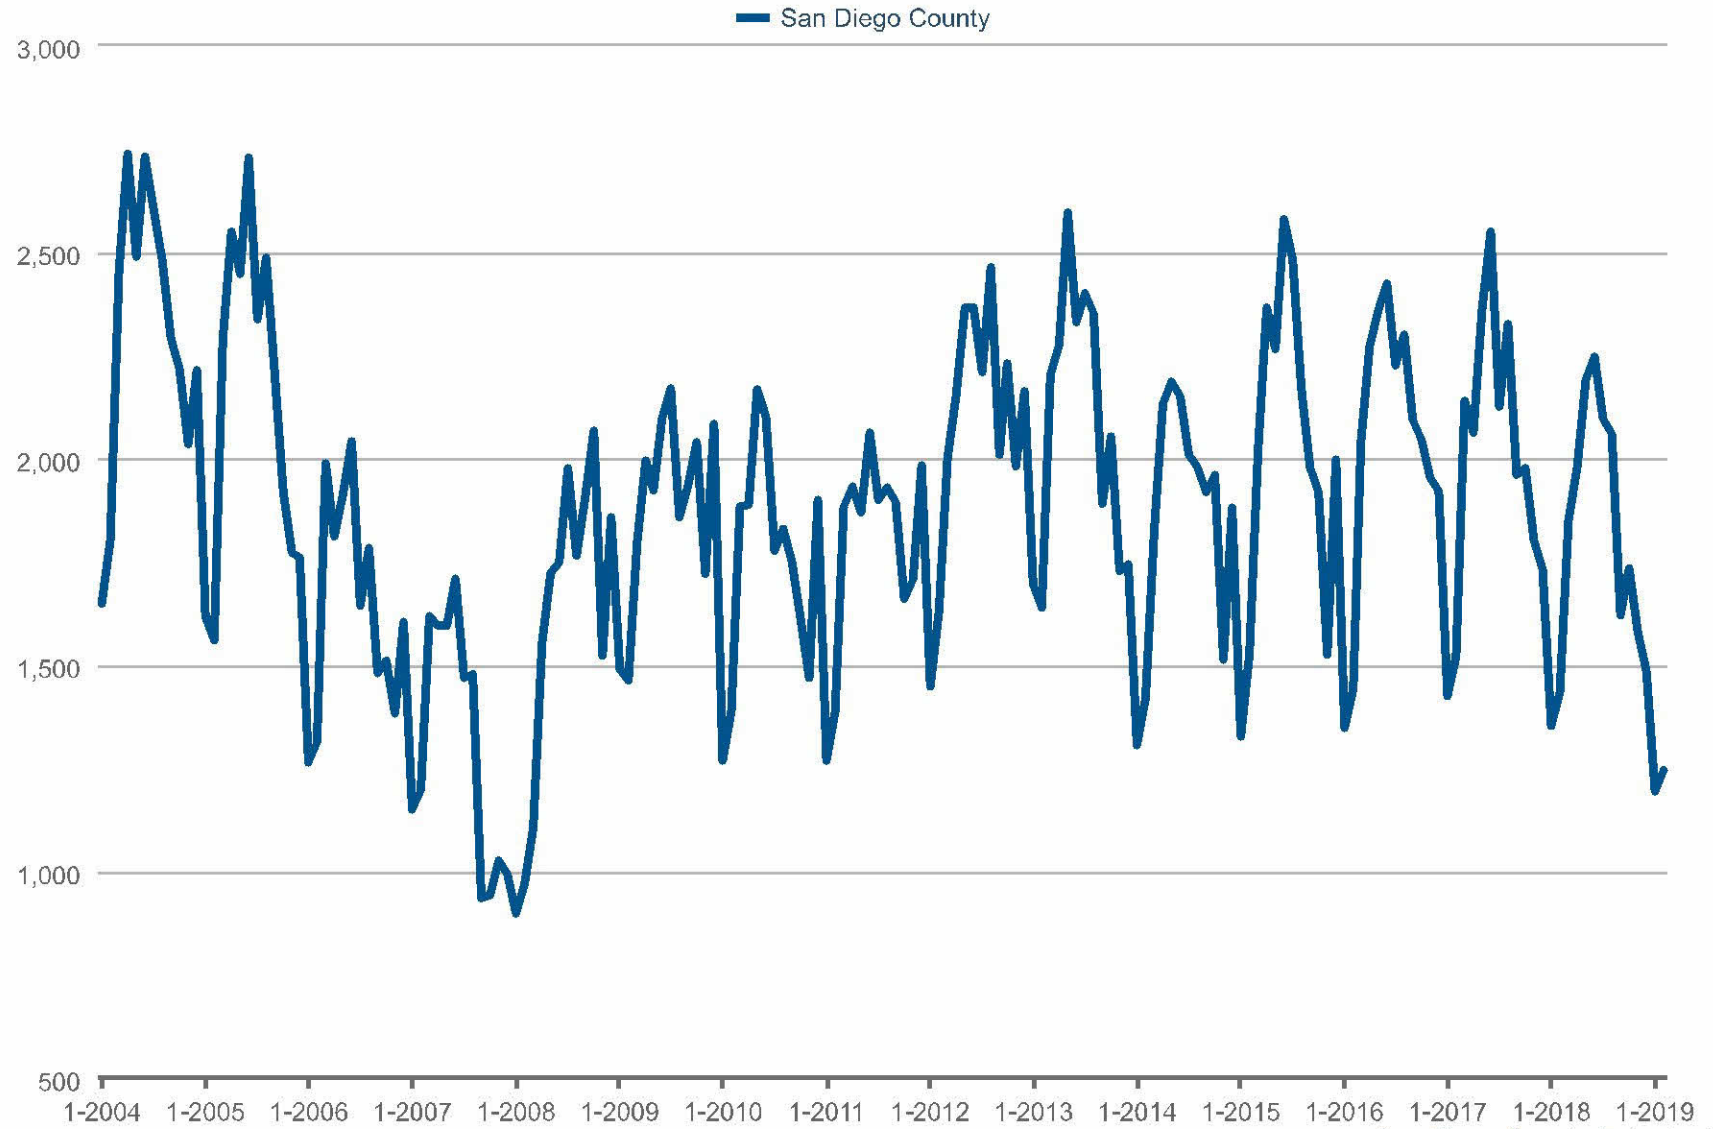

Sold Listings

San Diego County: Detached

Each data point is one month of activity. Data is from March 4, 2019.

All data from SPN®. Data deemed reliable but not guaranteed. InfoSparks © 2019 ShowingTime.