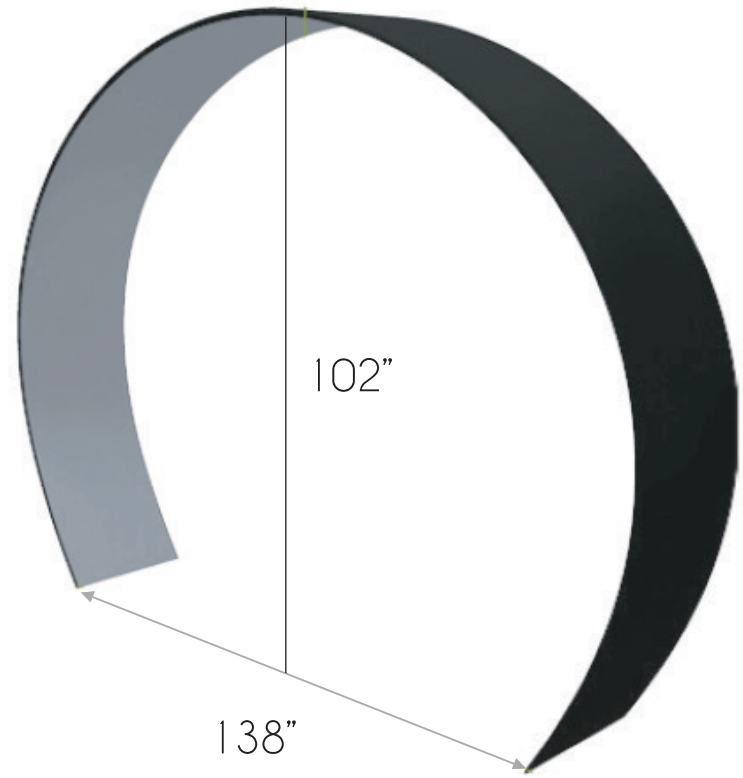

GM-003

GRAPHIC SIZE

Notes to Designers:

- Artwork Size: made according to template size Image precision:
- Printing cloth products need 300 dpi; (50% of original)
- Color Mode:RGB
- Artwork format:PSD, PDF, AI.
AI (text must convert to curves, picture must imbedding) ;
PSD (text must convert to curves, picture must imbedding) ;
PDF (text must convert to curves, picture must imbedding).

HS-003

GRAPHIC SIZE

USE SAME TEMPLATE FOR OTHER SIDED GRAPHICS	
FRAME SIZE	138" L x 102" W
GRAPHIC SIZE	48" W x 552" H
GRAPHIC SCALE	25% OF ORIGINAL
Keep all your important graphics (Such as logo, text and contact information) in the red safe zone.	————— Layout area
	- - - - - Safe viewable area
	- - - - - Bleed