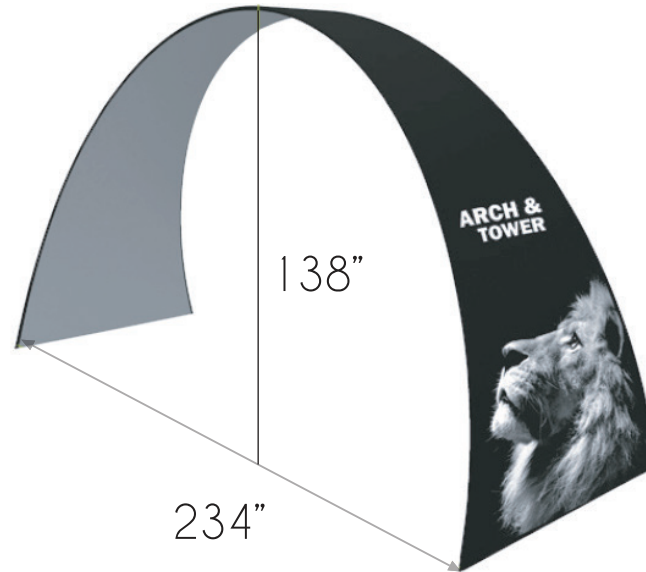

# GM-001

---

GRAPHIC SIZE

## Notes to Designers:

- Artwork Size: made according to template size Image precision:
- Printing cloth products need 300 dpi; (50% of original)
- Color Mode:RGB
- Artwork format:PSD, PDF, AI.  
AI (text must convert to curves, picture must imbedding) ;  
PSD (text must convert to curves, picture must imbedding) ;  
PDF (text must convert to curves, picture must imbedding).

HS-001

GRAPHIC SIZE

USE SAME TEMPLATE FOR OTHER SIDED GRAPHICS	
FRAME SIZE	234" L x 216" H
GRAPHIC SIZE	416" W x 106" H
GRAPHIC SCALE	25% OF ORIGINAL
Keep all your important graphics (Such as logo, text and contact information) in the red safe zone.	<p>— Layout area</p> <p>- - - Safe viewable area</p> <p>- - - Bleed</p>