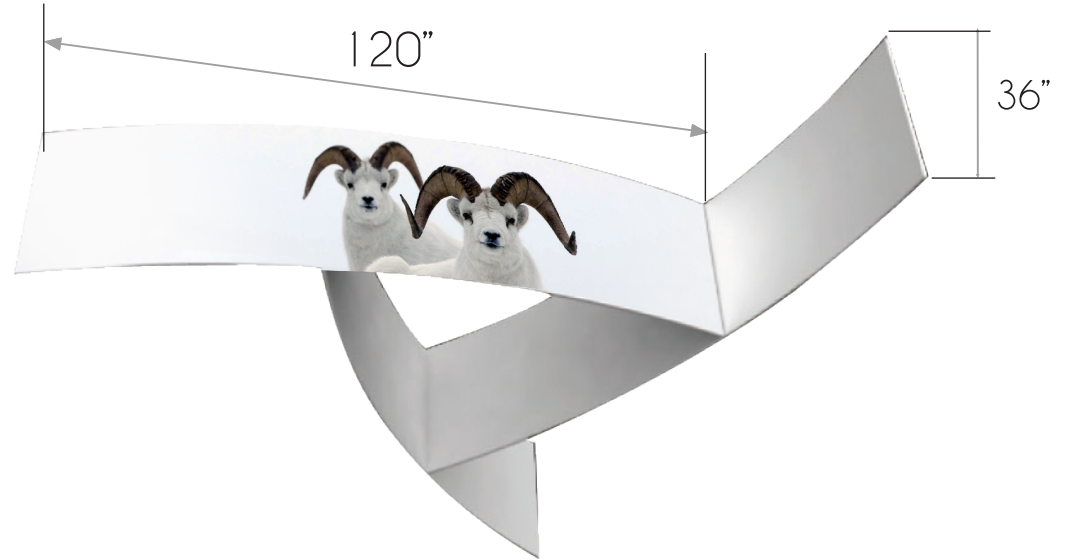

HS-010

GRAPHIC SIZE

Notes to Designers:

- Artwork Size: made according to template size Image precision:
- Printing cloth products need 300 dpi; (50% of original)
- Color Mode:RGB
- Artwork format:PSD, PDF, AI.
AI (text must convert to curves, picture must imbedding) ;
PSD (text must convert to curves, picture must imbedding) ;
PDF (text must convert to curves, picture must imbedding).

HS-010

GRAPHIC SIZE

USE SAME TEMPLATE FOR OTHER SIDED GRAPHICS	
FRAME SIZE	120" CL x 36" H
GRAPHIC SIZE	120" W x 36" H (3)
GRAPHIC SCALE	1:1
Keep all your important graphics (Such as logo, text and contact information) in the red safe zone.	 Layout area Safe viewable area Bleed