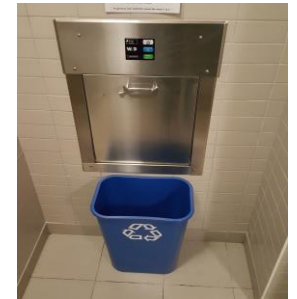

Why are these changes happening?

Following our full building inspection by the Toronto Fire Department on Wednesday, February 21, 2018, it was noted that our recycling bins located on the parking level were not in line with the current fire code.

“It takes the whole community to maintain our Corporation”

The New Recycling Procedures:

- **Small recycling items** such as cans, bottles, newspaper etc. must be placed in a standard small garbage bag and thrown down the garbage chute.
- **Medium flattened cardboard boxes** should be deposited in the 10-gallon bins located in the garbage chute rooms.
- **Large quantities of recyclables** shall not be thrown down the garbage chute or left in the garbage chute rooms and shall instead be cut down and securely bound together.

When you need to dispose of a large amount of oversized recycling, you must call Concierge (647-926-7070). They will meet you on your floor with the moving elevator and escort you to the GR level where the 95-gallon bins are located.

Please Note: If there is any garbage or recycling left in the garbage chute rooms and it is discovered what suite it belongs to, there will be a minimum $75 cleaning fee charged accordingly.

**10 – Gallon
Recycling
Bin**

**95 – Gallon
Recycling
Bin**

Elevators will be available if not booked by another resident for moves/deliveries. Elevators only available during the following times: 7am to 3pm, 7pm to 11pm.