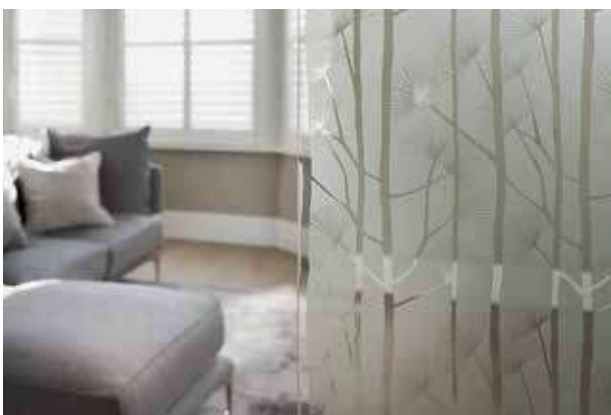

Burdock™ Privacy Level 3