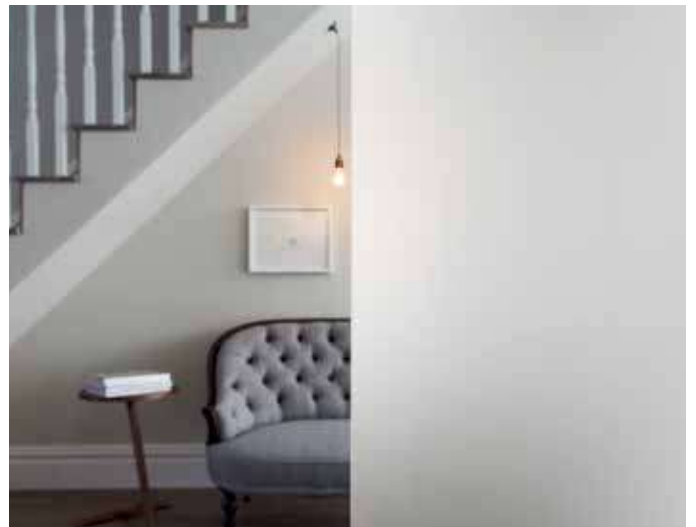

Pilkington Oriel Collection –
our premium etched range