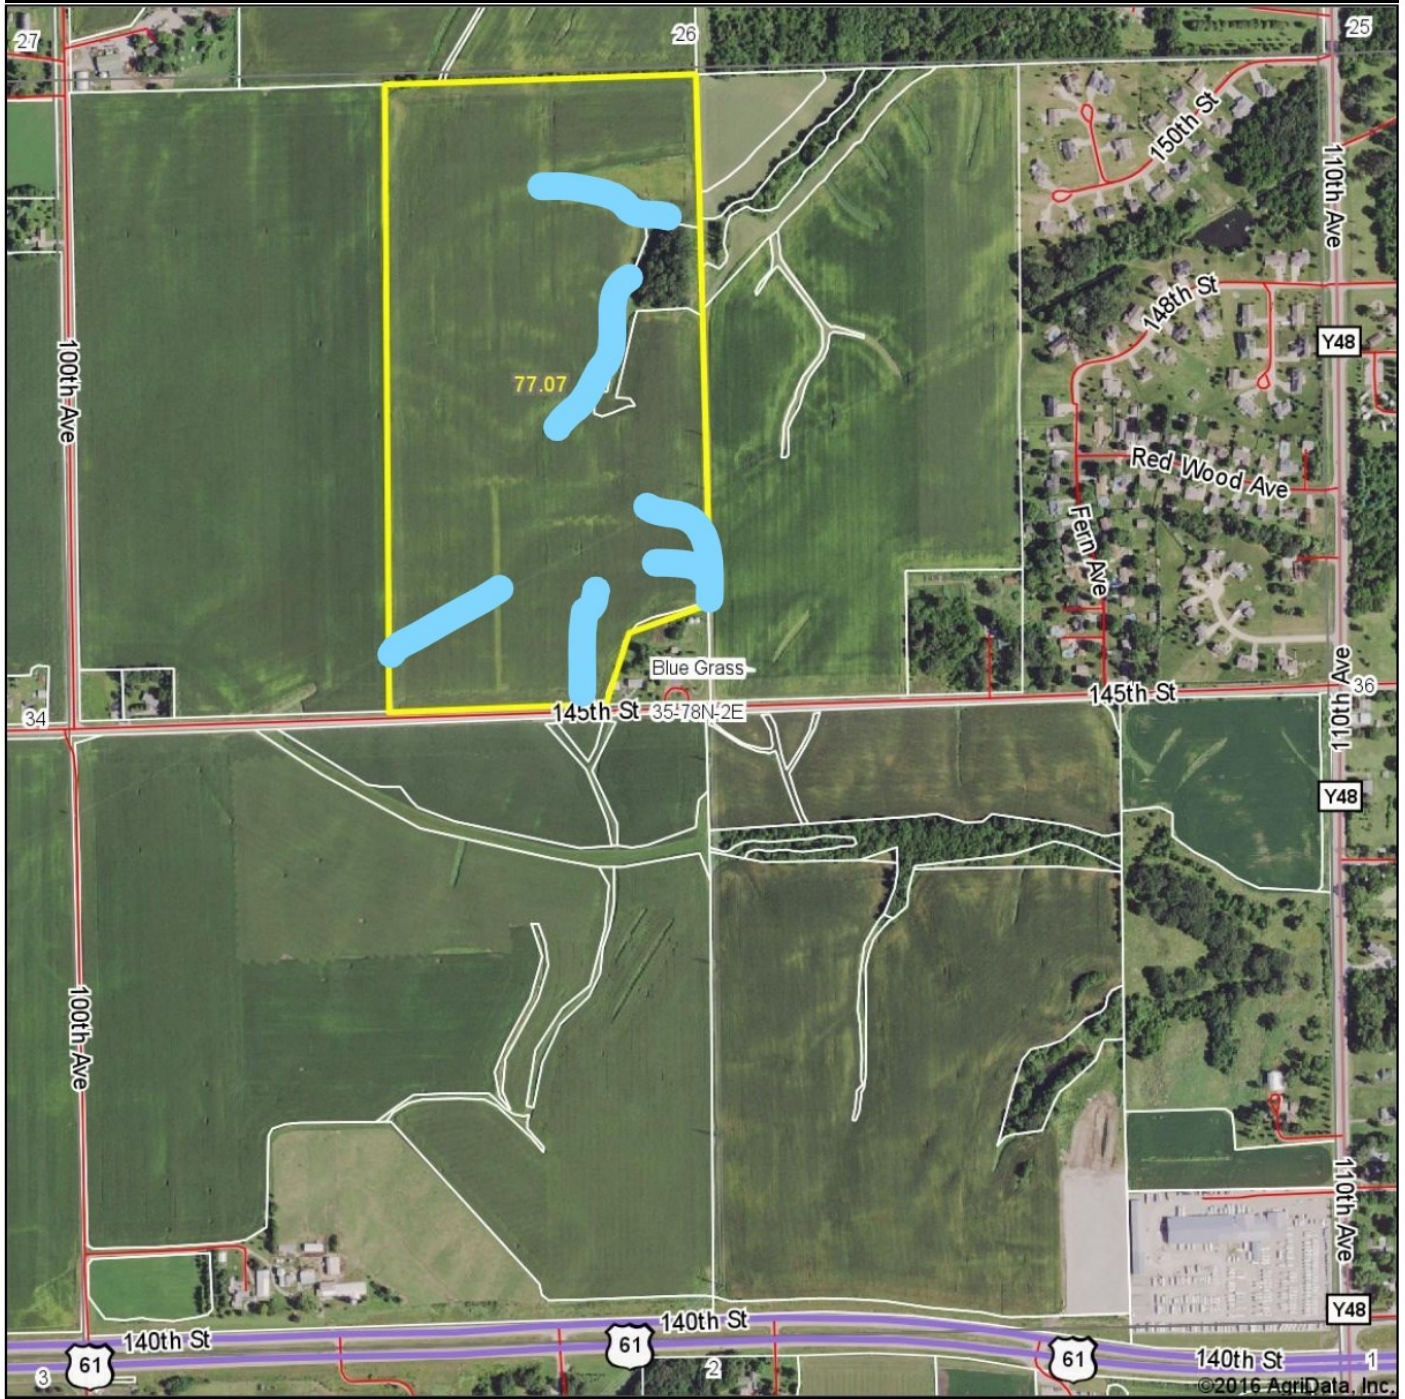

TRACT #1-APPROXIMATE TILE LOCATIONS

©2016 AgriData, Inc.

map center: 41° 30' 58.64, -90° 41' 52.64

© AgriData, Inc. 2016 www.AgriDataInc.com

35-78N-2E
Scott County
Iowa

1/11/2017

Field borders provided by Farm Service Agency as of 5/21/2008.