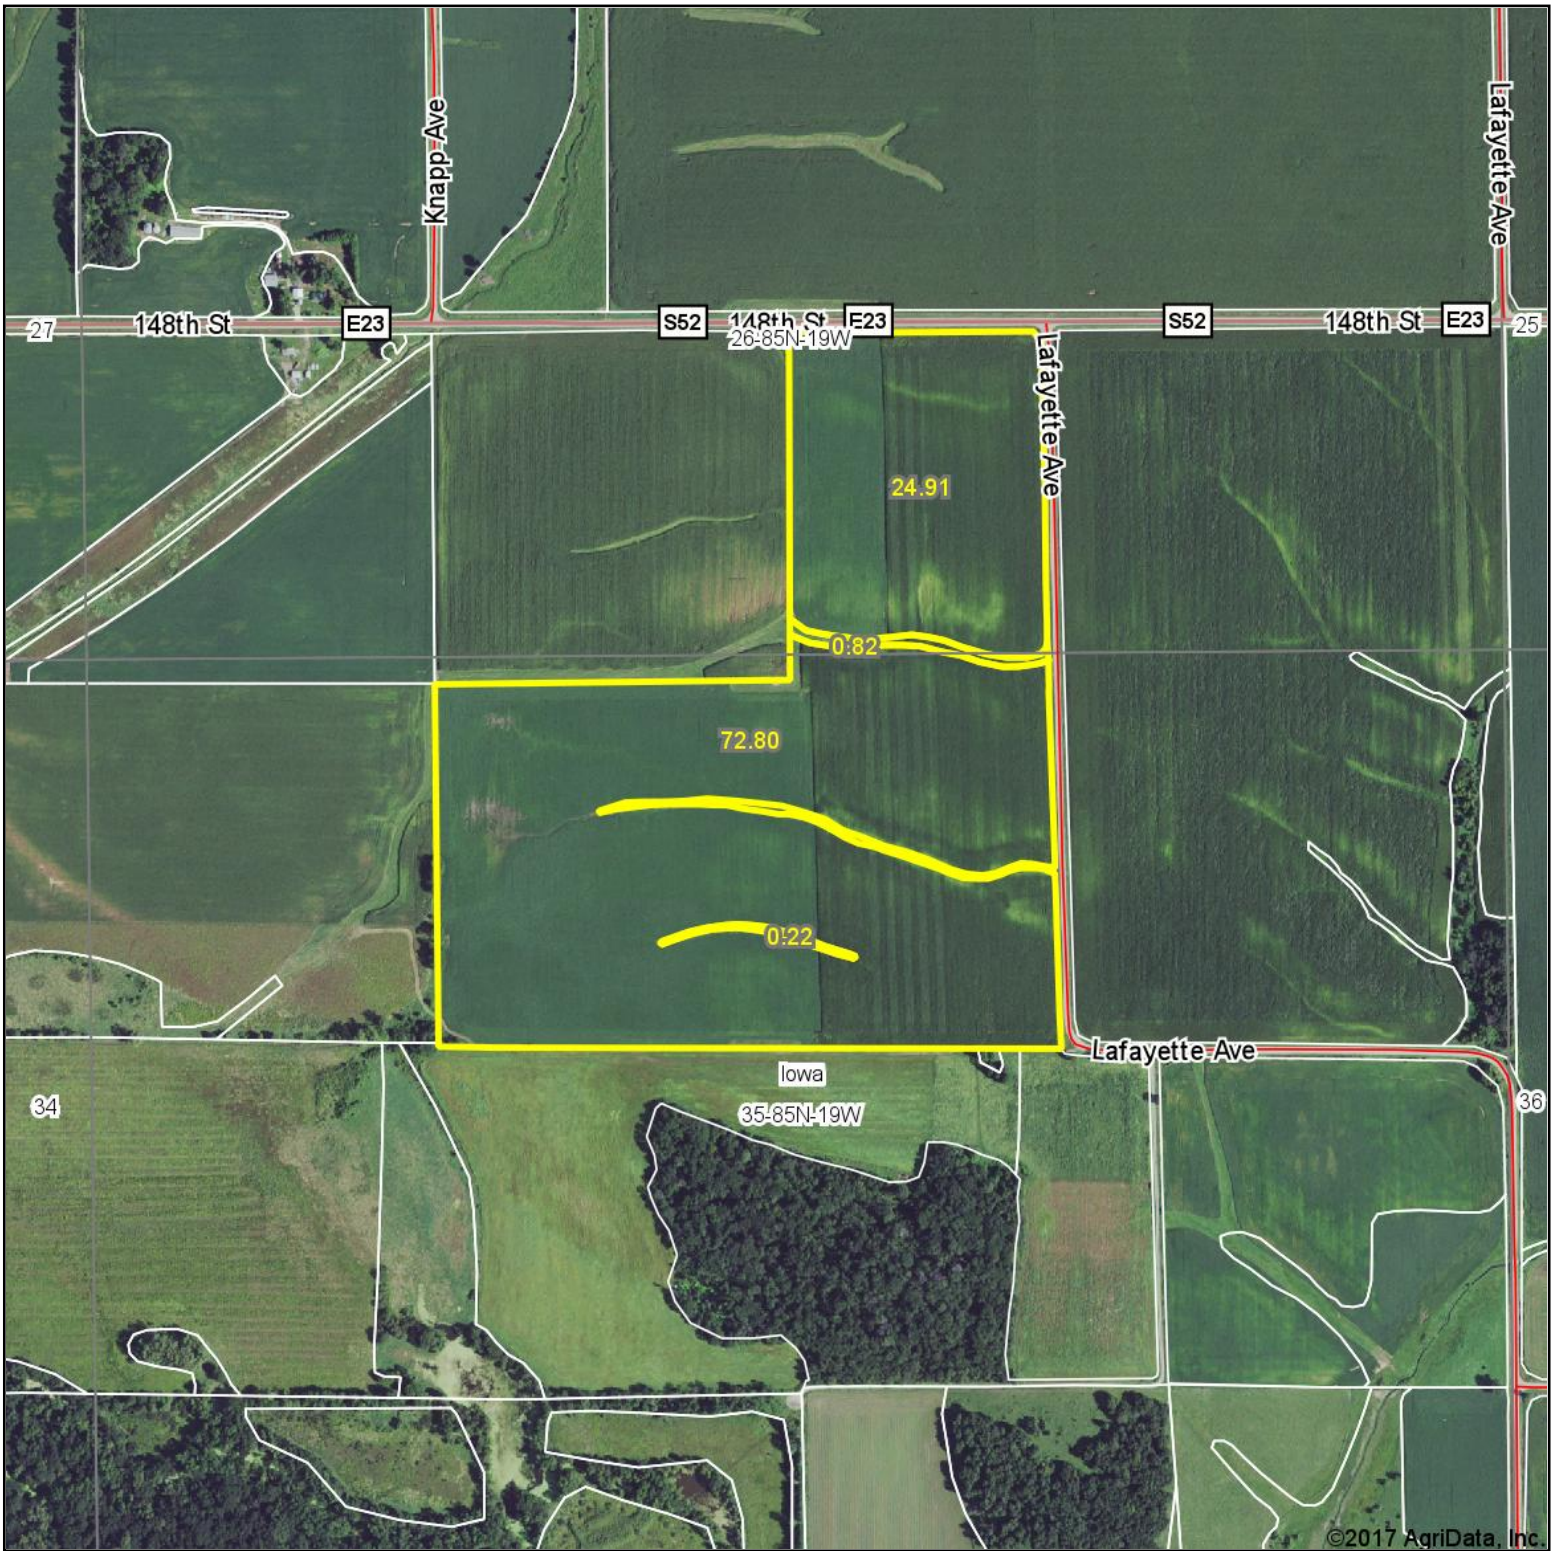

Aerial Map

©2017 AgriData, Inc.

Maps Provided By:
surety
CUSTOMIZED ONLINE MAPPING
© AgriData, Inc. 2017 www.AgriDataInc.com

map center: 42° 8' 9.2, -93° 1' 49.74

35-85N-19W
Marshall County
Iowa

1/26/2017