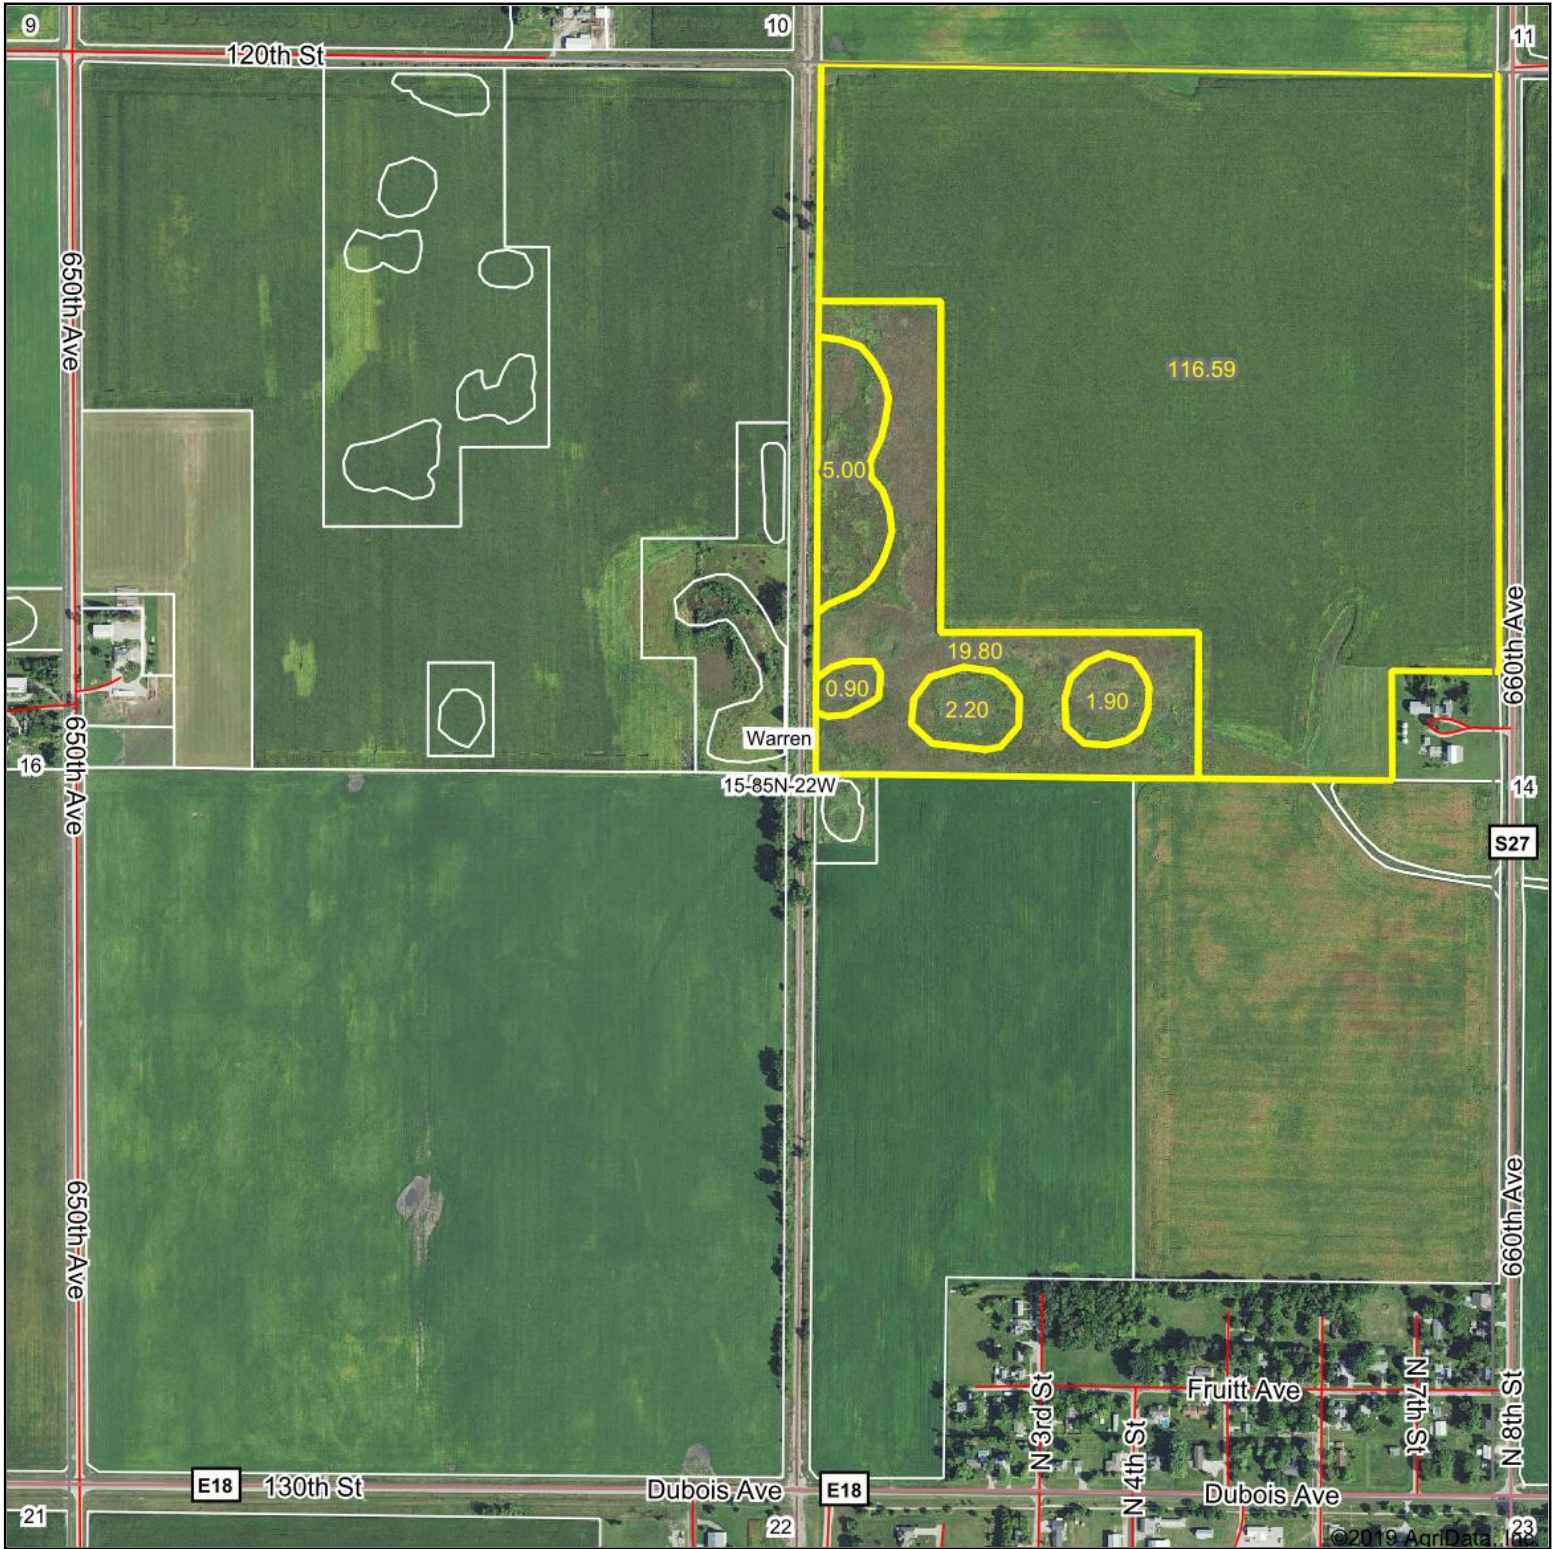

Aerial Map

Map Center: 42° 10' 25.7, -93° 23' 45.25

15-85N-22W
Story County
Iowa

10/21/2019

Field borders provided by Farm Service Agency as of 5/21/2008.