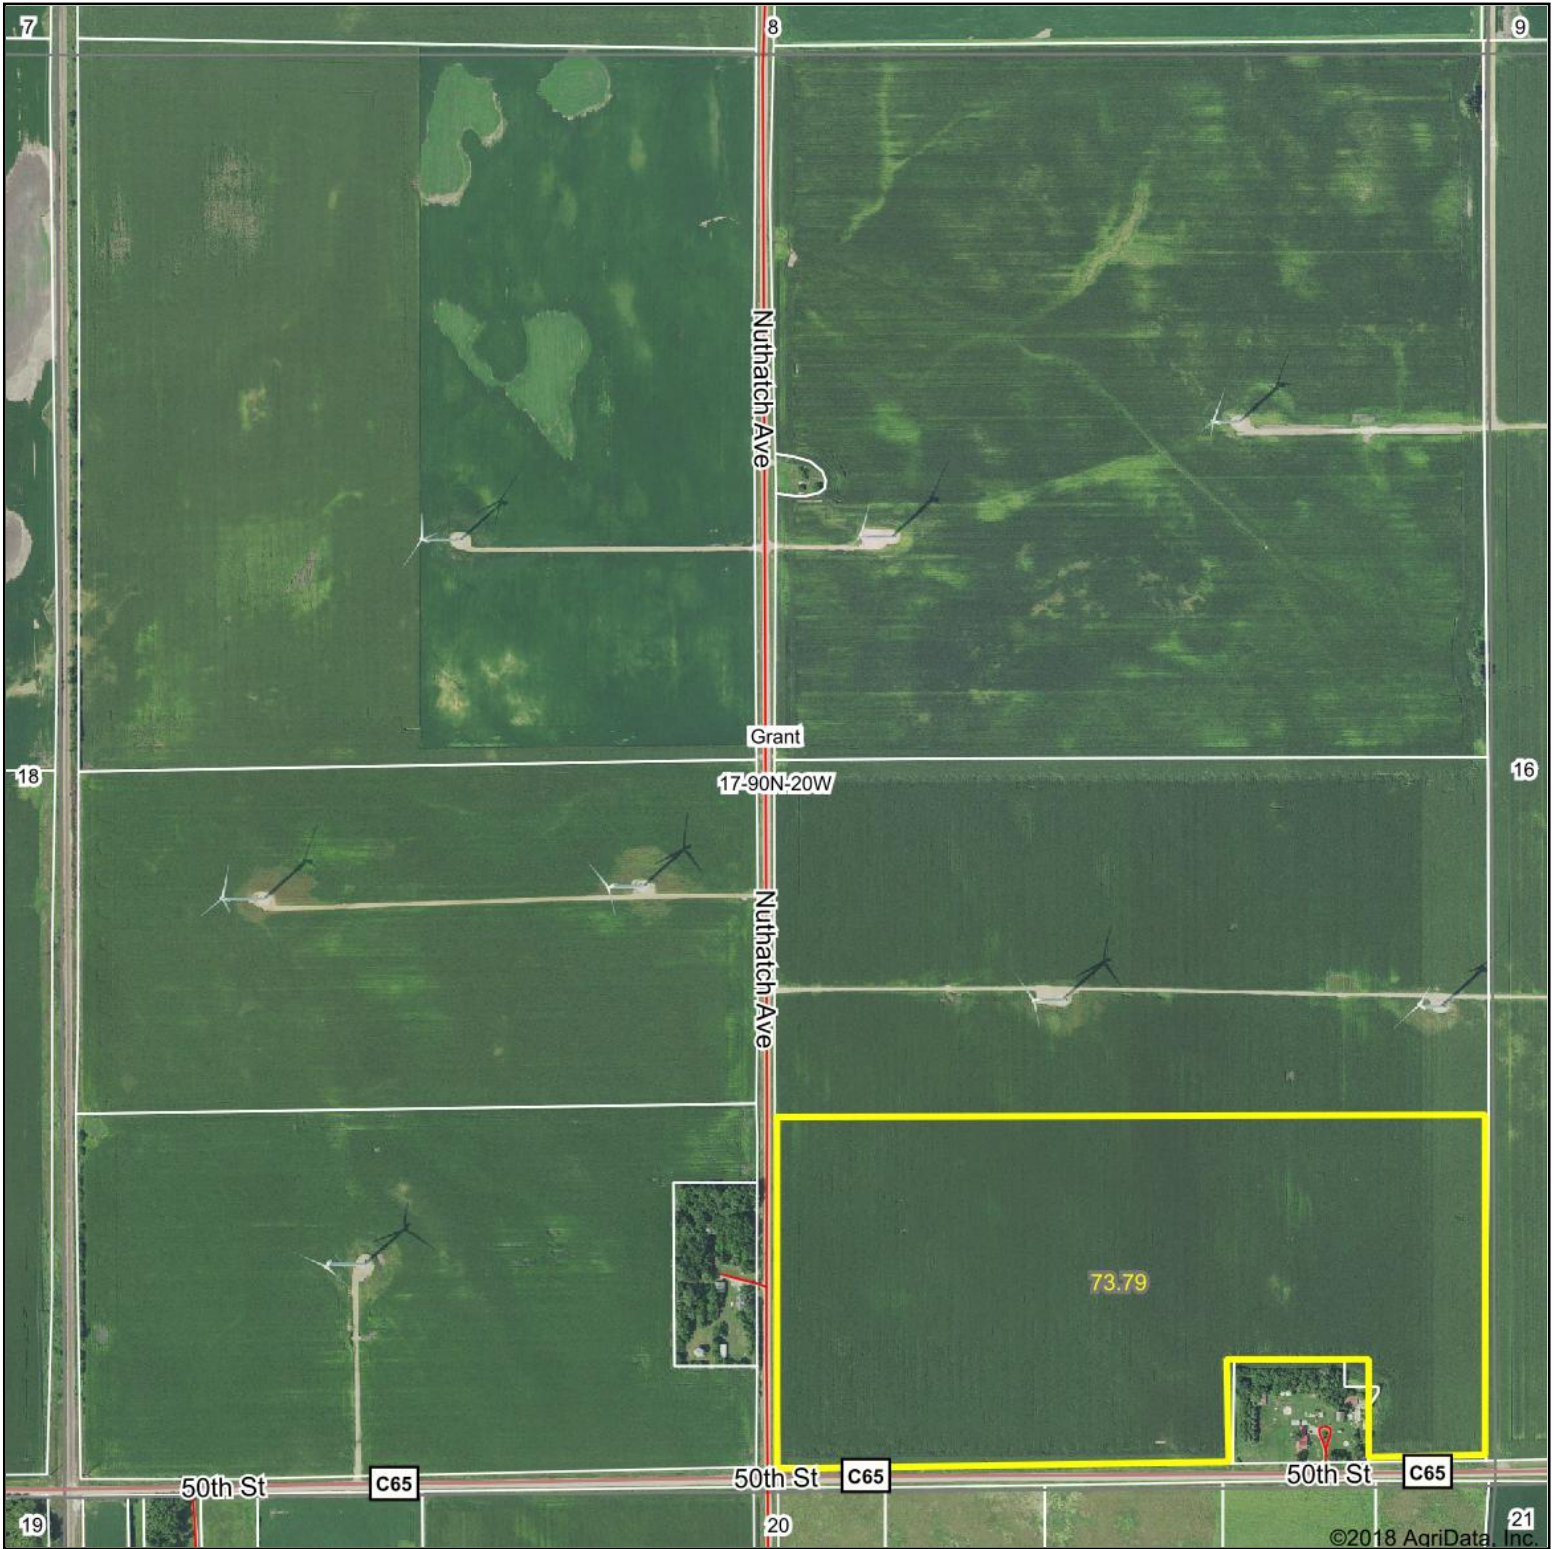

# Aerial Map

map center: 42° 36' 28.51, -93° 14' 2.2

17-90N-20W  
Franklin County  
Iowa

4/9/2018