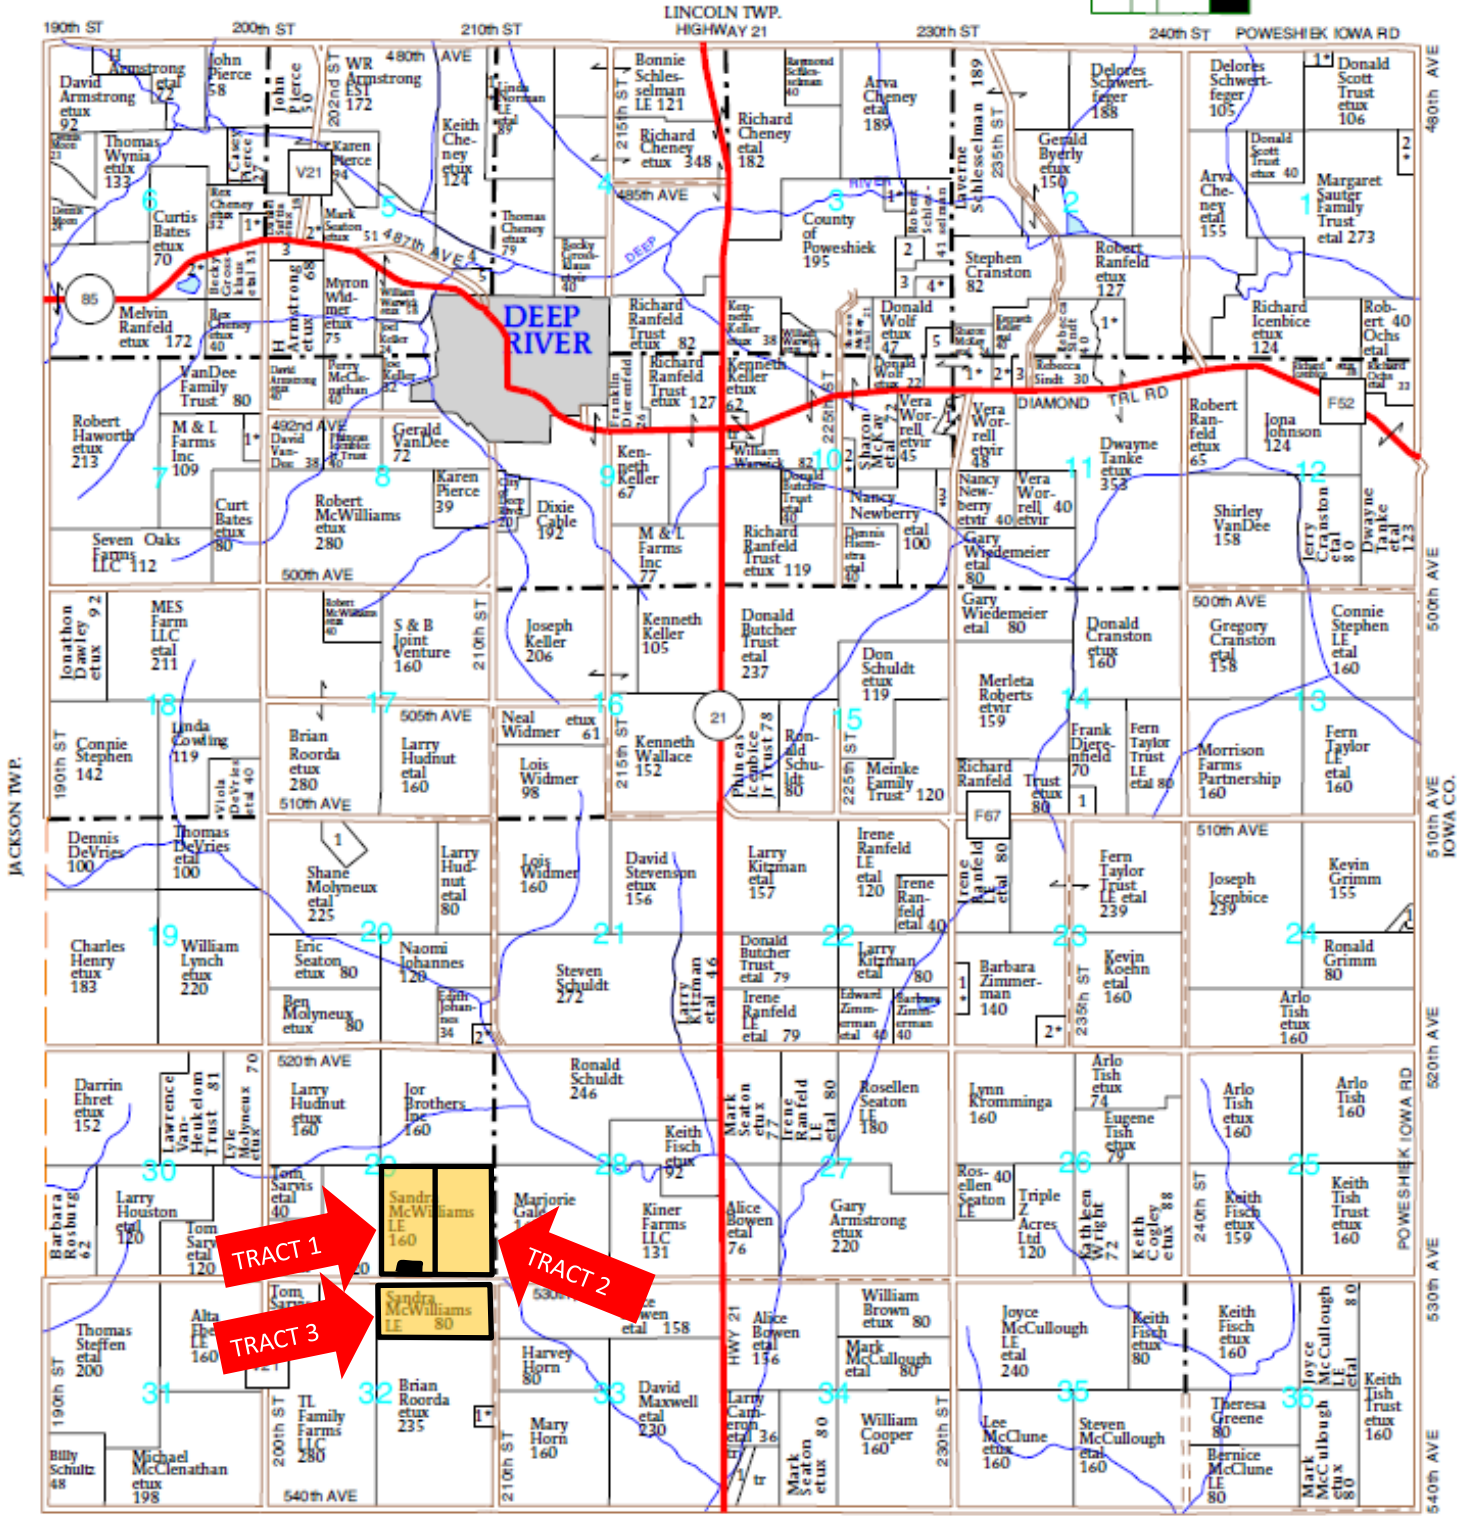

\*ALL MAP BOUNDARIES ARE APPROXIMATE.

T-78-N

# DEEP RIVER PLAT

(Landowners)

R-13-W

KEOKUK CO.