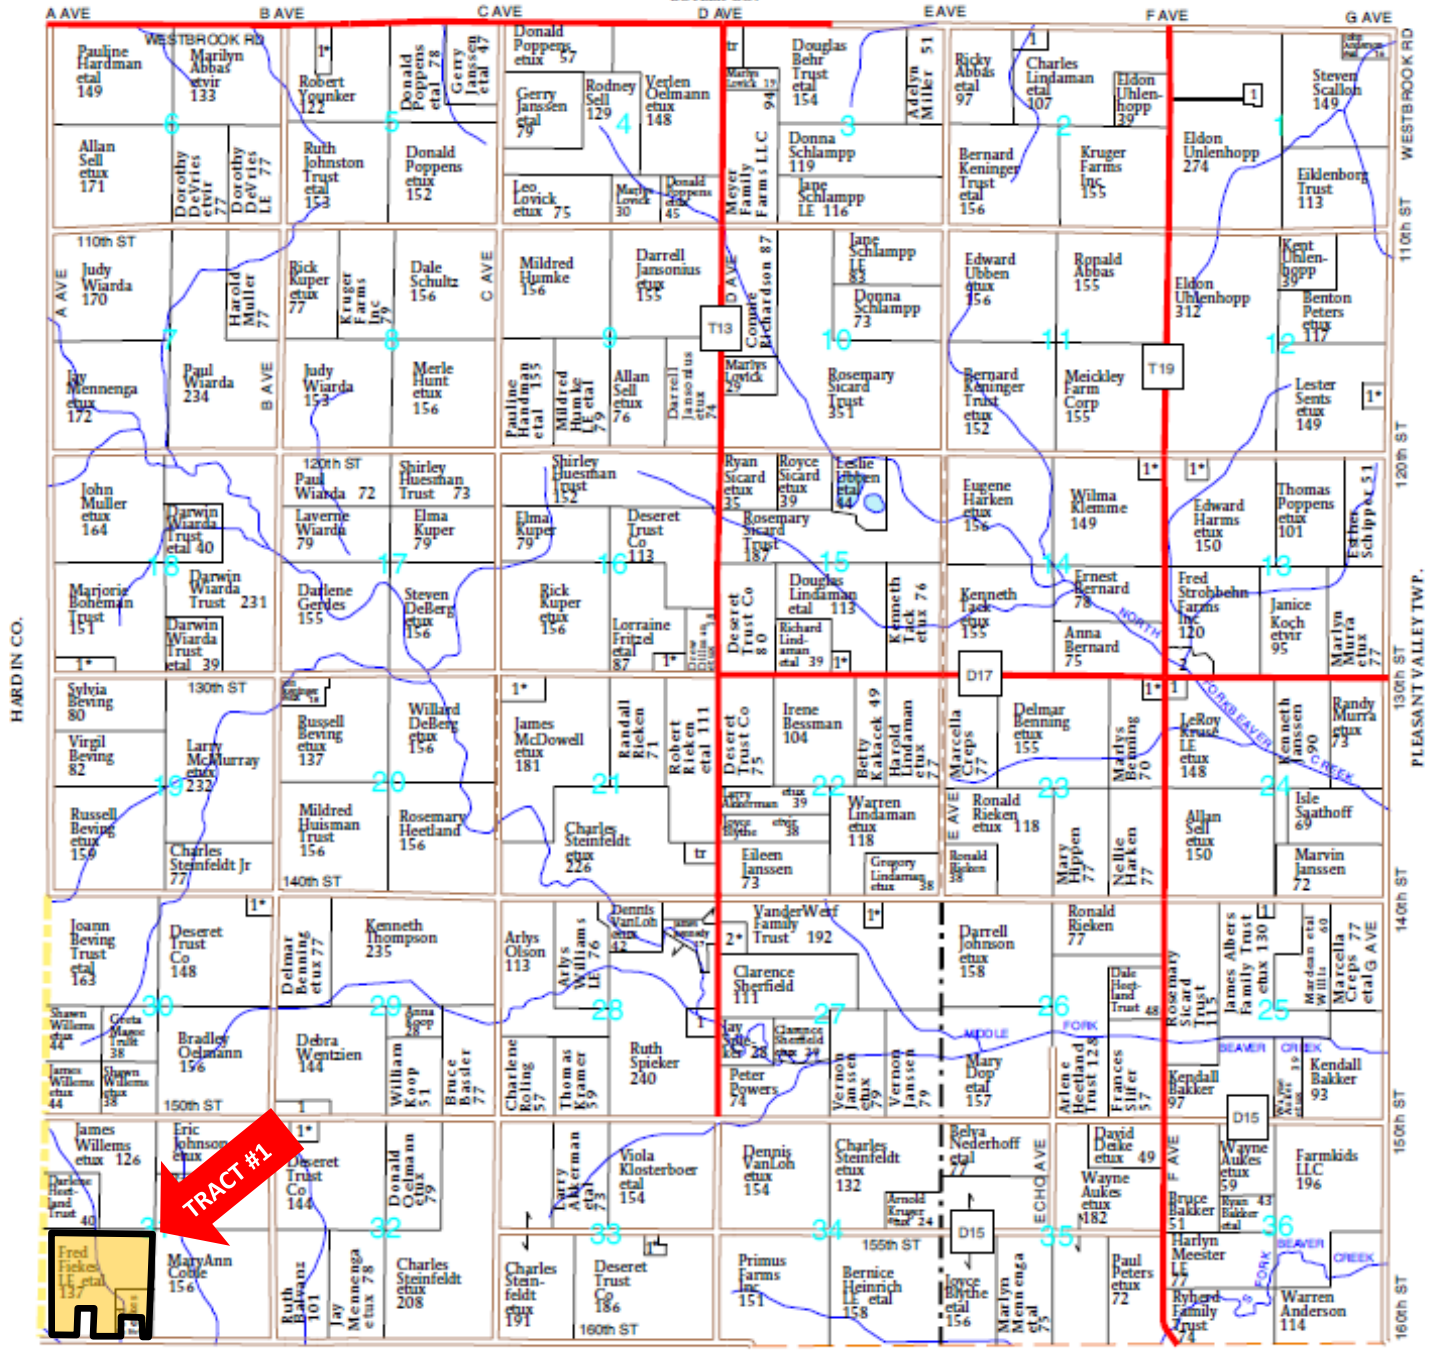

T-89-N

# GERMAN PLAT

R-18-W

(Landowners)  
BUTLER CO.

HARDIN CO.

SHILOH TWP.

\*ALL MAP BOUNDARIES ARE APPROXIMATE.