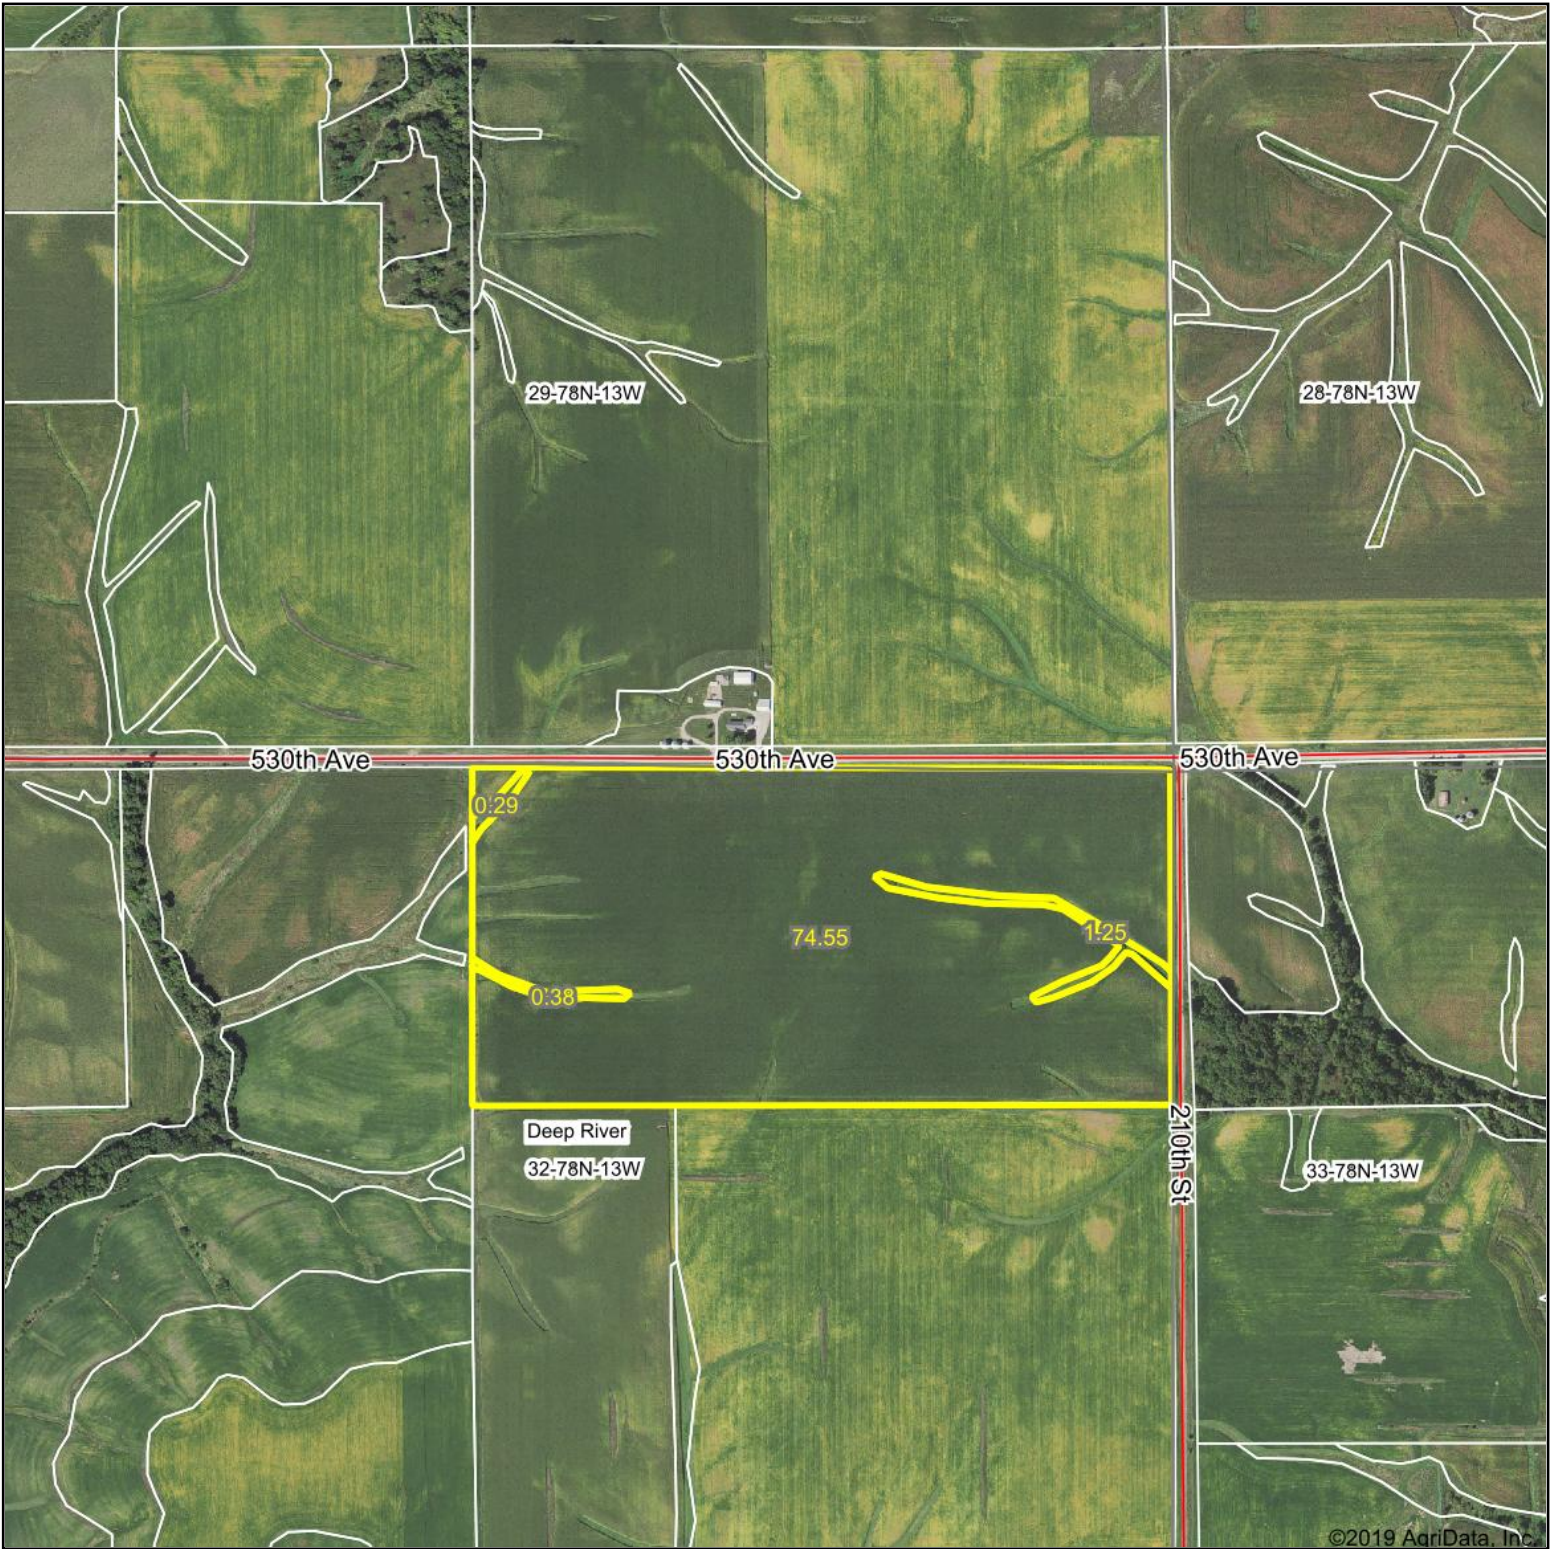

Aerial Map

Map Center: 41° 31' 25.85, -92° 22' 48.24

32-78N-13W
Poweshiek County
Iowa

Maps Provided By:
surety
CUSTOMIZED ONLINE MAPPING
© AgriData, Inc. 2019 www.AgriDataInc.com

10/14/2019