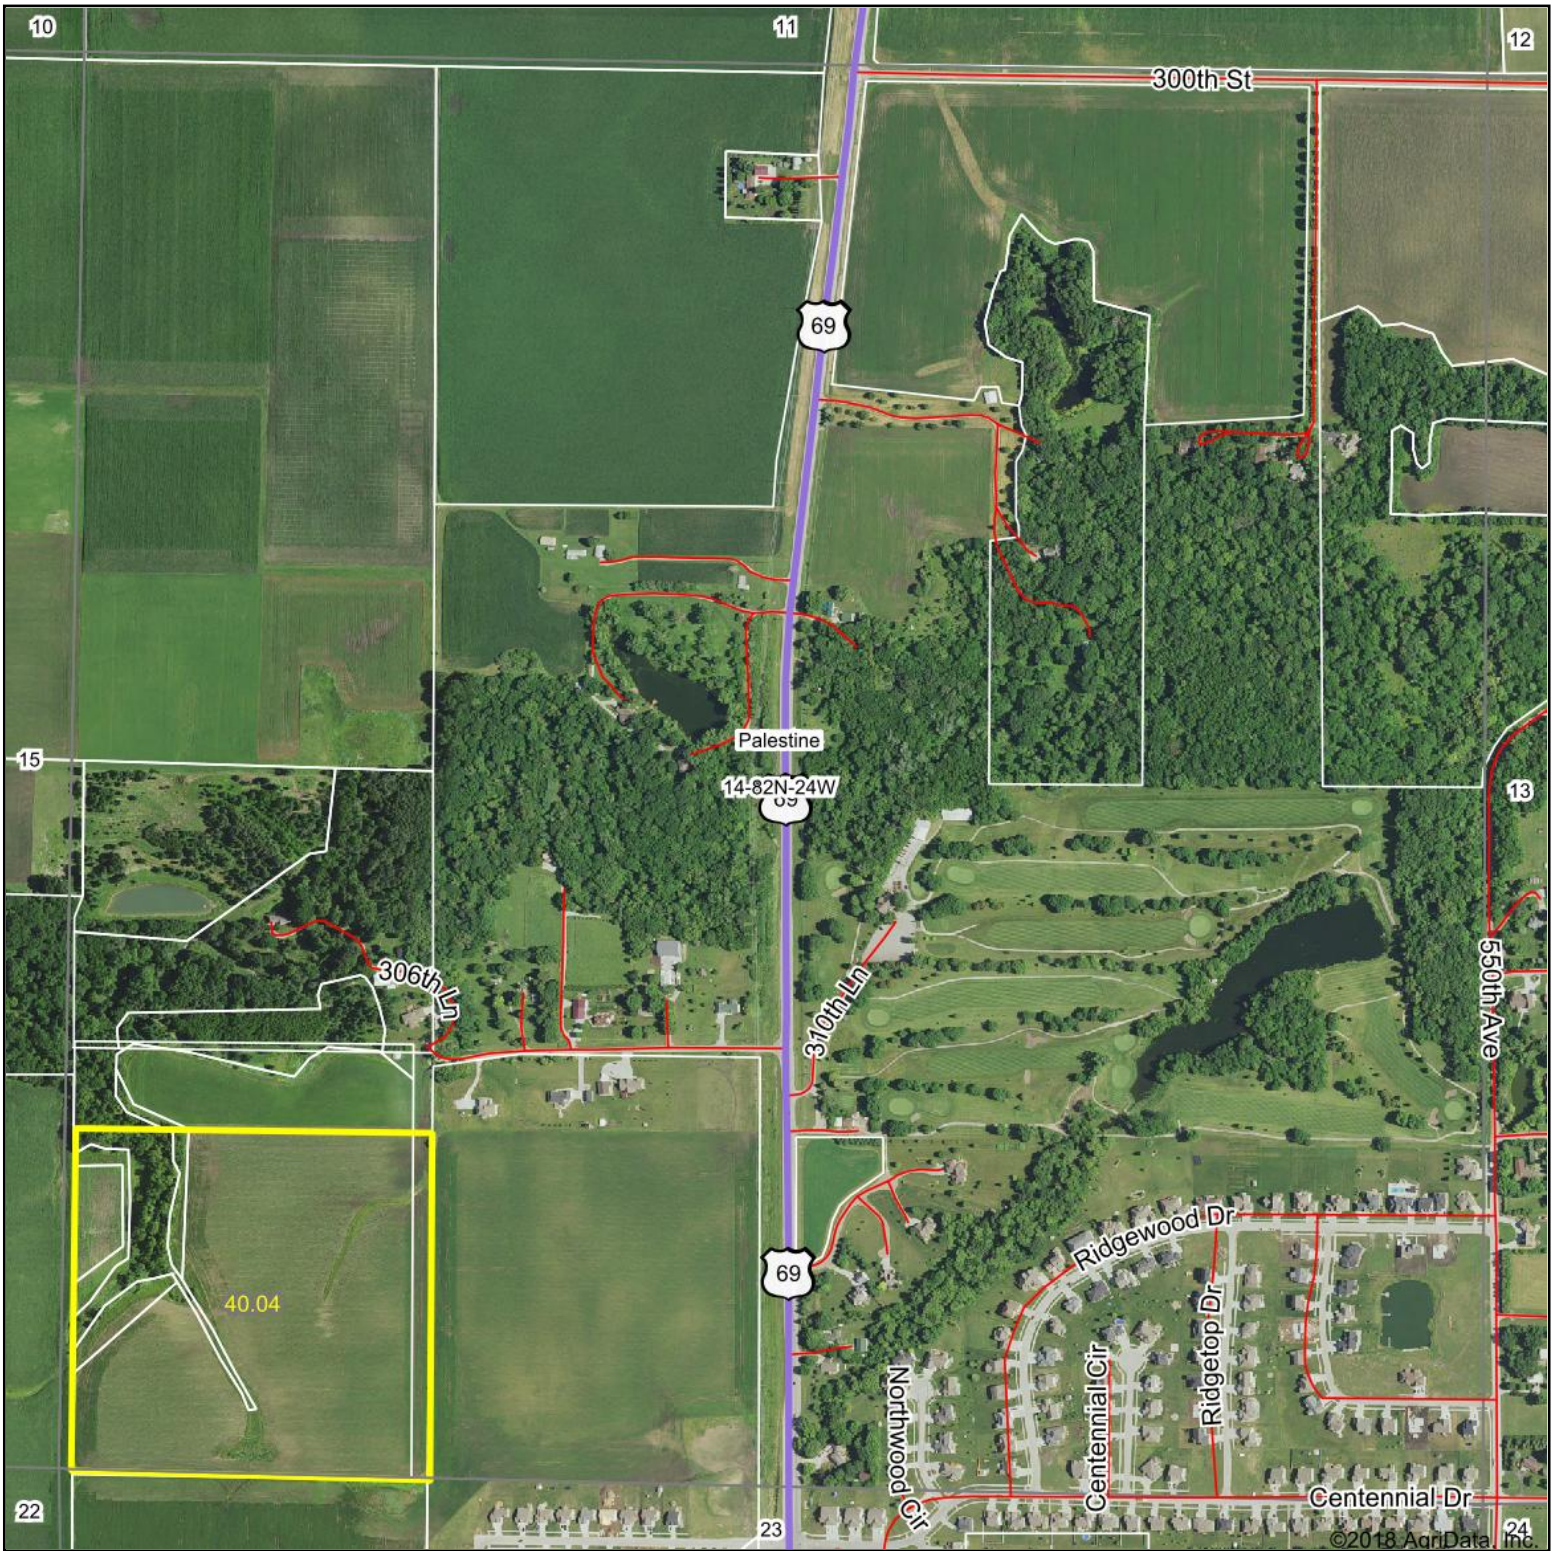

Aerial Map

map center: 41° 54' 50.97, -93° 36' 37.88

Maps Provided By:
surety
CUSTOMIZED ONLINE MAPPING
© Agridata, Inc. 2018 www.AgridataInc.com

14-82N-24W
Story County
Iowa

9/14/2018