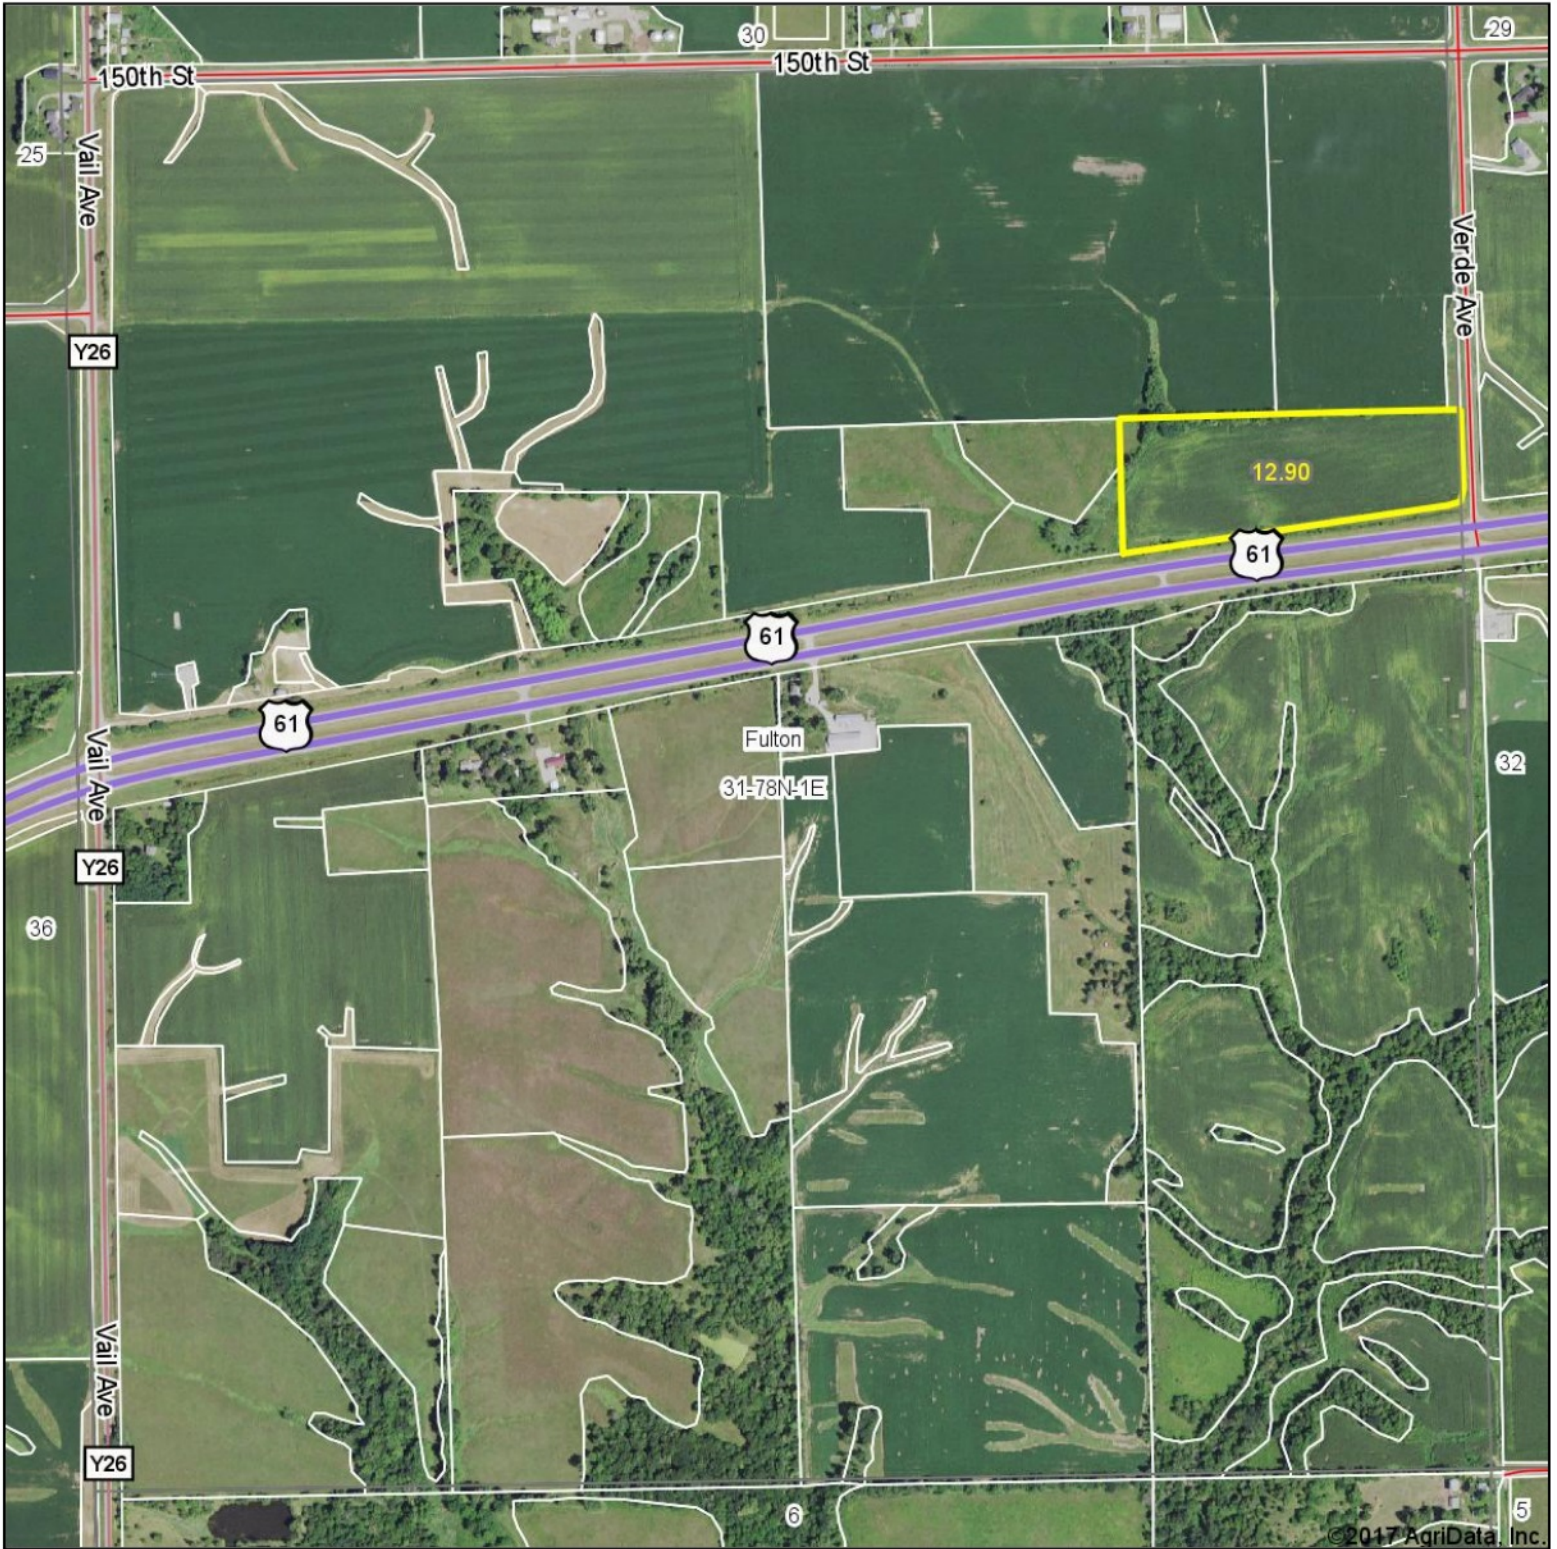

Aerial Map

©2017 AgriData, Inc.

Maps Provided By
surety
CUSTOMIZED ONLINE MAPPING
© AgriData, Inc. 2017 www.AgriDataInc.com

map center: 41° 31' 1.52, -90° 53' 28.82

31-78N-1E
Muscatine County
Iowa

2/14/2017