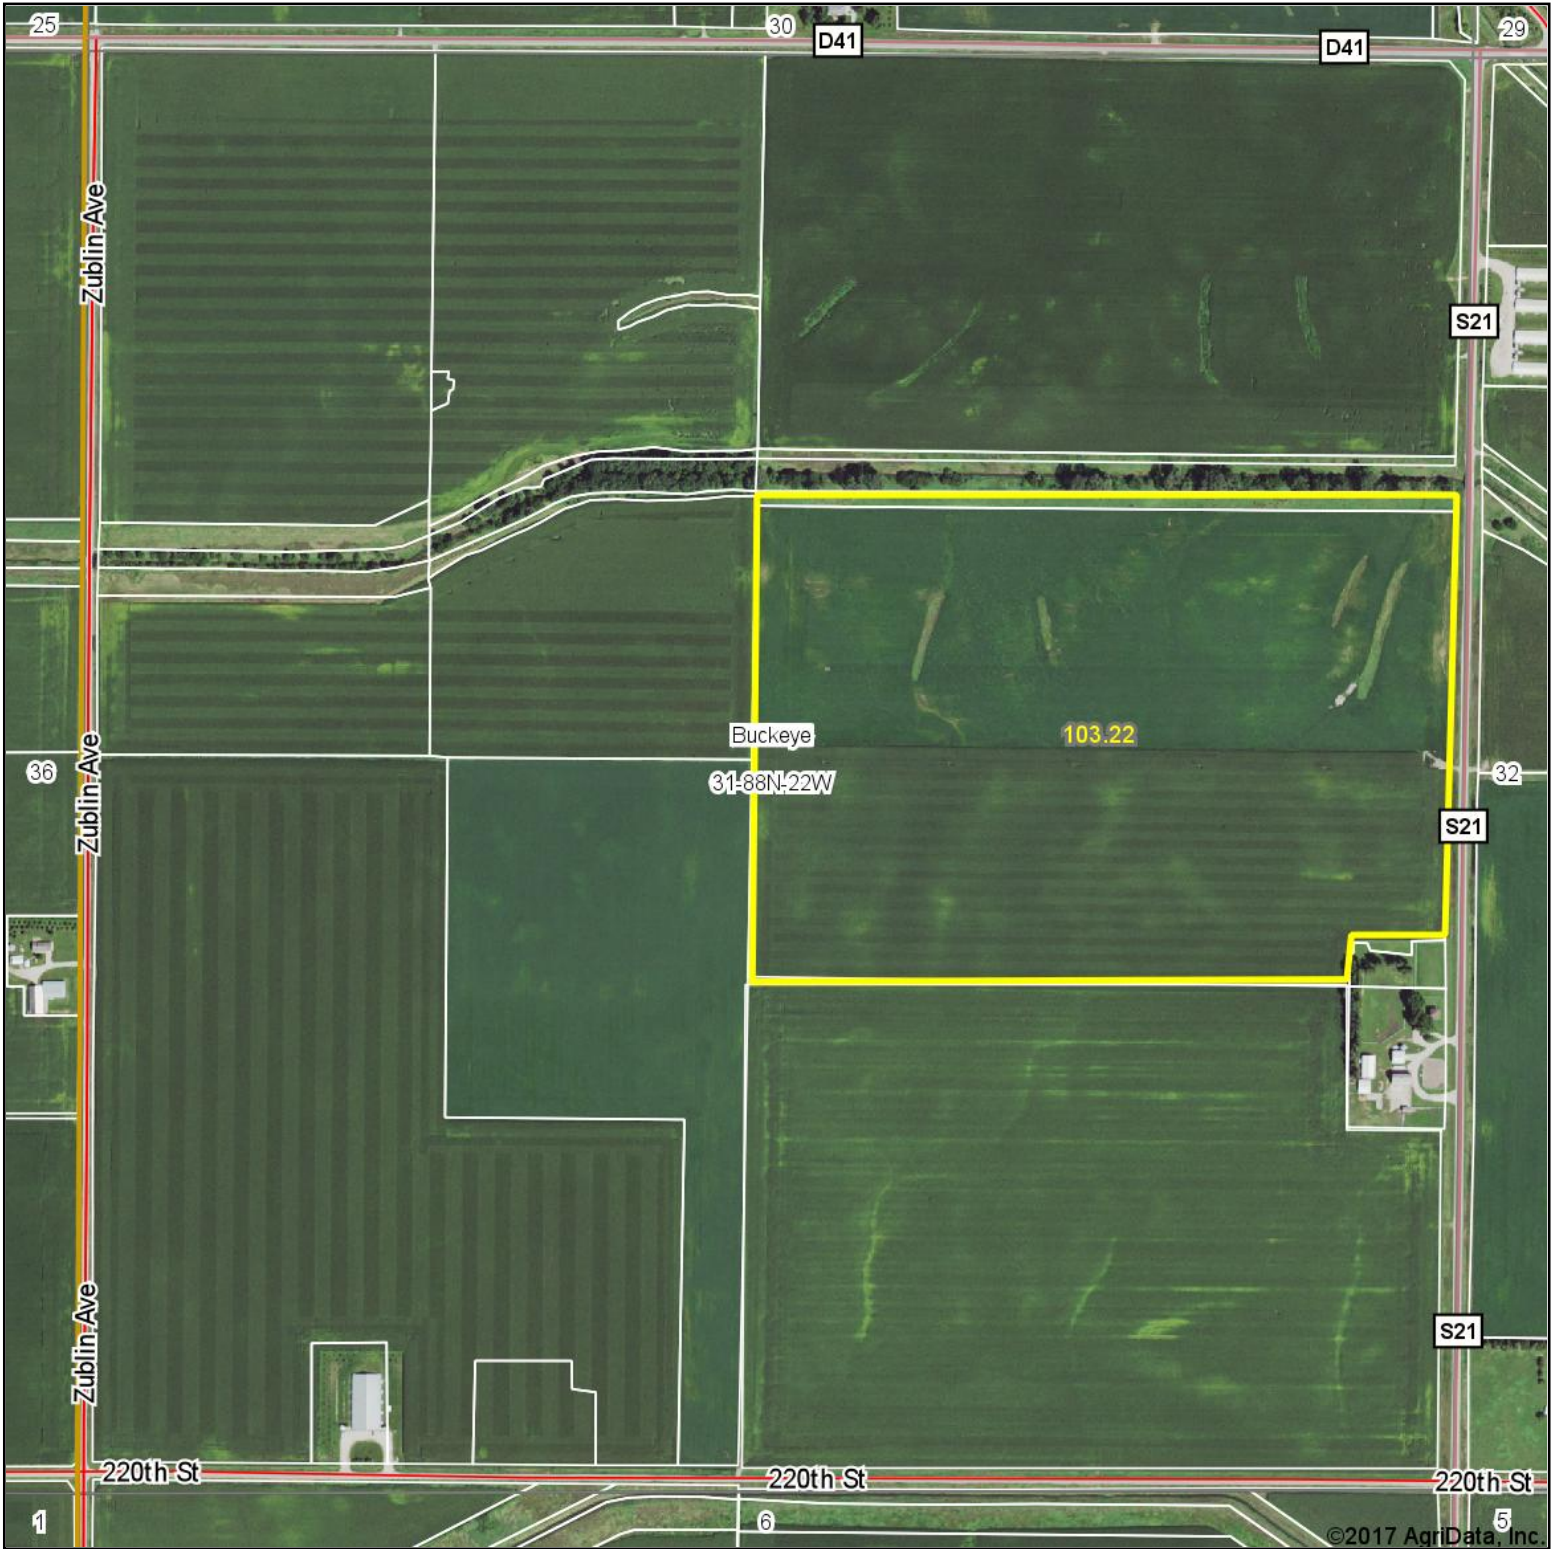

# Aerial Map

©2017 AgriData, Inc.

map center: 42° 23' 26.66, -93° 27' 12.71

**31-88N-22W**  
**Hardin County**  
**Iowa**

6/15/2017