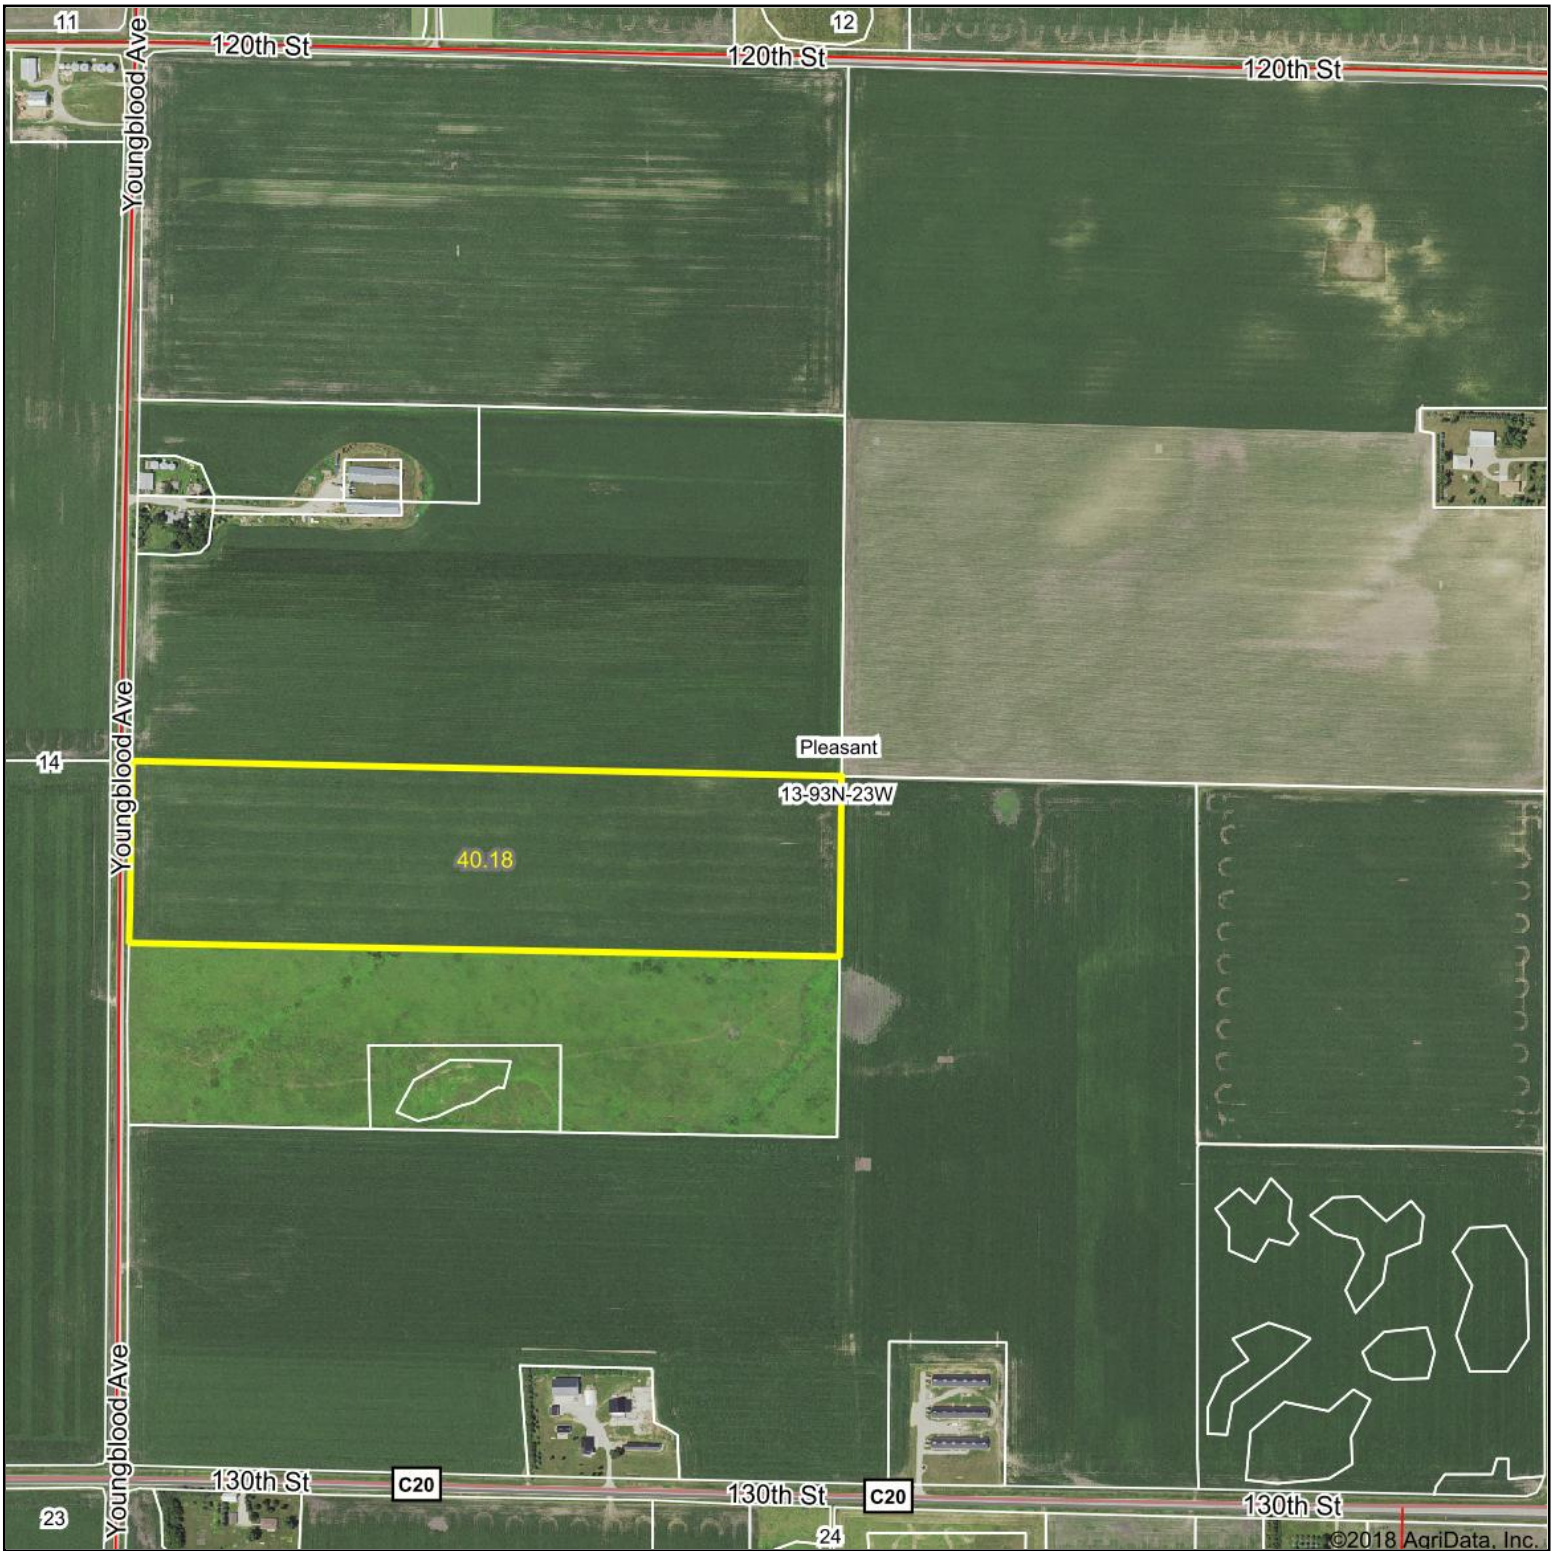

Aerial Map

map center: 42° 52' 13.85, -93° 30' 33.72

13-93N-23W
Wright County
Iowa

11/2/2018