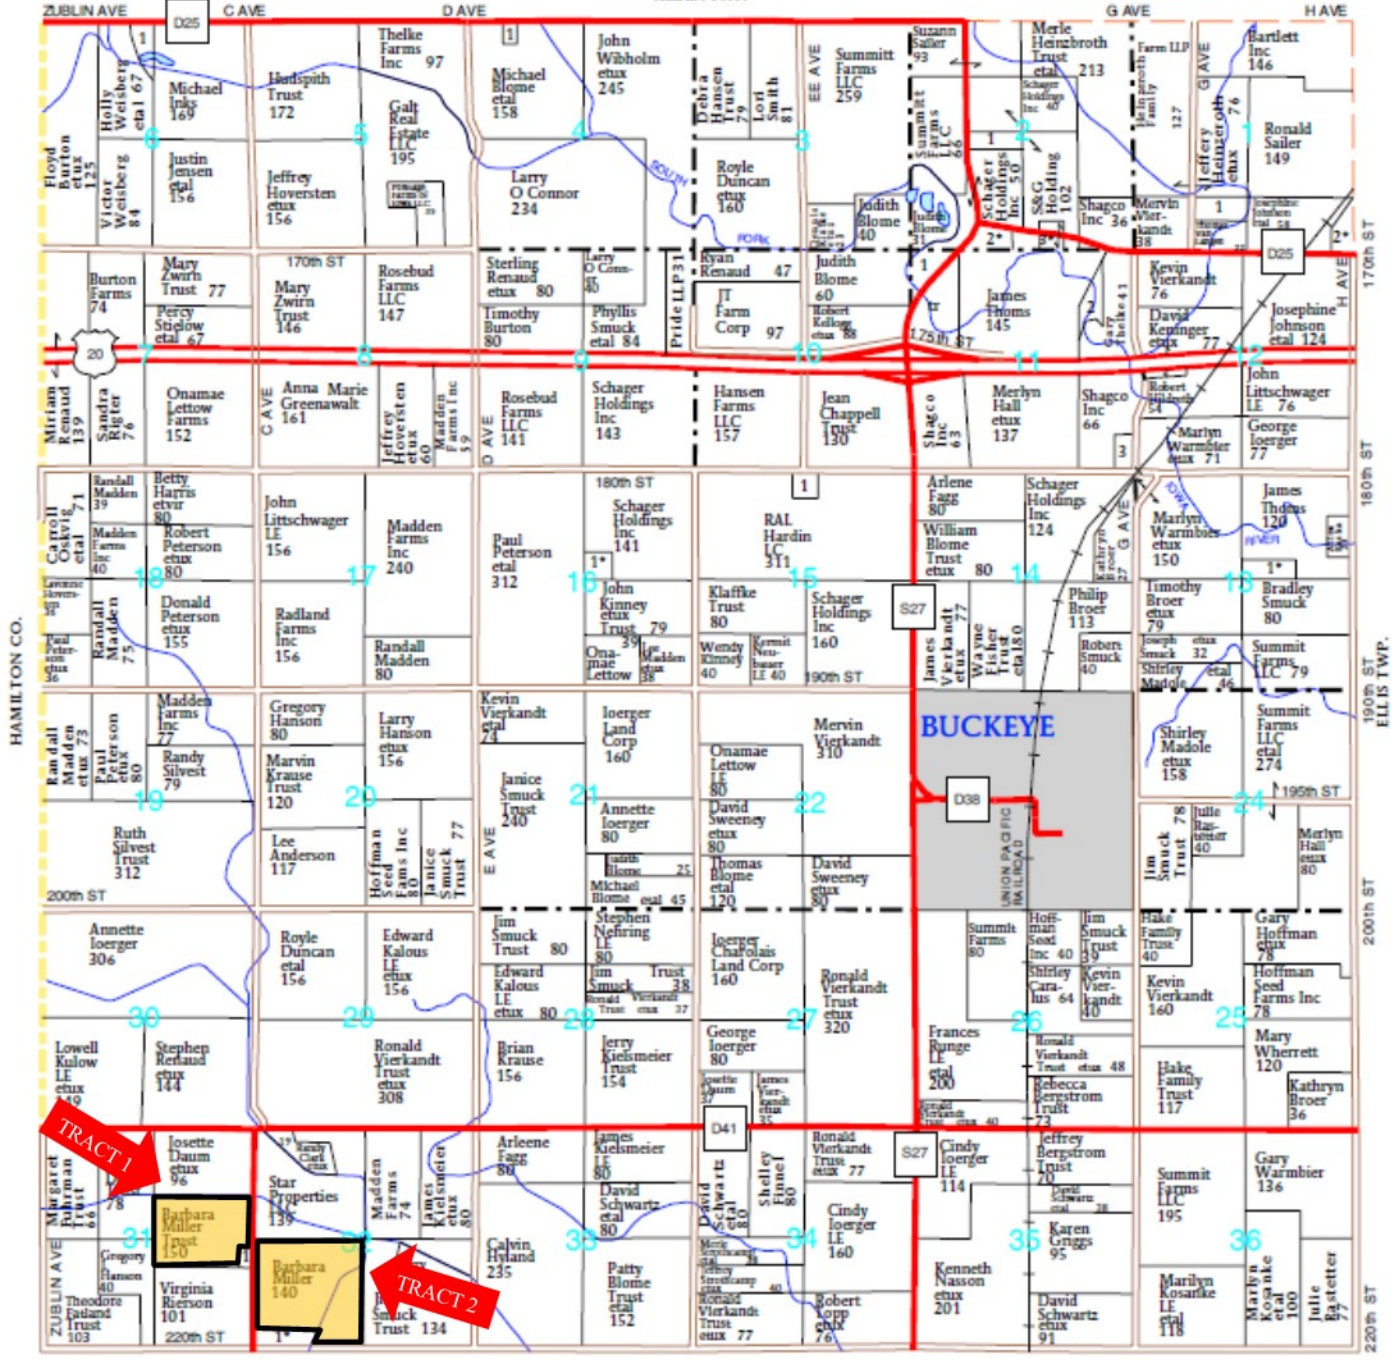

T-88-N

BUCKEYE PLAT

(Landowners)

R-22-W

SHERMAN TWP.