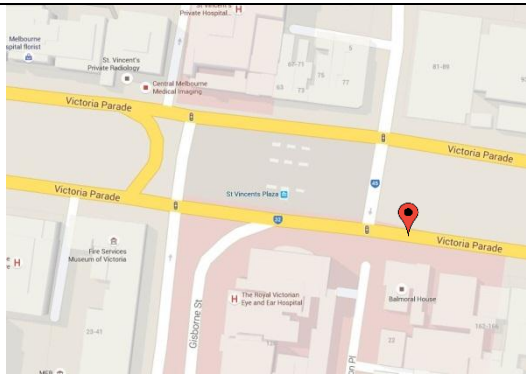

### Alternative travel options:

**St Vincent's Plaza – Box Hill connecting with trains**

**Every 5-10 minutes**

**Key bus stop location: St Vincent's Plaza**

Victoria Parade south side

**12 109**

Not all stops shown

Route	Destination	Last tram - am	First tram - pm
109	to Box Hill	7:35-8:47	2:51-4:06
	to Port Melbourne	7:18-8:33	2:45-3:54

To plan your journey refer to web [yarratrams.com.au](http://yarratrams.com.au)  
twitter @yarratrams  
phone 1800 800 007 (6am-midnight daily)