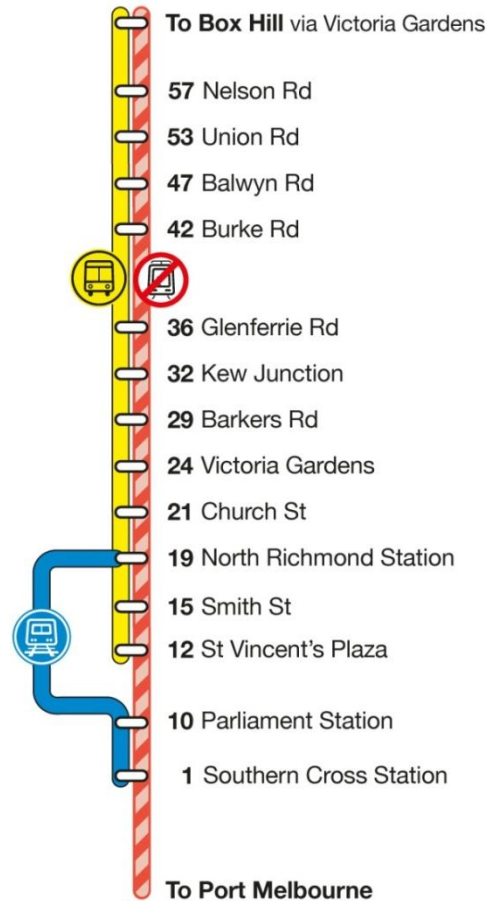

### Alternative travel options:

**St Vincent's Plaza – Box Hill connecting with trains**

**Every 5-10 minutes**

**Key bus stop location: St Vincent's Plaza**

Victoria Parade south side

**12 109**

Not all stops shown

Route	Destination	Last tram - am	First tram - pm
109	to Box Hill	7:35-8:47	2:51-4:06
	to Port Melbourne	7:18-8:33	2:45-3:54

To plan your journey refer to web [yarratrams.com.au](http://yarratrams.com.au)  
twitter @yarratrams  
phone 1800 800 007 (6am-midnight daily)

Route 12&109 Bus CB