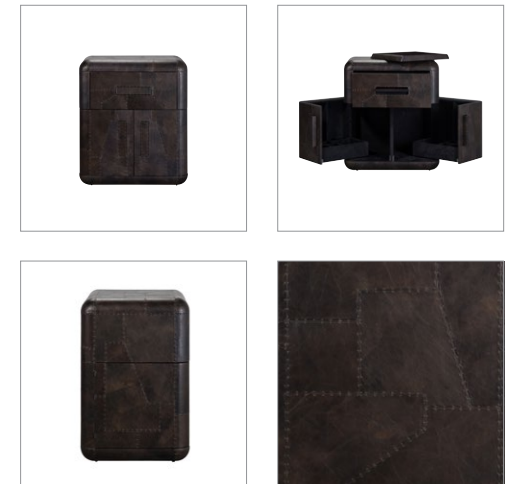

## HUDSON

T-HUD-OC-0010-C

From fighter plane to first class travel, the sensorial Hudson collection is clad in a patchwork skin of black Fury leather, a reinvention of our iconic Spitfire finish. With painstaking craftsmanship, each leather panel is affixed one by one using hand-applied black studs. Aniline dye allows the hide's natural character to come to the surface, creating multi-tonal hues of deep, warm browns and black for a luxuriously worn, vintage look.

OTHER MODELS :

**Hudson  
Tall Bar Cabinet**  
L: 23.6" / 60 cm  
W: 23.6" / 60 cm  
H: 63" / 160 cm

**LINING:** Black Suede

**NO. OF DRAWERS:** 1

See over for more details of the full Hudson collection.

**DIMENSIONS :**

L: 30.7" / 78 cm

W: 23.6" / 60 cm

H: 35.4" / 90 cm

**PRODUCT SHOWN IN :**

Fury Black

PRODUCTS / NEW 2016 / BAR CABINETS & BARS / HUDSON  
FULL COLLECTION

**Hudson  
Coffee Table**  
L: 47.4" / 120 cm  
W: 31.7" / 80 cm  
H: 18.1" / 46 cm