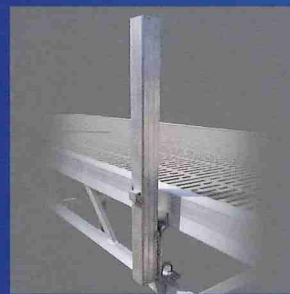

Like the Roll-A-Dock, the Ultra Dock frame is made from tube construction for the ultimate structural support and superior clean lines. It can also be quickly disassembled and tucked away for the winter without taking up a large amount of space.

4' x 8' sundecks available to make platforms and large sun deck.

Decking options include white aluminum and white, beige, or gray ThruFlow.

ALUMINUM

THRUFLOW

UNI DOCK CLAMP

Sections can be connected end-for-end or side-by-side. Wide range of layout options. All sections connect using the Uni dock clamp.

Ultra Dock Ladder

Brackets mount on side or end of Ultra Dock. Four-step straight ladder has three mounting holes and bolts to bracket at a 10-degree angle.

Easy-access
10-degree angle

Ultra Dock Bench Bracket

Bracket mounts on side or end of Ultra Dock. The offset bench slides over the upright.

Classic Dock Pad

4' Triangle
Section

4', 8' or 12'
Ramp

11" Truss
Corner Bumper

30" Bumper
Vertical

30" Bumper
Horizontal