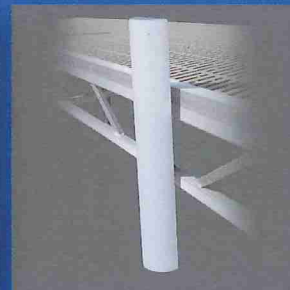

Like the Roll-A-Dock, the Ultra Dock frame is made from tube construction for the ultimate structural support and superior clean lines. It can also be quickly disassembled and tucked away for the winter without taking up a large amount of space.

4' x 8' sundecks available to make platforms and large sun deck.

Decking options include white aluminum and white, beige, or gray ThruFlow.

ALUMINUM

THRUFLOW

UNI DOCK CLAMP

Sections can be connected end-for-end or side-by-side. Wide range of layout options. All sections connect using the Uni dock clamp.

Ultra Dock Ladder

Brackets mount on side or end of Ultra Dock. Four-step straight ladder has three mounting holes and bolts to bracket at a 10-degree angle.

Easy-access
10-degree angle

Ultra Dock Bench Bracket

Bracket mounts on side or end of Ultra Dock. The offset bench slides over the upright.

Classic Dock Pad

4' Triangle
Section

4', 8' or 12'
Ramp

11" Truss
Corner Bumper

30" Bumper
Vertical

30" Bumper
Horizontal