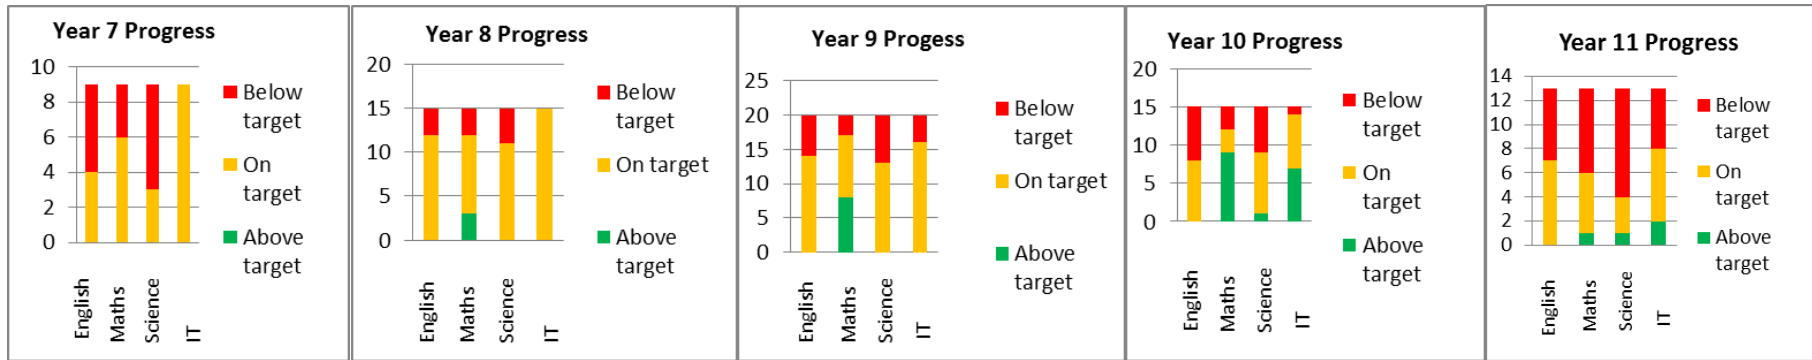

# Lakeside Dashboard 26th February 2018