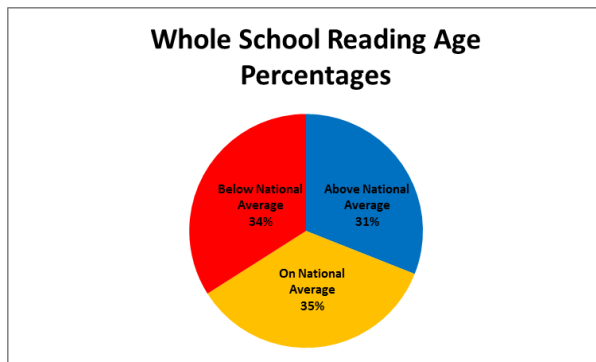

# Lakeside Dashboard 26th February 2018