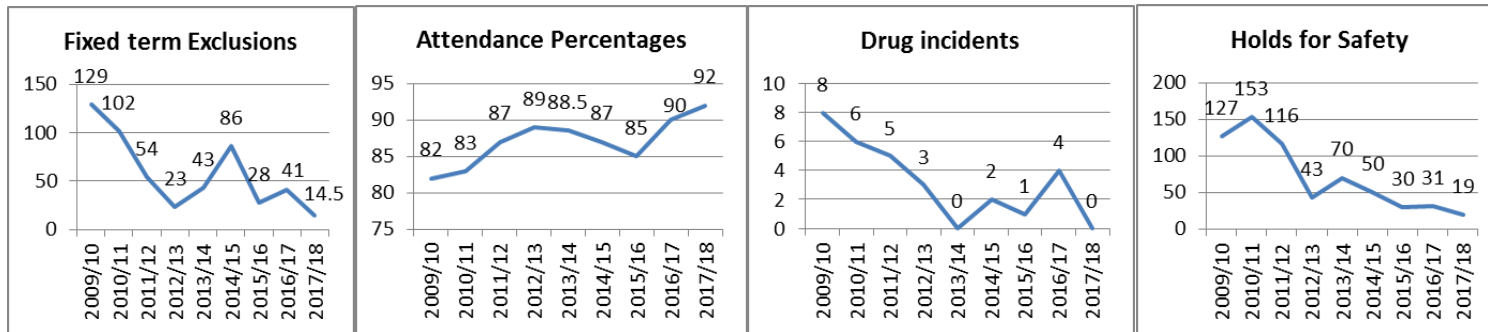

# Lakeside Dashboard 26th February 2018