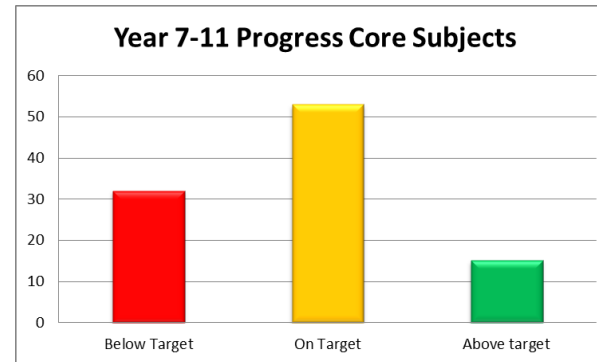

# Lakeside Dashboard 26th February 2018