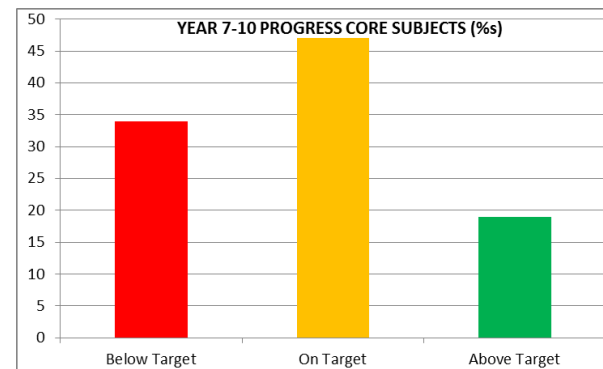

# Lakeside Dashboard 5th May 2019