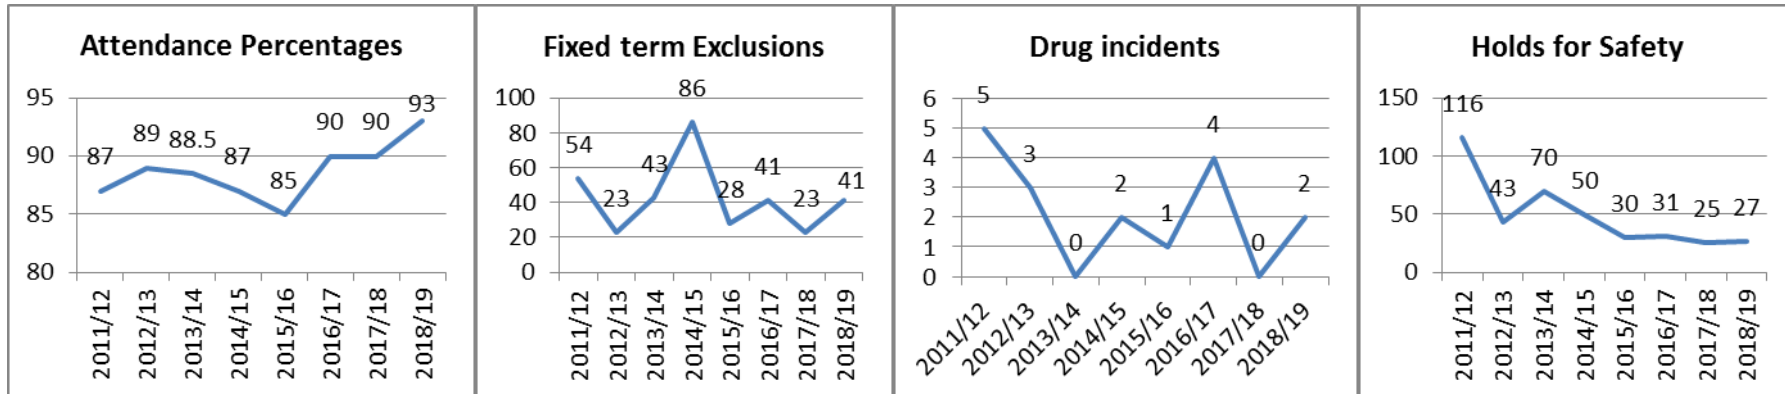

# Lakeside Dashboard 5th May 2019