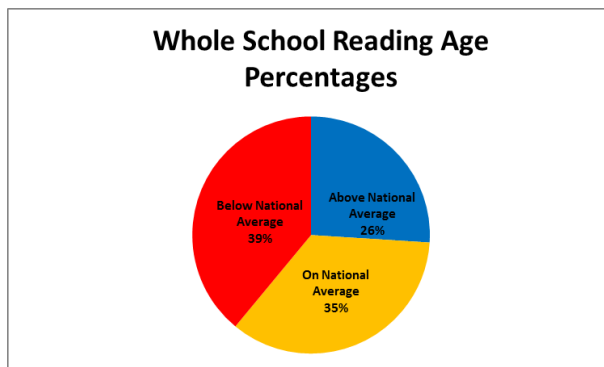

# Lakeside Dashboard 5th May 2019