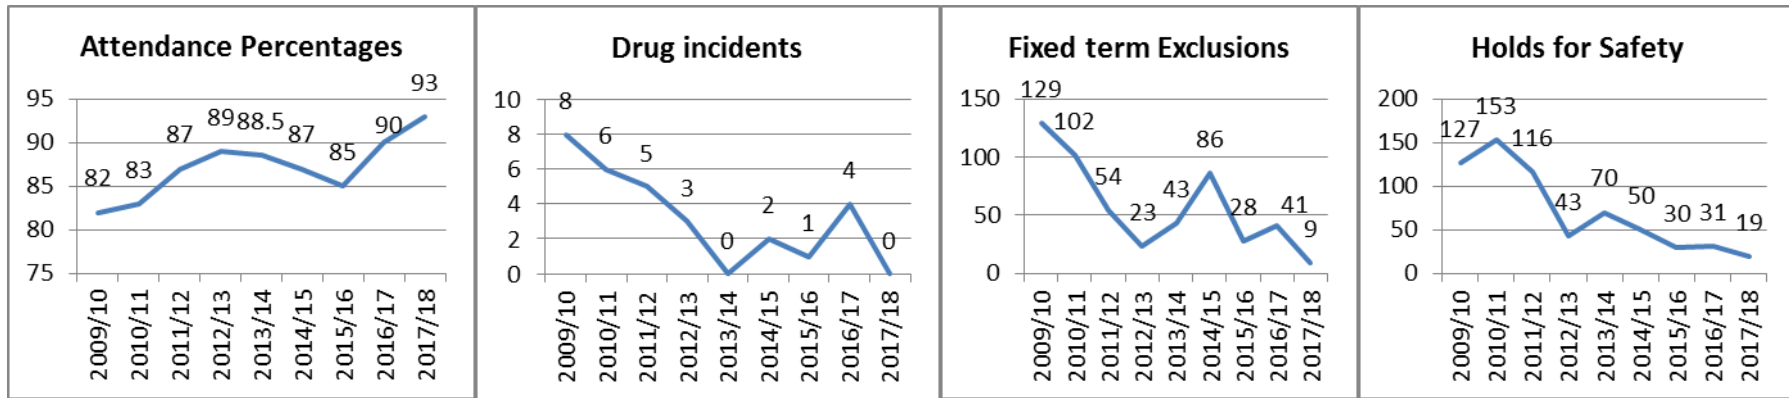

# Lakeside Dashboard 3<sup>rd</sup> May 2018