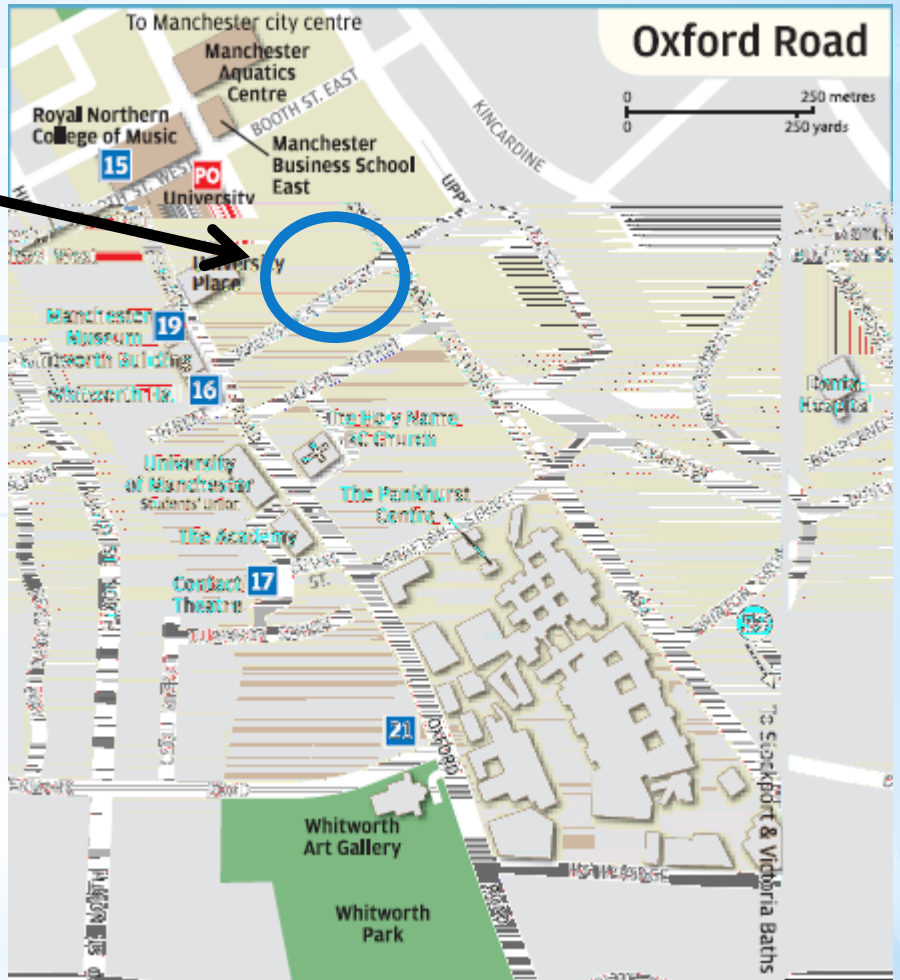

Find us here!

The Visitors Centre
The University of
Manchester
Oxford Road
Manchester
M13 9PL

For detailed travel
advice please see our
website:

<http://www.manchester.ac.uk/discover/maps/>

- ❖ All approach routes to the campus are clearly signposted 'Universities'.
- ❖ Parking can be found at the Aquatics Centre or the far end of Booth Street West.
- ❖ *Sat Nav*: M13 9PL
- ❖ For further transport and location information please visit: <http://www.manchester.ac.uk/aboutus/travel>