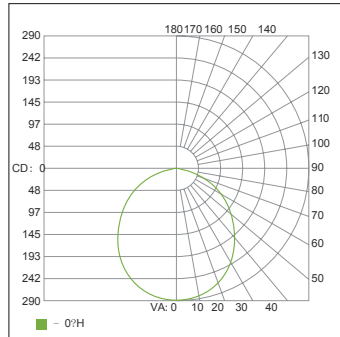

Specification

Application	Ceiling Recessed Mount
Approved Location	Insulated Ceilings and Damp Locations
Beam Angle	120°
CCT with soft glow	3000°K dim to 2200°K 4000°K dim to 3200°K
Certification	cETLus
Class II	Yes
Colour	WH
CRI	90
Dimming	Yes
Dimming Tech	ELV
Input	120V AC, 60Hz, 0.11A
LM79	Yes
LM80	Yes
Lumens	550
Lumens per Watt	61.1
Power Factor	>0.9
Projected Life	70% @ 50,000 hrs
Warranty	3 Years
Wattage	9W

www.ovidlighting.com

Ordering Guide

	Colour Temperature	Trim Finish
Fasti		
	30 : 3000°K 40 : 4000°K	WH : White

Photometry

Fasti: 4" Slim Surface, 3000°K.

Zonal Lumen Summary		
Zone	Lumens %	Luminaire
0-30	22.0	2 9%
0-40	58.7	4 6.9%
0-60	616.6	80.6%
60-90	148.7	19.4%
70-100	0.3	7 .9%
90-120	0	0%
0-90	65.3	1 00%
90-180	0	%
0-180	765.3	100%

Center Beam FC		Beam Width	
3.3ft	26.5 fc	8.7ft	Illuminance at a Distance
6.7ft	6.44 fc	17.7ft	
10.0ft	2.89 fc	26.4ft	
13.3ft	1.63 fc	35.1ft	
16.7ft	1.04 fc	44.0ft	
20.0ft	0.72 fc	52.7ft	

Vert. Spread 105.6