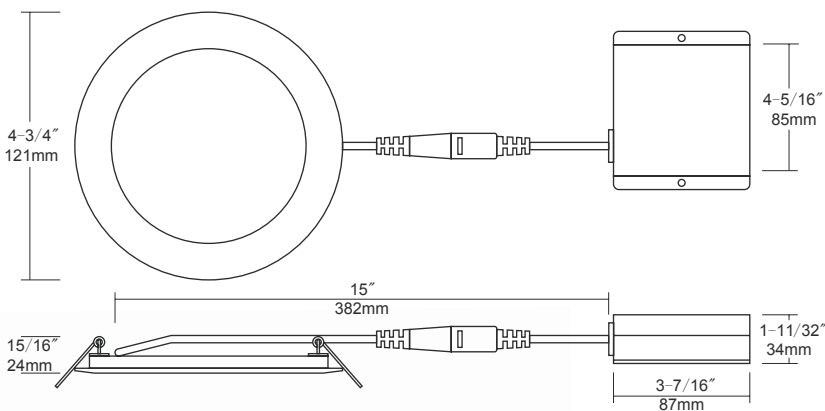

FASTI

4" Recessed LED Downlight
with soft glow technology

Features

- Body**
 Durable airtight aluminum body with etched white polycarbonate diffuser lens for low glare.
- LED Characteristics**
 This general application light fixture features a 9 watt LED module that maintains uniform intensity producing up to 550 lumens; with a typical CRI of 90 and a 50,000 hour life span. Available in 3000K or 4000K color temperature
- Dimming**
 100%-10% dimming capability. This fixture is compatible with industry standard TRIAC/ELV dimmers
- Beam Spread**
 The fixture lens provides 120° beam spread.
- Mounting**
 Includes two spring loaded clips to attach to any ceiling material. The slim profile allows to be mounted under joists or duct work.
- LED Characteristics**
 Extruded aluminum hardwire box with 210mA dimmable class electronic LED driver with 100-135V AC input. Includes an 7" cable from driver to fixture.
- Operating Temperature**
 -20°C ~ 40°C
- Environment**
 Suitable for damp locations. Suitable for insulated ceiling applications.
- 90 CRI**
 90 CRI for near perfect colour rendering.
- Soft Glow**
 Soft glow technology creates an exciting experience for dimming LED Soft glow lets you go from bright functional lighting to warm light
- Light output**
 Closer spectral distribution to incandescent lamps
- Operating Temperature**
 -20°C ~ 40°C
- Environment**
 Suitable for damp locations. Suitable for insulated ceiling applications.
- 90 CRI**
 90 CRI for near perfect colour rendering.

Specification

Application	Ceiling Recessed Mount
Approved Location	Insulated Ceilings and Damp Locations
Beam Angle	120°
CCT with soft glow	3000°K dim to 2200°K 4000°K dim to 3200°K
Certification	cETLus
Class II	Yes
Colour	WH
CRI	90
Dimming	Yes
Dimming Tech	ELV
Input	120V AC, 60Hz, 0.11A
LM79	Yes
LM80	Yes
Lumens	550
Lumens per Watt	61.1
Power Factor	>0.9
Projected Life	70% @ 50,000 hrs
Warranty	3 Years
Wattage	9W