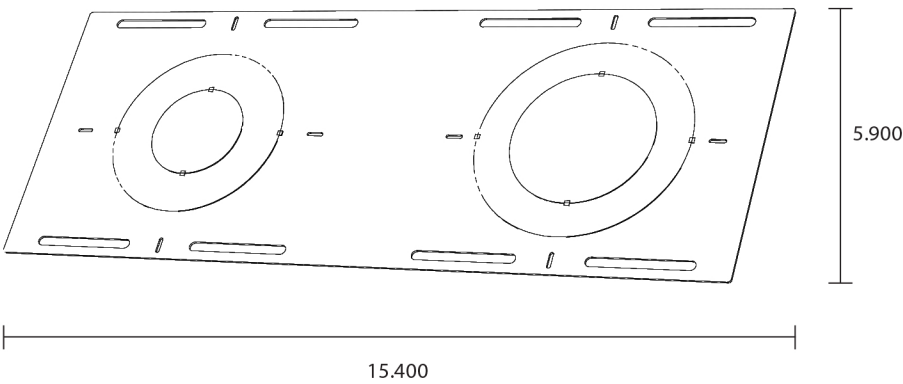

Multi-ferro

Multi size pre-mounting plate Recessed LED Lighting

Features

General

Constructed of galvanized steel, this multi size opening new construction pre-mounting plate is used to mount numerous type of LED light fixtures

Mounting

The plate includes mounting holes and tracks. Visible direction indicators for accurate alignment

Opening sizes

- 4"
- 3.75"
- 2.75"

Compatible with these Ovid lighting products