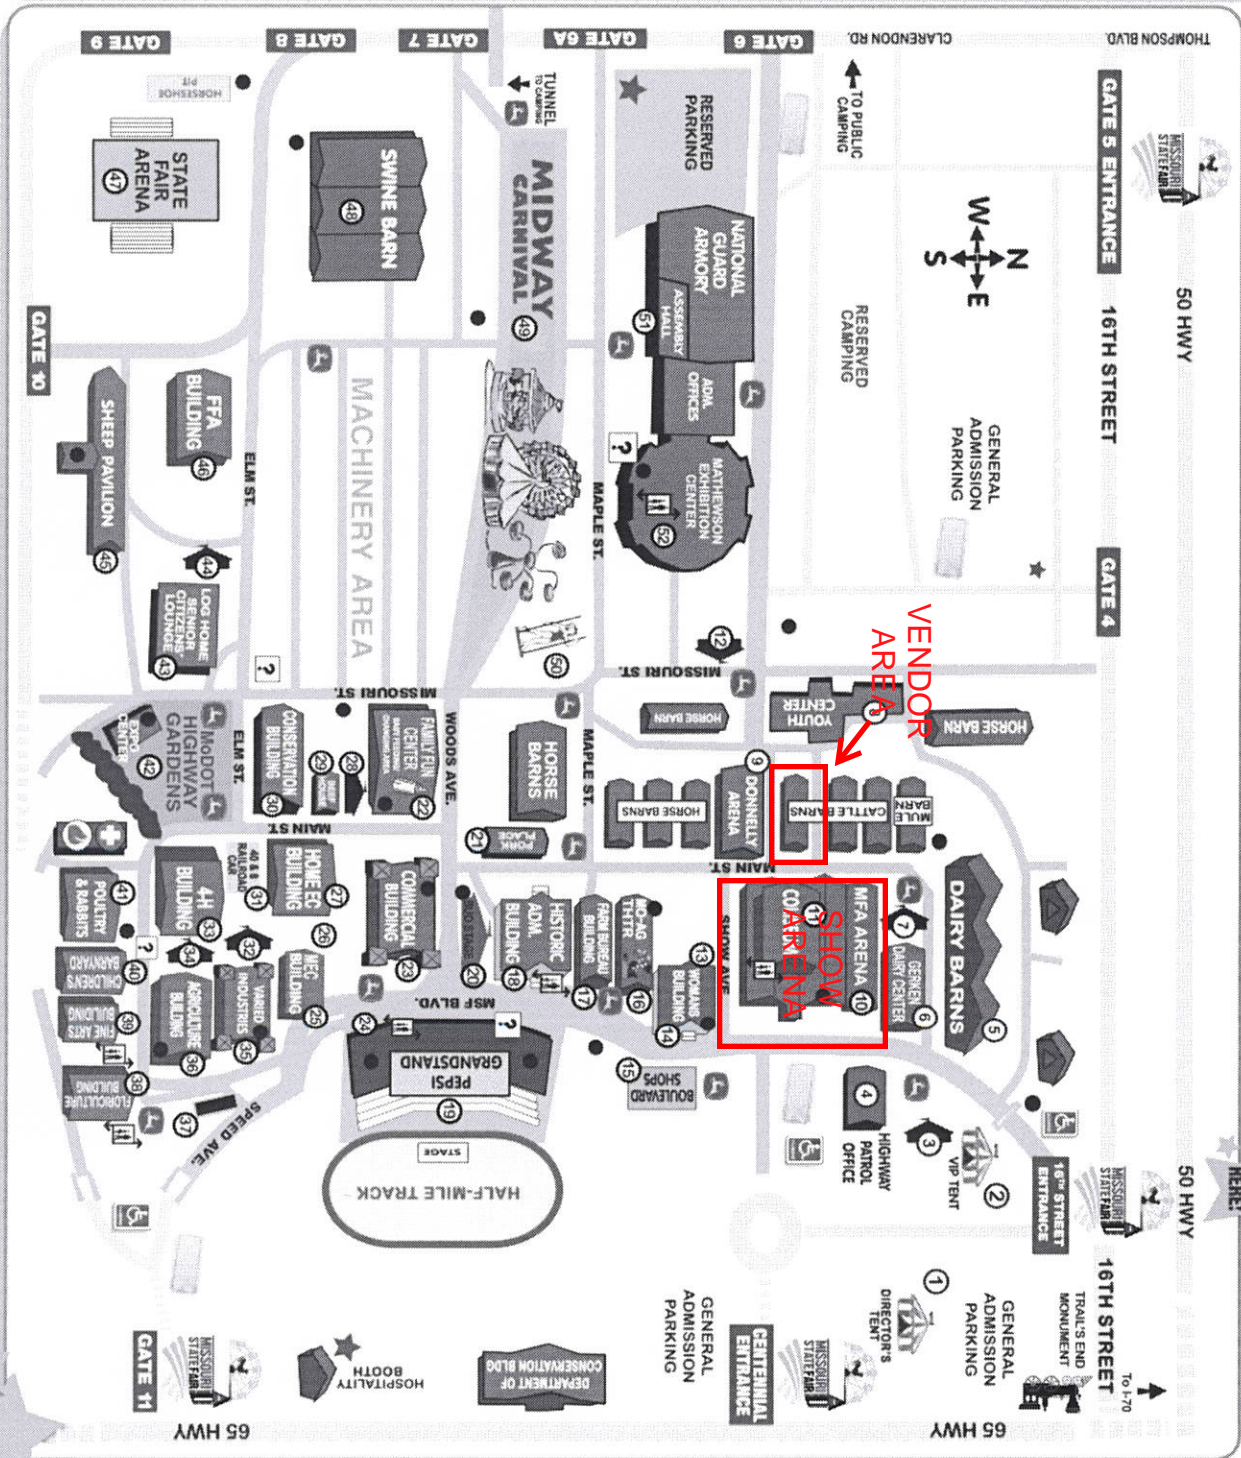

LEGEND

- 1 DIRECTOR'S TENT
- 2 VIP TENT
- 3 HQ RACES
- 4 HIGHWAY PATROL OFFICE
- 5 DAIRY BARNS
- 6 GENKEM DAIRY CENTER
- 7 PETTING ZOO
- 8 DR. TAYLOR WOODS YOUTH CENTER
- 9 DONNELLY ARENA
- 10 WIRA YOUTH CENTER
- 11 COLISEUM
- 12 BLACKSMITH DEMOS
- 13 MUSEUM ENTRANCE
- 14 WOMAN'S BUILDING
- 15 BOULEVARD SHOPS
- 16 NO-AD THEATRE
- 17 FARM BUREAU BUILDING
- 18 HISTORIC ADMINISTRATION BUILDING
- 19 PEPSI GRANDSTAND
- 20 BUTEWEISER STAGE
- 21 PORK PLACE
- 22 FAMILY FUN CENTER
- 23 COMMERCIAL BUILDING
- 24 BOX OFFICE
- 25 MEC BUILDING
- 26 KIDS ZONE
- 27 HOME EC BUILDING
- 28 TOUCHSTONE ENERGY STAGE
- 29 BEEF HOUSE CONSERVATION BUILDING
- 30 40 & 8 RAILROAD CAR
- 31 HIGHWAY PATROL OFFICE
- 32 KIDS STAGE
- 33 4-H BUILDING
- 34 BMX STUNT SHOW
- 35 VARIED INDUSTRIES BUILDING
- 36 AGRICULTURE BUILDING
- 37 FRISCO DISPLAY
- 38 FLORENCE CULTURE BUILDING
- 39 FINE ARTS BUILDING
- 40 CHILDREN'S BARNYARD
- 41 POLITRY & RABBITS
- 42 MODOT HIGHWAY EXPO CENTER
- 43 LOG HOME SENIOR CITIZENS LOUNGE
- 44 DITZFIELD STAGE
- 45 SHEEP PAVILION
- 46 FFA BUILDING STATE FAIR ARENA
- 47 STATE FAIR ARENA
- 48 SWINE BARN
- 49 MIDWAY CARNIVAL
- 50 MAZDA SHIMI CIRCUS
- 51 ASSEMBLY HALL
- 52 MATHEWSON EXHIBITION CENTER

WELCOME TO THE 2016 MISSOURI STATE FAIR

YOU ARE HERE!

THE MISSOURI STATE FAIR RECYCLES!

Look for containers for your plastic and aluminum all around the fairgrounds.

WWW.MOSTATEFAIR.COM