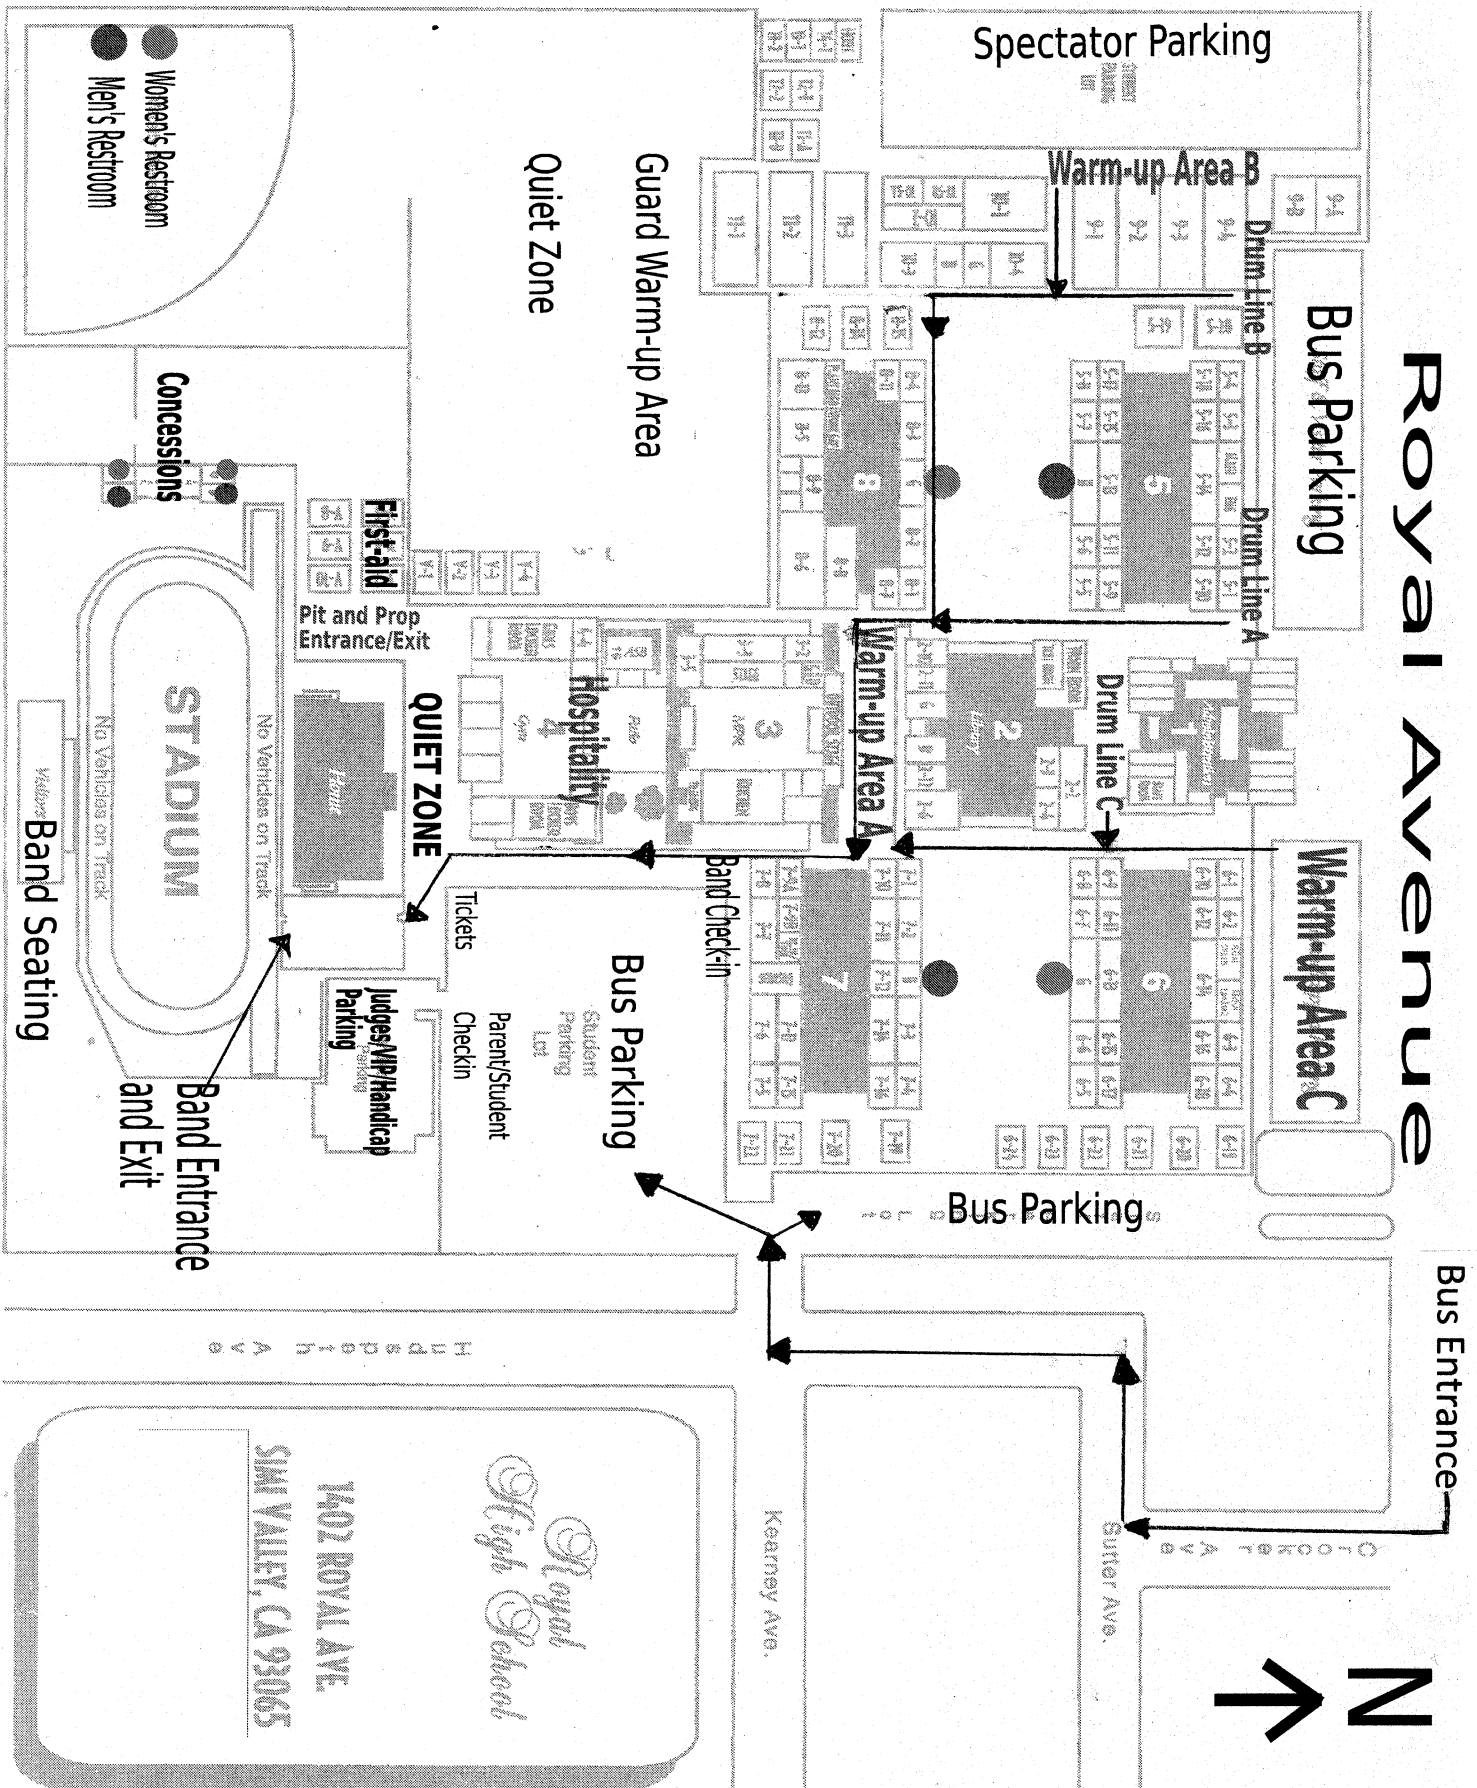

# Royal Avenue

  
**1402 ROYAL AVE**  
**SIM VALLEY, CA 93065**