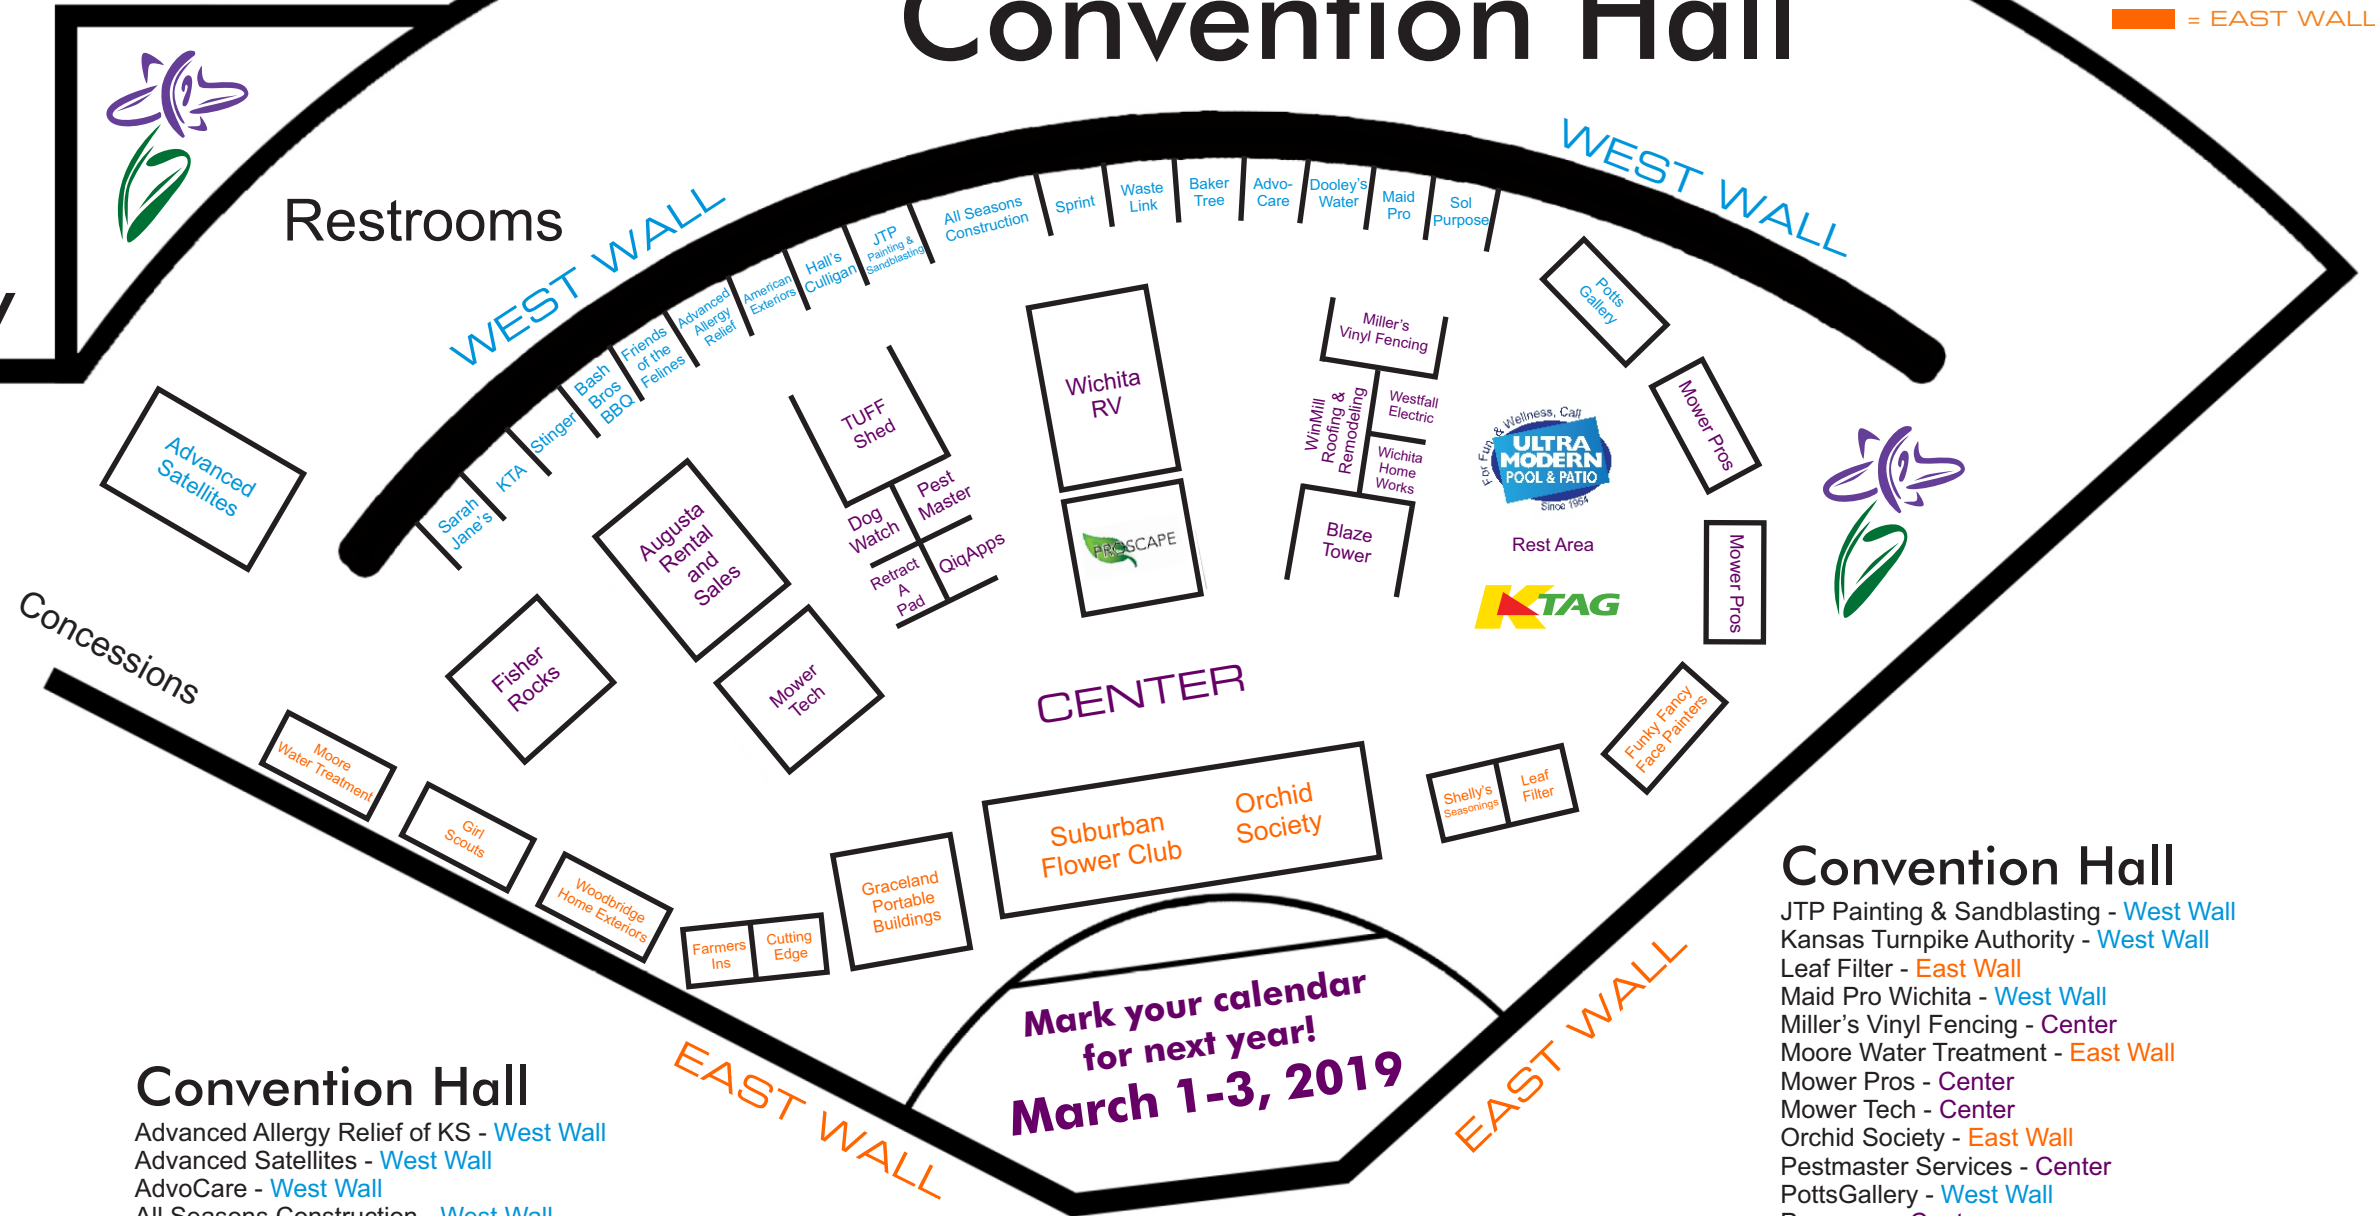

CENTURY II - CONVENTION CENTER

Fri 11a-8p | Sat 9a-7p | Sun 11a-5p

WEST WALL
CENTER
EAST WALL

Connecting Lobby

Connecting Lobby

- 321 Kawasaki
- Another Look
- Creative Garden & Gifts
- Handy Andy
- Koelzer Bee Farm
- Patton Termite & Pest Control
- Professional Landscaping Services - Feature Garden
- Siegel Keith Artistry
- U Buildit - Wichita

Convention Hall

Convention Hall

- Advanced Allergy Relief of KS - West Wall
- Advanced Satellites - West Wall
- AdvoCare - West Wall
- All Seasons Construction - West Wall
- American Exteriors - West Wall
- Augusta Rental & Sales - Center
- Baker Tree Service - West Wall
- Bash Brothers BBQ - West Wall
- Blaze Tower - Center
- Cutting Edge Concrete Cutting - East Wall
- DogWatch Hidden Fence - Center
- Dooley's Water & Energy - West Wall
- Farmers Insurance - East Wall
- Fisher Rocks - Center
- Friends of the Felines - West Wall
- Funky Fancy Face Painters - East Wall
- Girl Scout Troop 40073 - East Wall
- Graceland Portable Buildings - East Wall
- Hall's Culligan Water - West Wall

Convention Hall

- JTP Painting & Sandblasting - West Wall
- Kansas Turnpike Authority - West Wall
- Leaf Filter - East Wall
- Maid Pro Wichita - West Wall
- Miller's Vinyl Fencing - Center
- Moore Water Treatment - East Wall
- Mower Pros - Center
- Mower Tech - Center
- Orchid Society - East Wall
- Pestmaster Services - Center
- PottsGallery - West Wall
- Proscape - Center
- Qiqapps - Center
- Retract-A-Pad - Center
- Sarah Jane's - West Wall
- Shelly's Seasonings - East Wall
- Sol Purpose Renewable Energy Solutions - West Wall
- Sprint - West Wall
- Stinger - West Wall
- Suburban Flower Club - East Wall
- Tuff Shed - Center
- Ultra Modern Pool & Patio - Center
- Waste Link - West Wall
- Westfall Electric - Center
- Wichita Home Works - Center
- Wichita RV, Inc - Center
- WinMill Roofing & Remodeling - Center
- Woodbridge Home Exteriors - East Wall