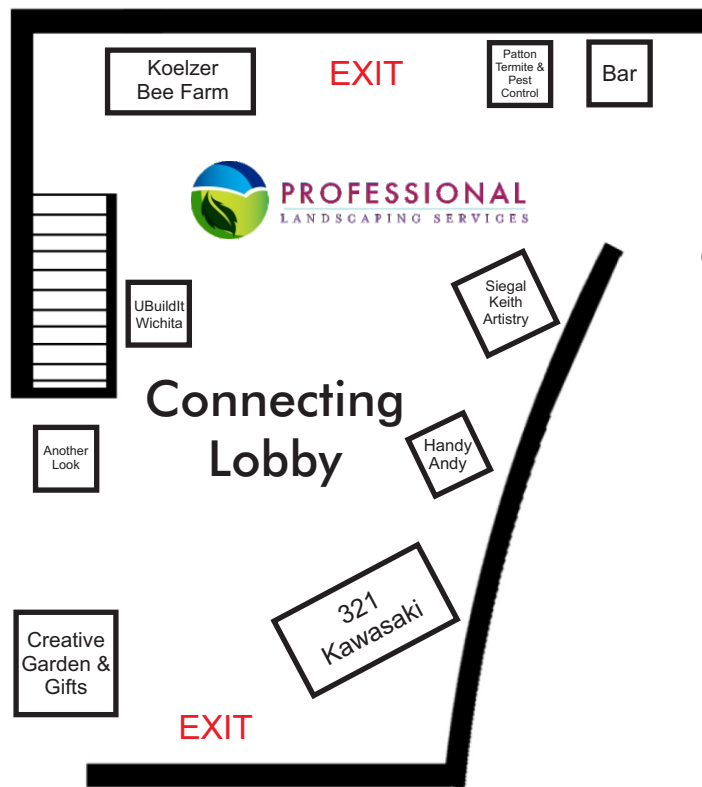

CENTURY II - CONVENTION CENTER

Fri 11a-8p | Sat 9a-7p | Sun 11a-5p

WEST WALL
CENTER
EAST WALL

Connecting Lobby

Connecting Lobby

- 321 Kawasaki
- Another Look
- Creative Garden & Gifts
- Handy Andy
- Koelzer Bee Farm
- Patton Termite & Pest Control
- Professional Landscaping Services - Feature Garden
- Siegel Keith Artistry
- U Buildit - Wichita

Convention Hall

Convention Hall

- Advanced Allergy Relief of KS - West Wall
- Advanced Satellites - West Wall
- AdvoCare - West Wall
- All Seasons Construction - West Wall
- American Exteriors - West Wall
- Augusta Rental & Sales - Center
- Baker Tree Service - West Wall
- Bash Brothers BBQ - West Wall
- Blaze Tower - Center
- Cutting Edge Concrete Cutting - East Wall
- DogWatch Hidden Fence - Center
- Dooley's Water & Energy - West Wall
- Farmers Insurance - East Wall
- Fisher Rocks - Center
- Friends of the Felines - West Wall
- Funky Fancy Face Painters - East Wall
- Girl Scout Troop 40073 - East Wall
- Graceland Portable Buildings - East Wall
- Hall's Culligan Water - West Wall

Convention Hall

- JTP Painting & Sandblasting - West Wall
- Kansas Turnpike Authority - West Wall
- Leaf Filter - East Wall
- Maid Pro Wichita - West Wall
- Miller's Vinyl Fencing - Center
- Moore Water Treatment - East Wall
- Mower Pros - Center
- Mower Tech - Center
- Orchid Society - East Wall
- Pestmaster Services - Center
- PottsGallery - West Wall
- Proscape - Center
- Qiqapps - Center
- Retract-A-Pad - Center
- Sarah Jane's - West Wall
- Shelly's Seasonings - East Wall
- Sol Purpose Renewable Energy Solutions - West Wall
- Sprint - West Wall
- Stinger - West Wall
- Suburban Flower Club - East Wall
- Tuff Shed - Center
- Ultra Modern Pool & Patio - Center
- Waste Link - West Wall
- Westfall Electric - Center
- Wichita Home Works - Center
- Wichita RV, Inc - Center
- WinMill Roofing & Remodeling - Center
- Woodbridge Home Exteriors - East Wall