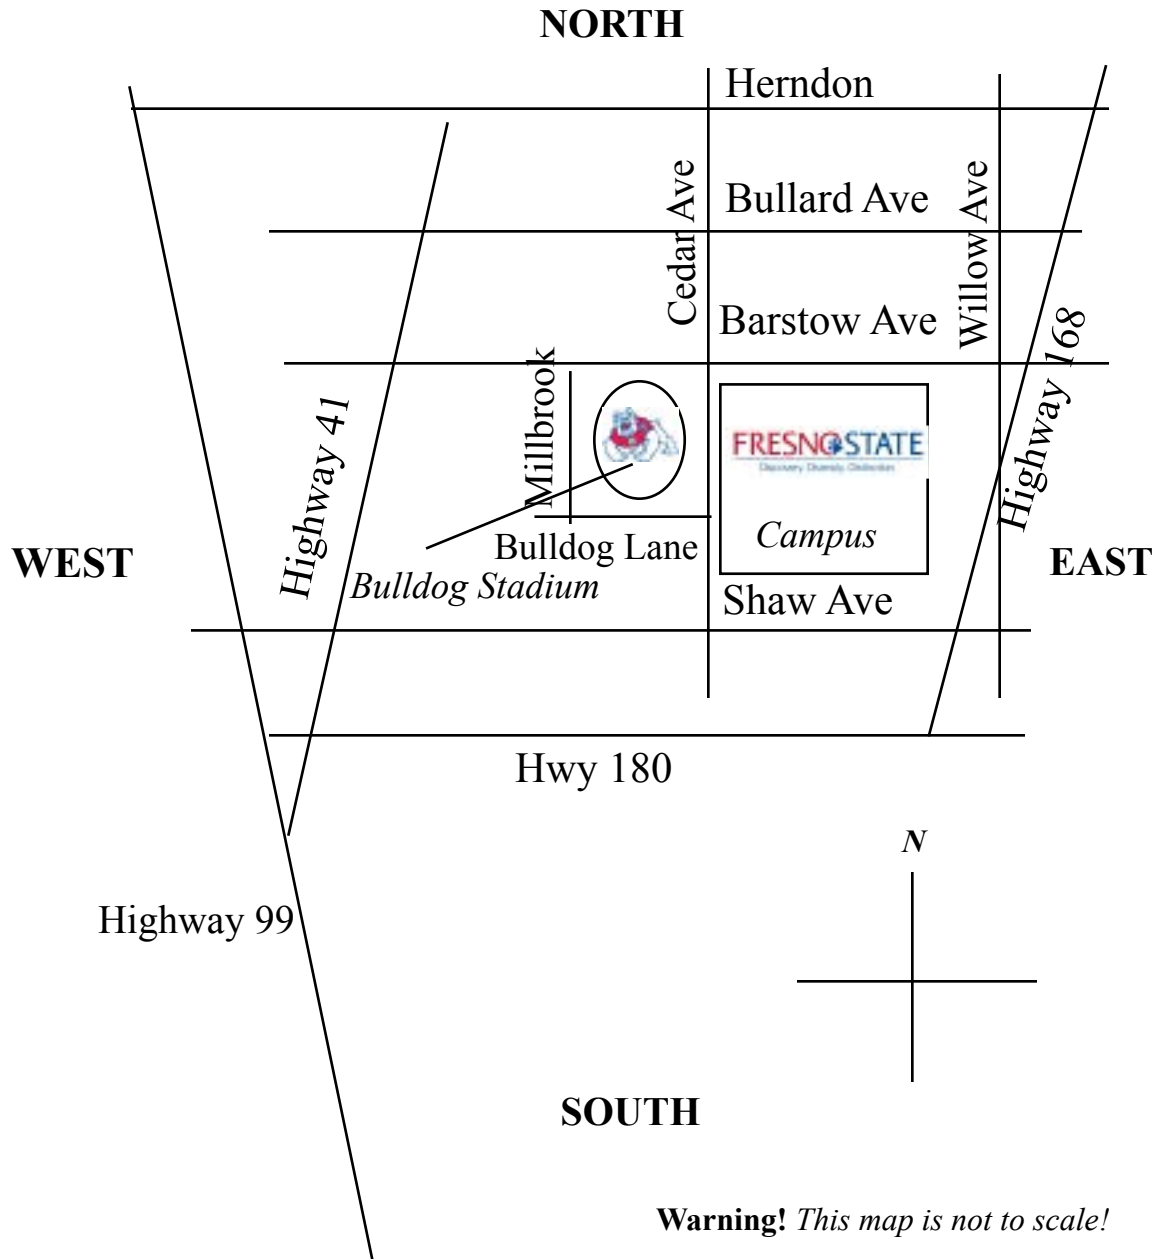

Map To Campus

Warning! This map is not to scale!

Sierra Cup Classic

Directions to Bulldog Stadium from the South:

- 1) Interstate 5 north
- 2) Highway 99 north
- 3) Take the 41 north (approx. 2.5 mile)
- 4) Take 180 East (approx. 1 mile)
- 5) Take 168 East (approx. 5 mile)
- 6) Take Bullard Exit, turn left at signal to Cedar Ave
- 7) Turn Left on Cedar Ave
- 8) Bands assigned to Red Lot Parking
turn into Red lot off Cedar
- Bands assigned to White Lot Parking
turn right on Bulldog Lane
turn right on Millbrook
BUSES PARK ON MILLBROOK

- 9) Please Park as instructed

Directions to Bulldog Stadium from the North:

- 1) Highway 99 south
- 2) Continue on Hwy 99 to the 180 East
- 3) Take 180 Est (approx. 2.5)
- 4) Take 168 East (approx. 5 mile)
- 6) Take Bullard Exit, turn left at signal to Cedar Ave
- 7) Turn Left on Cedar Ave
- 8) Bands assigned to Red Lot Parking
turn into Red Lot off Cedar
- Bands assigned to White Lot Parking
turn right on Bulldog Lane
turn right on Millbrook
BUSES PARK ON MILLBROOK