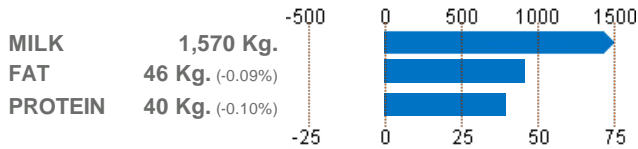

## PRODUCTION

Reliability: 90% Daughters: 41 Herds: 33

## AUXILIARY TRAITS

PRODUCTIVE LIFE	120	(Reliab. 45.00%)
S.C.S.	112	(Reliab. 85.00%)
OPEN DAYS	100	(Reliab. 69.00%)
MILKING SPEED	103	(Reliab. 61.00%)
SIRE CALVING EASE	121	(Reliab. 76.00%)
DAUGHTERS CALVING EASE	118	(Reliab. 36.00%)