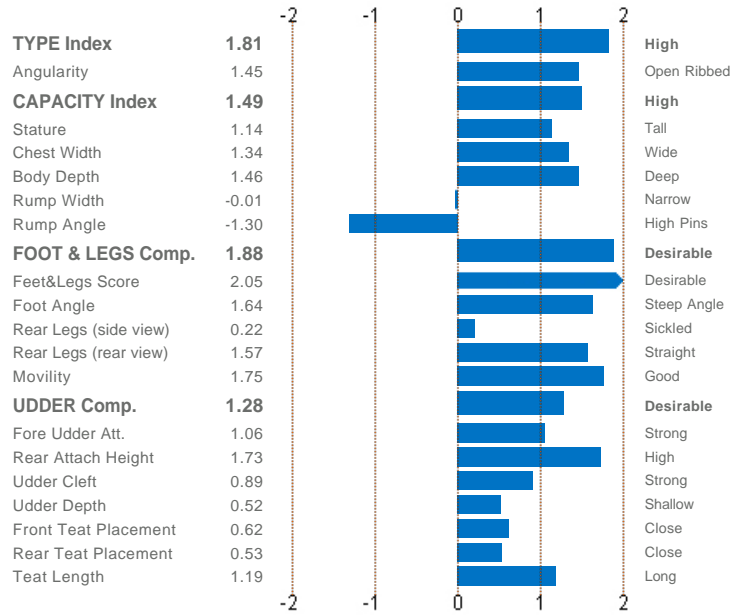

## PRODUCTION

Reliability: 90% Daughters: 41 Herds: 33

## AUXILIARY TRAITS

PRODUCTIVE LIFE	120	(Reliab. 45.00%)
S.C.S.	112	(Reliab. 85.00%)
OPEN DAYS	100	(Reliab. 69.00%)
MILKING SPEED	103	(Reliab. 61.00%)
SIRE CALVING EASE	121	(Reliab. 76.00%)
DAUGHTERS CALVING EASE	118	(Reliab. 36.00%)

## CONFORMATION

Reliability: 91% Daughters: 37 Herds: 31