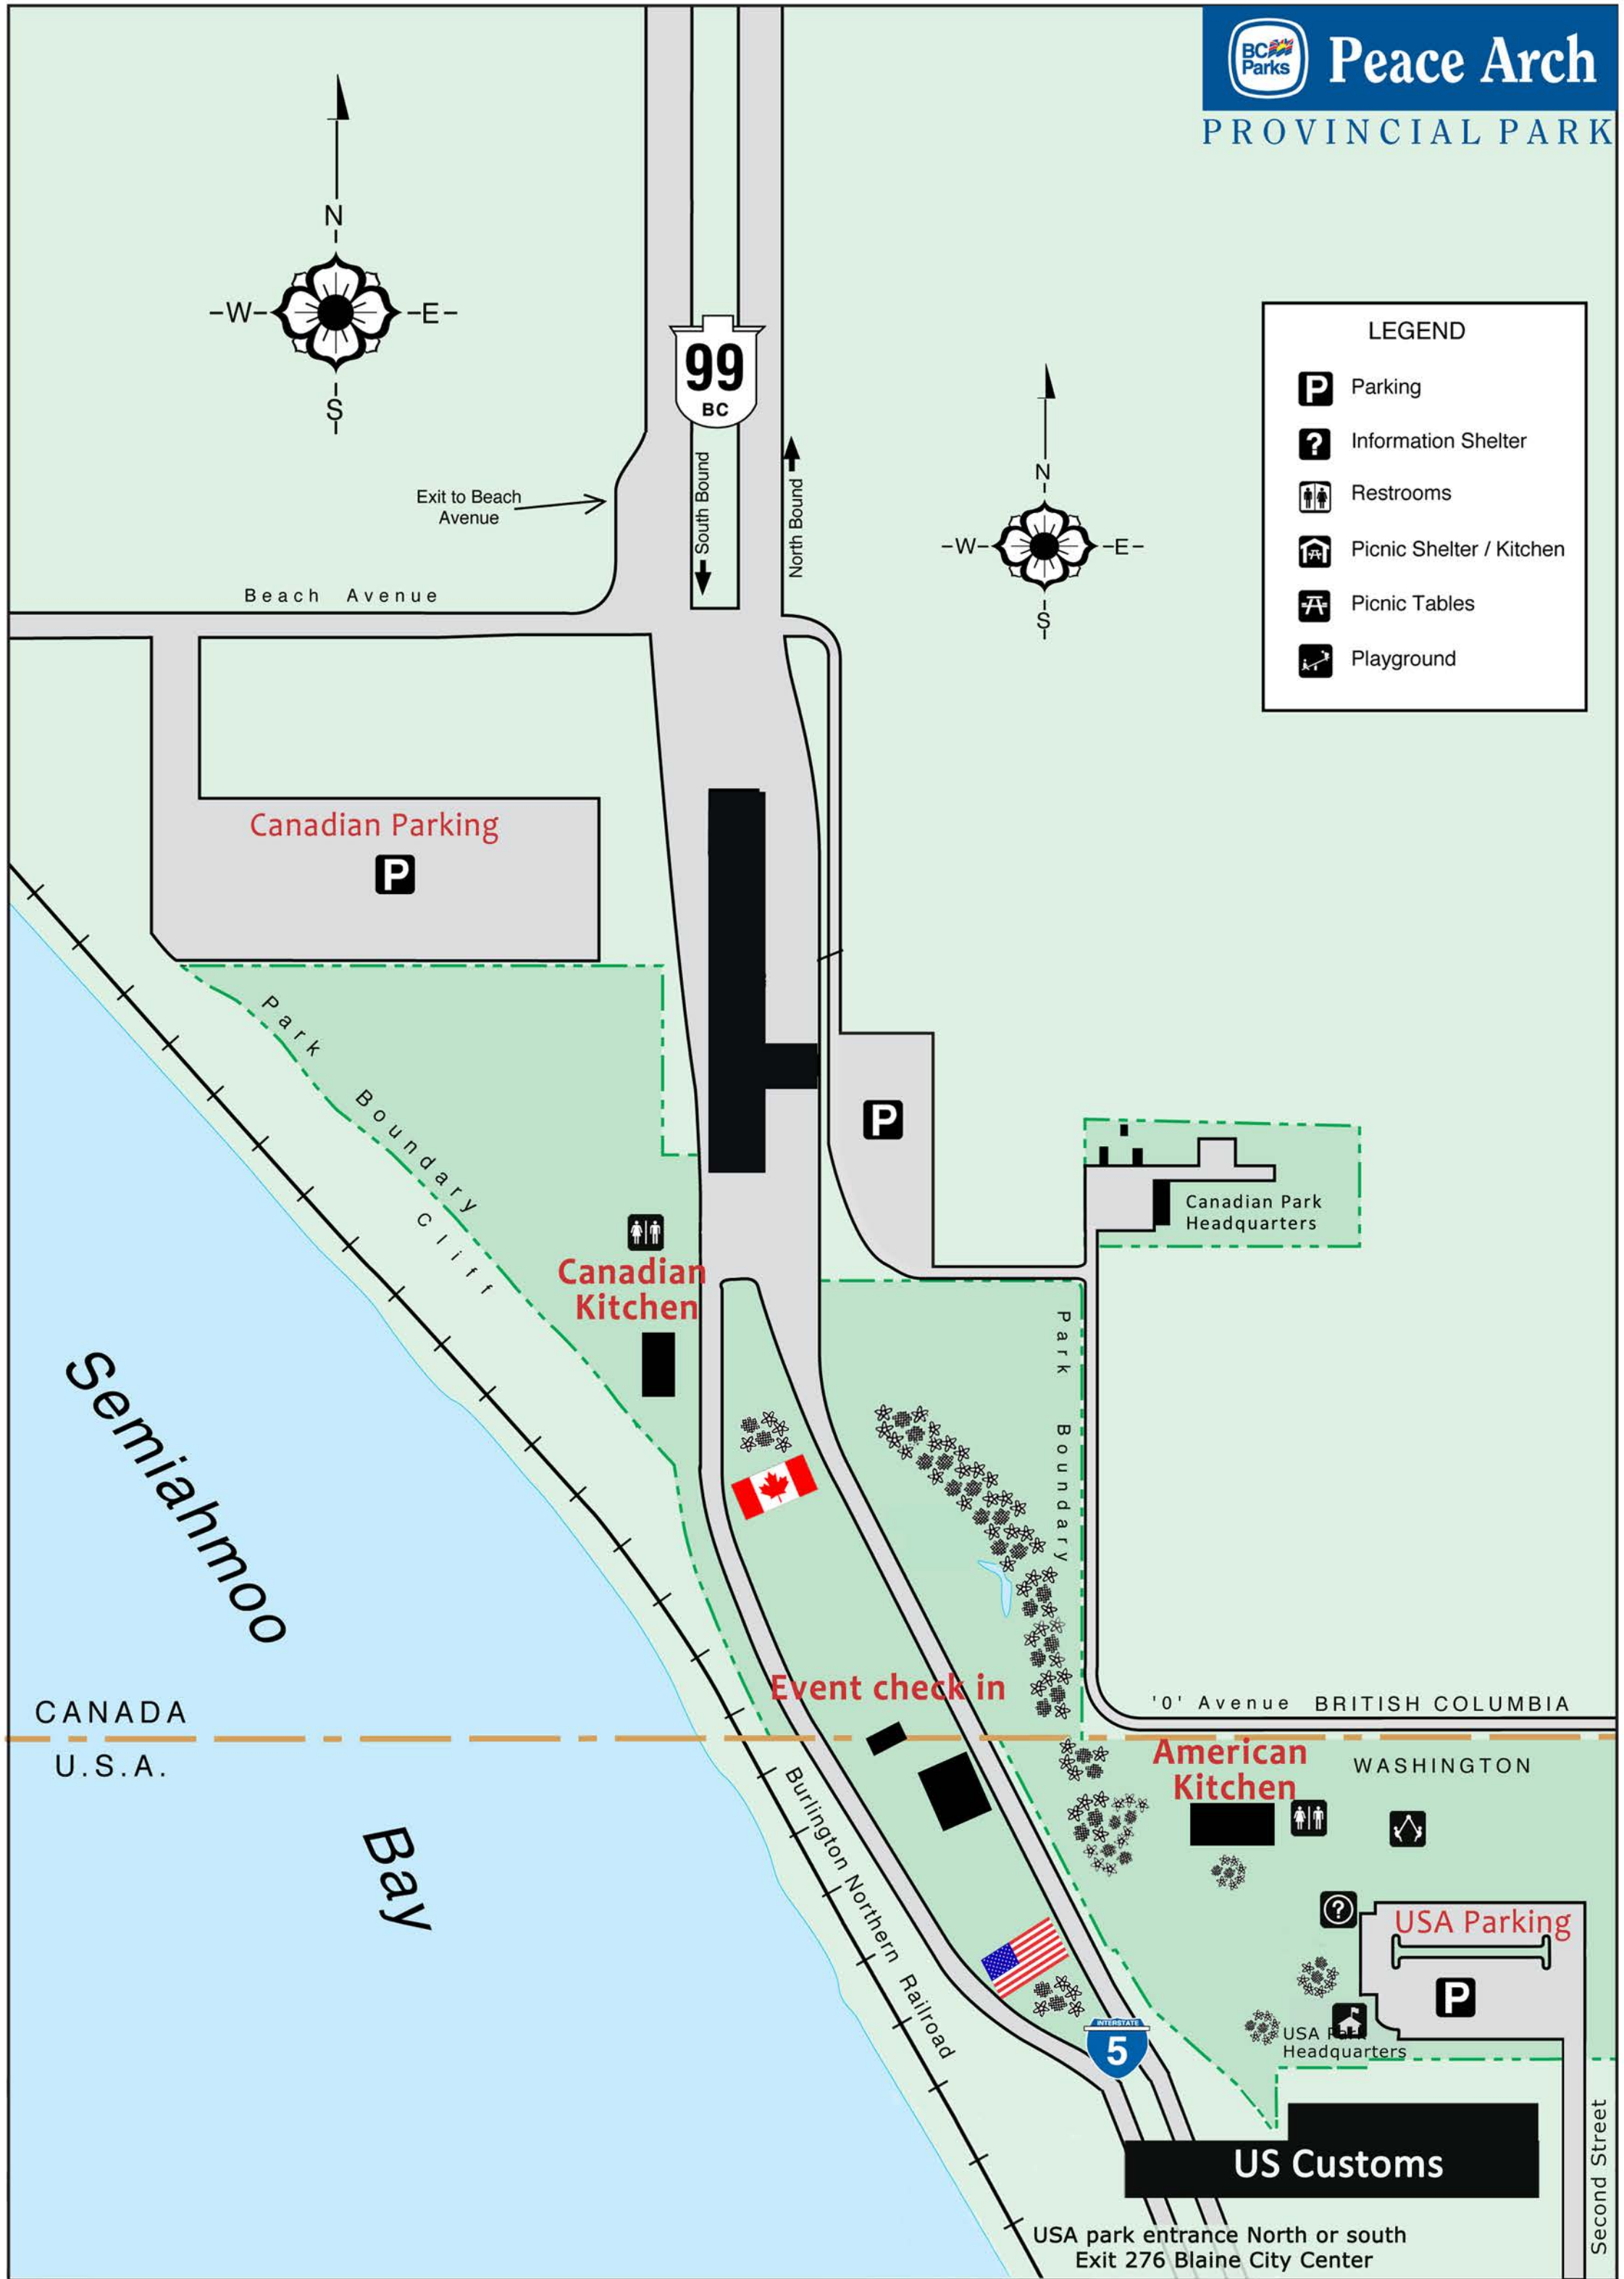

LEGEND	
	Parking
	Information Shelter
	Restrooms
	Picnic Shelter / Kitchen
	Picnic Tables
	Playground

HANDS ACROSS THE BORDER CELEBRATION
JUNE 11TH, 2017 8:30 AM - 2:30 PM