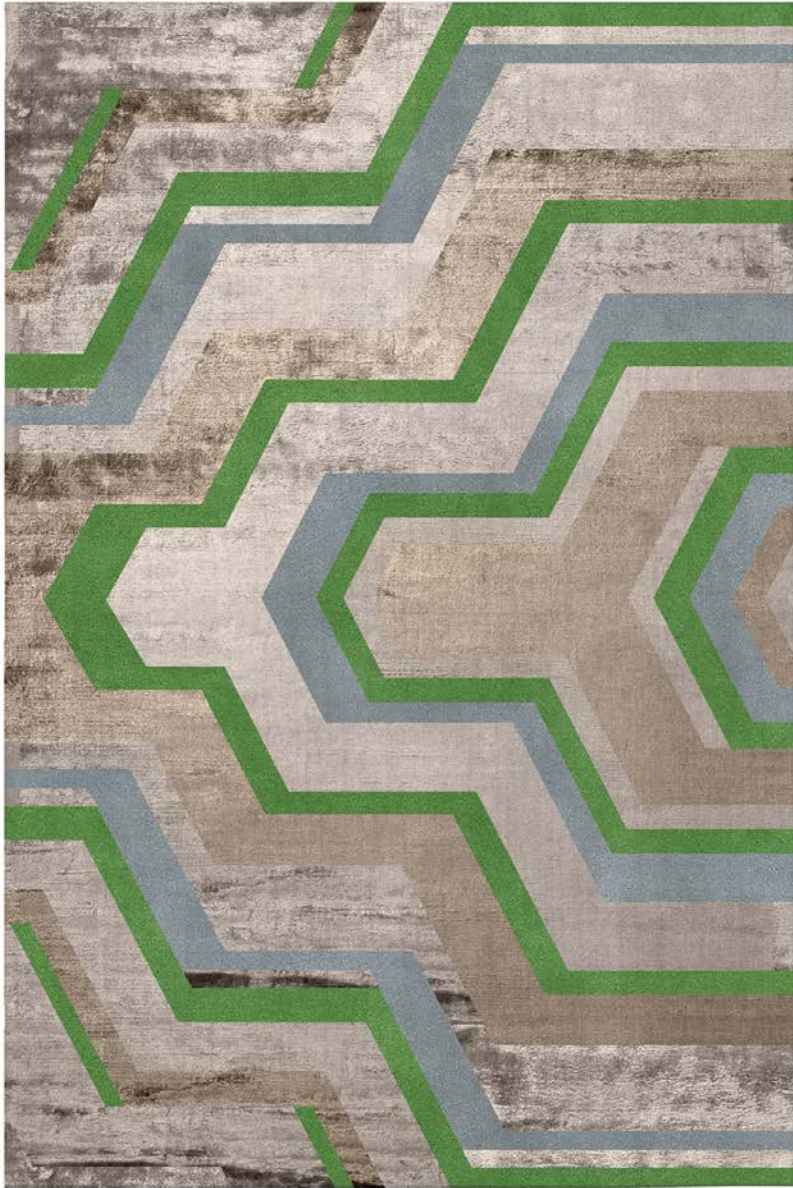

### SOUTH PACIFIC COLLECTION

QUALITY .....	Hand-Tufted
YARN .....	20% NZ Wool + 80% Dull Silk
CONSTRUCTION .....	Cut Pile
PRICE CATEGORY .....	A
# OF COLORS .....	4

\*Rug shown at 6'-0" x 9'-0"

The design is fully customizable.

## Kakapo - Gray

---