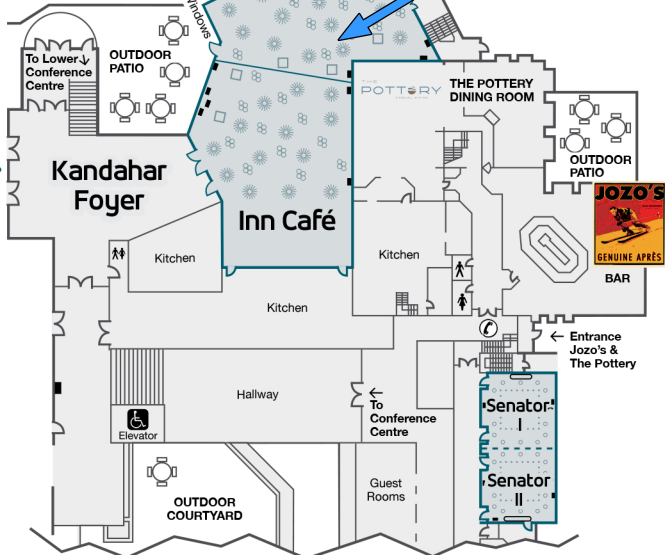

Blue Mountain Inn Summit 700 Race Kit Pick-Up

Entrance to
Conference
Centre

Base of
Mountain

CONT.