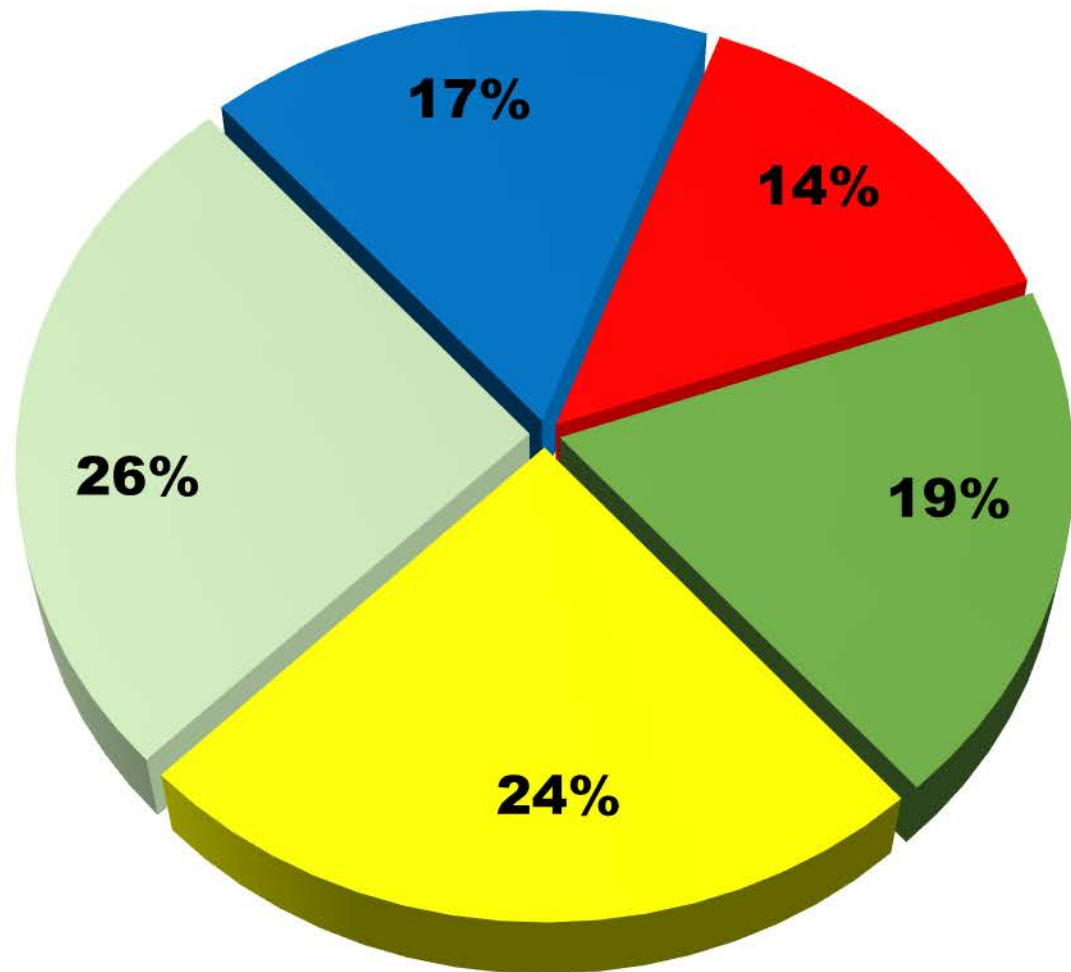

POLL QUESTION: Overall, and 'in the round', which NI Political Party Leader/Candidate did best, and/or 'won', tonight's BBC1 Pre-Westminster Election TV debate programme (BBC1 9pm)? NB respondents were asked to answer

honestly and neutrally - disregarding their own personal political views. + To ensure fairness the political leaders were listed randomly for each individual poll respondent

NI-WIDE RESULTS: TOTAL RESULTS - NI Representative