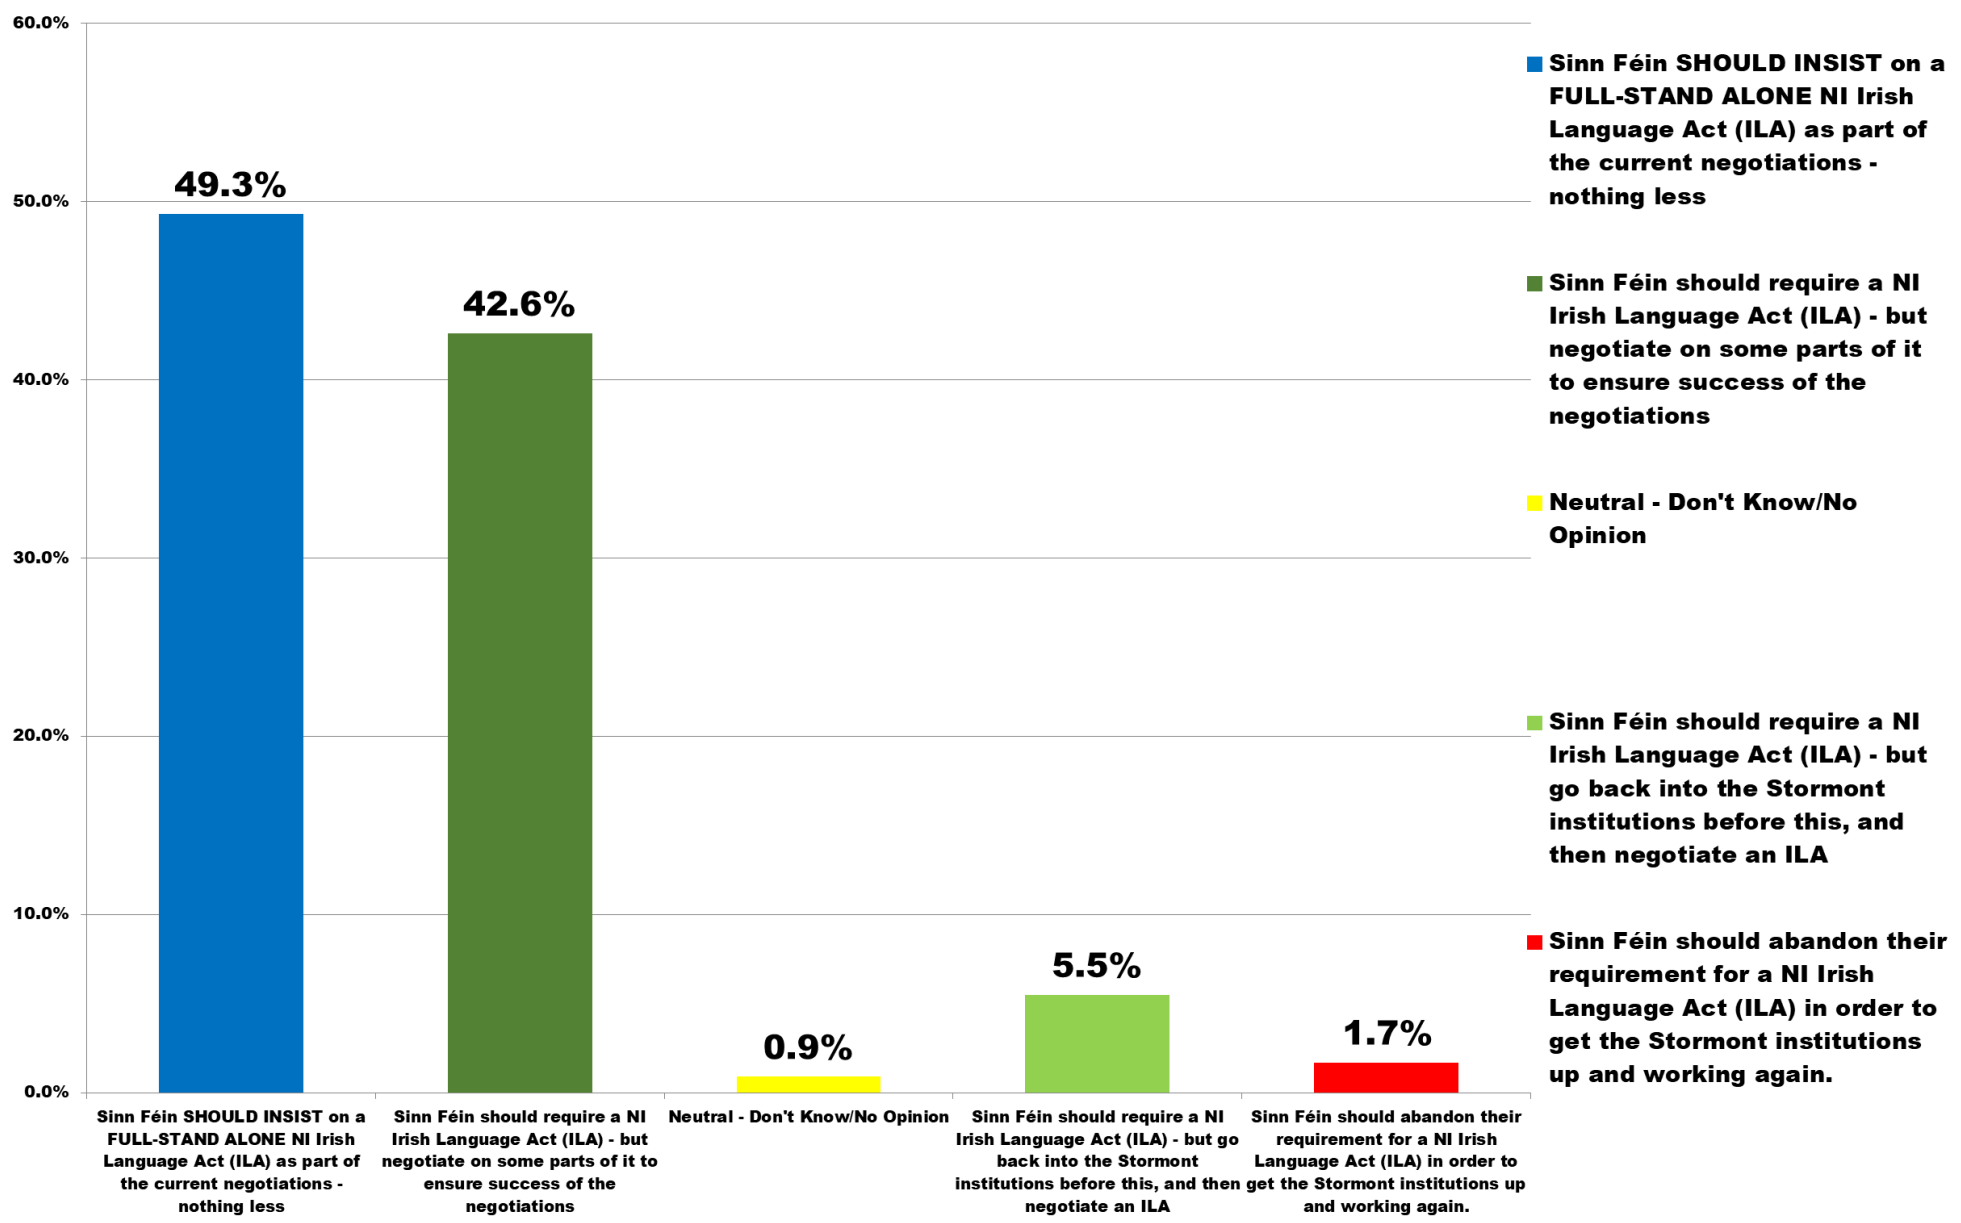

QUESTION SF1 - Sinn Féin: POLICY ON IRISH LANGUAGE ACT: The Sinn Féin policy is to insist on there being a NI 'Irish Language Act' (however defined) - As a Sinn Féin voter (at least once in the last five elections - not inc. the 2019 Westminster election), what is your view on this Sinn Féin policy?

Full NI-WIDE RESULTS: NI Sinn Féin VOTERS ONLY (Voted Sinn Féin at least once in the last Five NI Elections)

1,023 responses - NI-Wide: Sinn Féin VOTERS ONLY.
 Audited/Weighted to be NI representative. LT NI Tracker Poll - Poll Period: 6th January - 7th January 2020. All data results are accurate to a margin of error of +/-3.9%, at 95% confidence.

LucidTalk (LT) is a member of the UK Market Research Society (UK-MRS), the British Polling Council (BPC), and ESOMAR (European Society of Market Research Organisations). All LT projects are carried out to the professional standards specified by the BPC and also AIMRO (Association of Irish Market Research organisations)