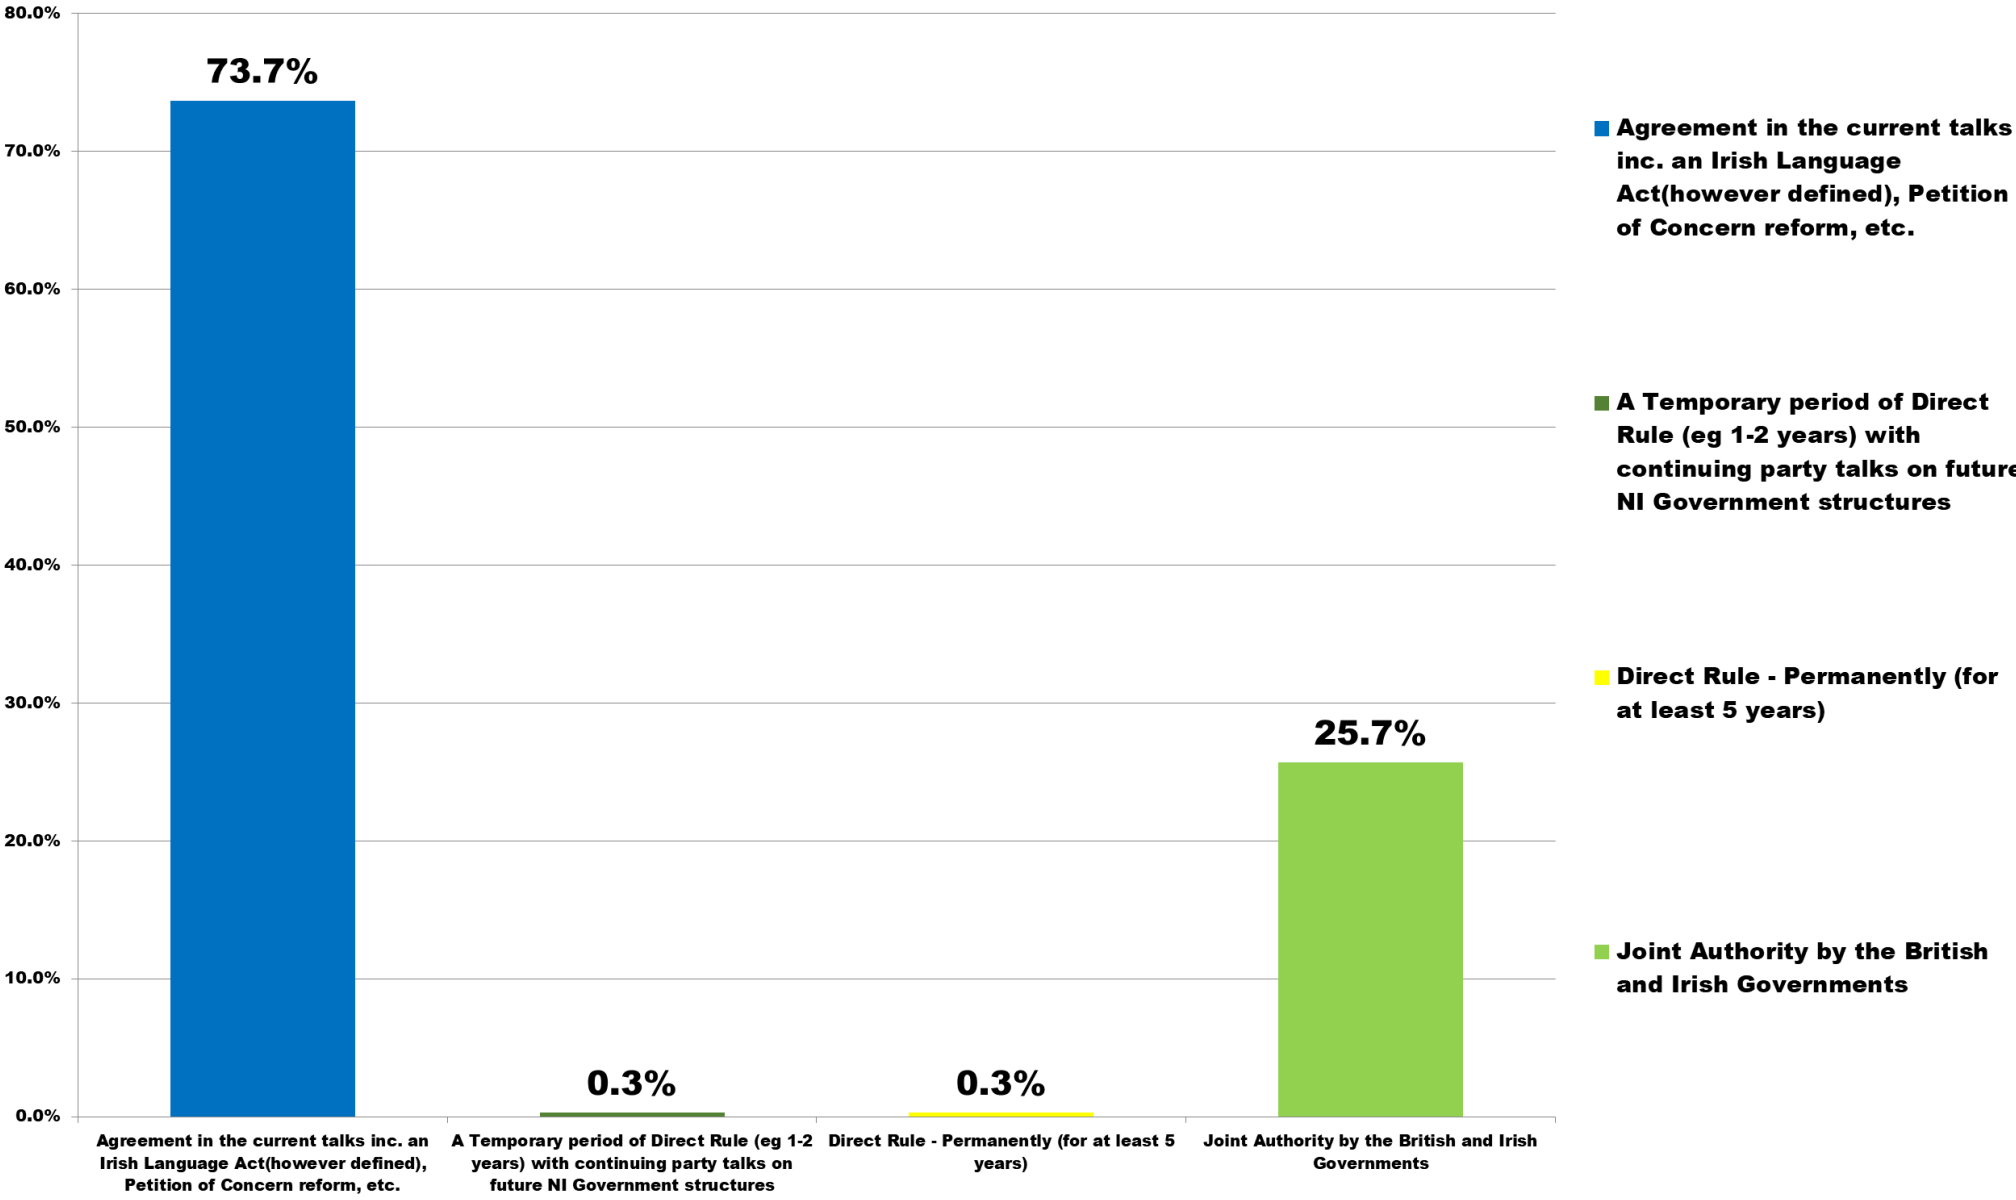

QUESTION SF3 - NI GOVERNMENT INSTITUTIONS: Discussions are currently taking place about re-establishing the NI

Government institutions - Which outcome would you say is the best result for the government of Northern Ireland?

Full NI-WIDE RESULTS: NI Sinn Féin VOTERS ONLY (Voted Sinn Féin at least once in the last Five NI Elections)

1,023 responses - NI-Wide: Sinn Féin VOTERS ONLY.
 Audited/Weighted to be NI representative. LT NI Tracker Poll - Poll
 Period: 6th January - 7th January 2020. All data results are accurate to
 a margin of error of +/-3.9%, at 95% confidence.

LucidTalk (LT) is a member of the UK Market Research Society (UK-MRS), the British
 Polling Council (BPC), and ESOMAR (European Society of Market Research
 Organisations). All LT projects are carried out to the professional standards specified
 by the BPC and also AIMRO (Association of Irish Market Research organisations)